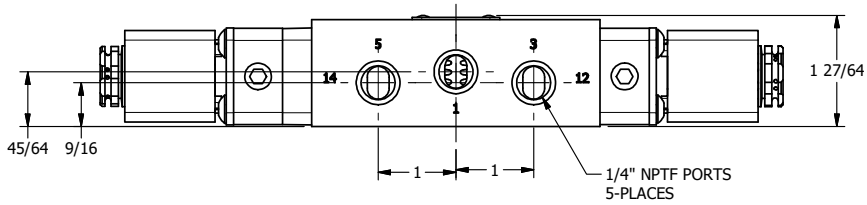

4 | 3 | 2 | 1

B

B

A

A

A

A

4 | 3 | 2

AAA
PRODUCTS
INTERNATIONAL

AAA PRODUCTS INTERNATIONAL
7114 Harry Hines Blvd
Dallas, TX 75235

TITLE: 1/4" SIDE PORT, DBL SOL, 3 POS,
SPR CTR, SOL SHFT, REGEN CTR SPL
HIGH TEMP, LCKNG OVRD, SIDE VENT

DRAWING NO.:
DIM_ESY2DHOC