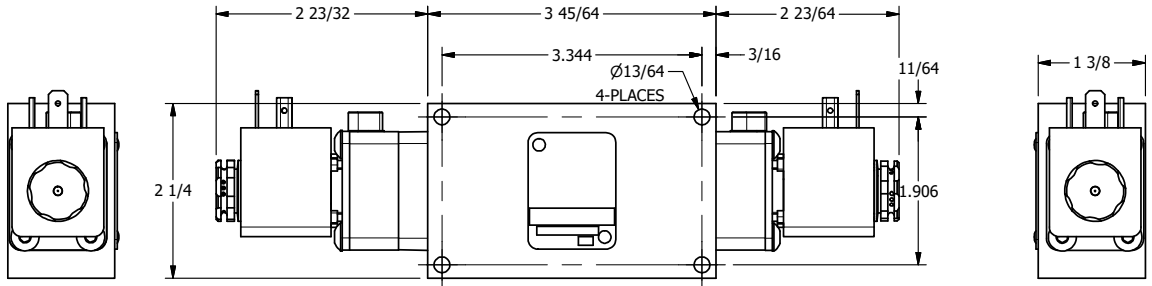

4 | 3 | 2 | 1

B

B

A

A

A

A

4 | 3 | 2

AAA
PRODUCTS
INTERNATIONAL

AAA PRODUCTS INTERNATIONAL
7114 Harry Hines Blvd
Dallas, TX 75235

TITLE: 1/4" SIDE PORT, DBL SOL, 3 POS,
SPR CTR, SOL SHFT, REGEN CTR SPL
HIGH TEMP, LCKNG OVRD, SIDE VENT

DRAWING NO.:
DIM_ESY2DHOC

THE INFORMATION CONTAINED WITHIN THIS DOCUMENT IS PROPRIETARY TO AAA PRODUCTS AND MAY NOT BE DISCLOSED WITHOUT PRIOR WRITTEN CONSENT