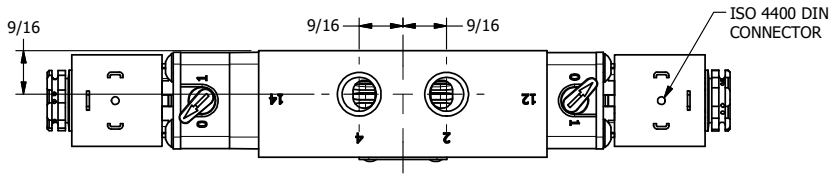

4 | 3 | 2 | 1

B

B

A

A

A

A

4 | 3 | 2

AAA
PRODUCTS
INTERNATIONAL

AAA PRODUCTS INTERNATIONAL
7114 Harry Hines Blvd
Dallas, TX 75235

TITLE: 1/4" SIDE PORT, DBL SOL, 3 POS,
SPR CTR, SOL SHFT, REGEN CTR SPL
HIGH TEMP, LCKNG OVRD, SIDE VENT

DRAWING NO.:
DIM_ESY2DHOC