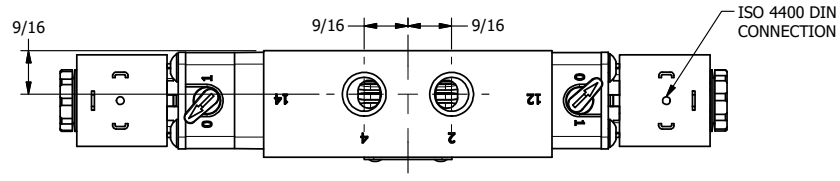

4 3 2 1

AAA
PRODUCTS
INTERNATIONAL

AAA PRODUCTS INTERNATIONAL
7114 Harry Hines Blvd
Dallas, TX 75235

TITLE: 1/4" SIDE PORT, DBL SOL, 3 POS,
SPR CTR, SOL SHFT, REGEN CTR SPL,
HIGH TEMP, LCKNG OVRD

DRAWING NO.:
DIM_ESY2DHO