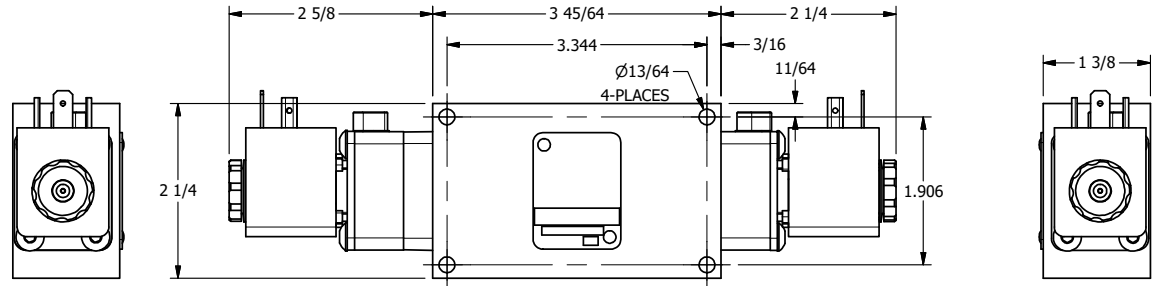

4 3 2 1

AAA
PRODUCTS
INTERNATIONAL

AAA PRODUCTS INTERNATIONAL
7114 Harry Hines Blvd
Dallas, TX 75235

TITLE: 1/4" SIDE PORT, DBL SOL, 3 POS,
SPR CTR, SOL SHFT, REGEN CTR SPL,
HIGH TEMP, LCKNG OVRD

DRAWING NO.:
DIM_ESY2DHO