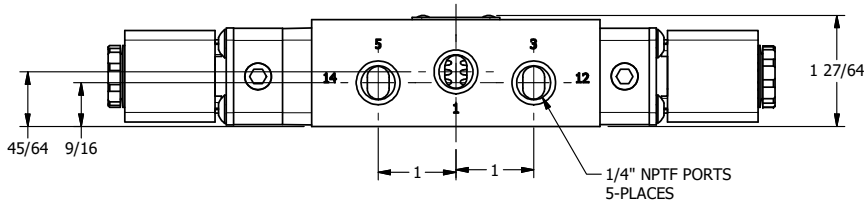

4 3 2 1

AAA
PRODUCTS
INTERNATIONAL

AAA PRODUCTS INTERNATIONAL
7114 Harry Hines Blvd
Dallas, TX 75235

TITLE: 1/4" SIDE PORT, DBL SOL, 3 POS,
SPR CTR, SOL SHFT, REGEN CTR SPL,
HIGH TEMP, LCKNG OVRD

DRAWING NO.:
DIM_ESY2DHO