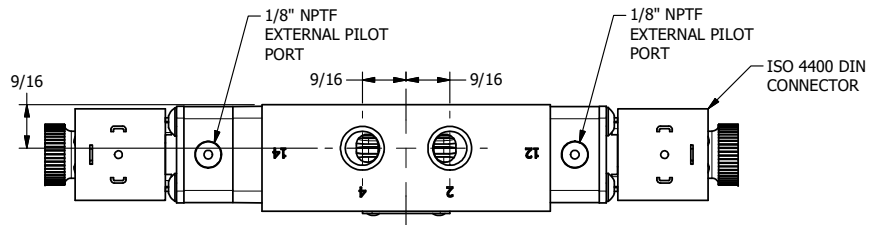

4 3 2 1

4 3 2

TITLE: 1/4" SIDE PORT, DBL SOL, 3 POS,  
REGEN SPR CTR, H-TEMP COIL,  
DUST EXCLDR, EXT PILOT

DRAWING NO.:  
DIM\_ESY2DHLZ

THE INFORMATION CONTAINED WITHIN THIS DOCUMENT IS PROPRIETARY TO AAA PRODUCTS AND MAY NOT BE DISCLOSED WITHOUT PRIOR WRITTEN CONSENT