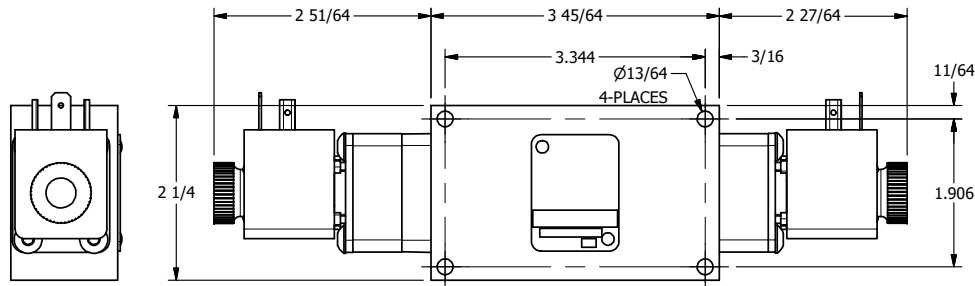

4 3 2 1

4 3 2

TITLE: 1/4" SIDE PORT, DBL SOL, 3 POS,  
REGEN SPR CTR, H-TEMP COIL,  
DUST EXCLDR, EXT PILOT

DRAWING NO.:  
DIM\_ESY2DHLZ

THE INFORMATION CONTAINED WITHIN THIS DOCUMENT IS PROPRIETARY TO AAA PRODUCTS AND MAY NOT BE DISCLOSED WITHOUT PRIOR WRITTEN CONSENT