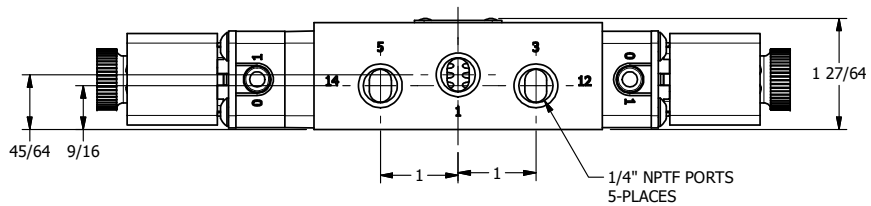

4 3 2 1

4 3 2

TITLE: 1/4" SIDE PORT, DBL SOL, 3 POS,  
REGEN SPR CTR, H-TEMP COIL,  
DUST EXCLDR, EXT PILOT

DRAWING NO.:  
DIM\_ESY2DHLZ

THE INFORMATION CONTAINED WITHIN THIS DOCUMENT IS PROPRIETARY TO AAA PRODUCTS AND MAY NOT BE DISCLOSED WITHOUT PRIOR WRITTEN CONSENT