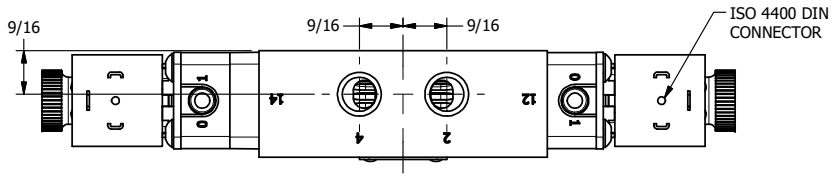

4 | 3 | 2 | 1

B

B

A

A

4 | 3 | 2

AAA
PRODUCTS
INTERNATIONAL

AAA PRODUCTS INTERNATIONAL
7114 Harry Hines Blvd
Dallas, TX 75235

TITLE: 1/4" SIDE PORT, DBL SOL, 3 POS,
SPR CTR, SOL SHFT, REGEN CTR SPL
HIGH TEMP, DUST EXCLDR

DRAWING NO.:
DIM_ESY2DHL

THE INFORMATION CONTAINED WITHIN THIS DOCUMENT IS PROPRIETARY TO AAA PRODUCTS AND MAY NOT BE DISCLOSED WITHOUT PRIOR WRITTEN CONSENT

A