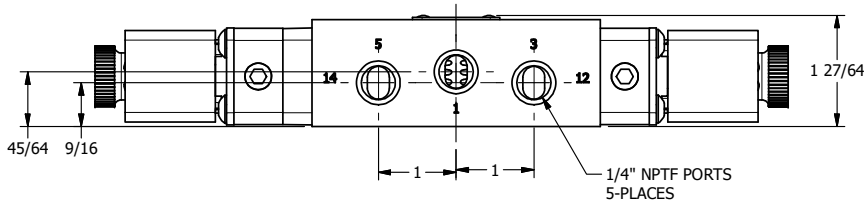

4 | 3 | 2

AAA
PRODUCTS
INTERNATIONAL

AAA PRODUCTS INTERNATIONAL
7114 Harry Hines Blvd
Dallas, TX 75235

TITLE: 1/4" SIDE PORT, DBL SOL, 3 POS,
SPR CTR, SOL SHFT, REGEN CTR SPL
HIGH TEMP, DUST EXCLDR

DRAWING NO.:
DIM_ESY2DHL

THE INFORMATION CONTAINED WITHIN THIS DOCUMENT IS PROPRIETARY TO AAA PRODUCTS AND MAY NOT BE DISCLOSED WITHOUT PRIOR WRITTEN CONSENT

A