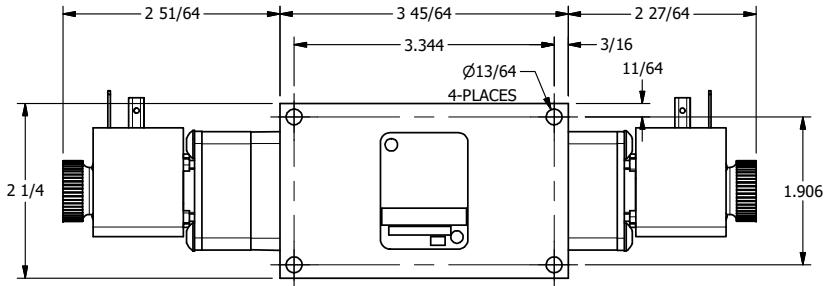

4 | 3 | 2 | 1

B

B

A

A

4 | 3 | 2

AAA
PRODUCTS
INTERNATIONAL

AAA PRODUCTS INTERNATIONAL
7114 Harry Hines Blvd
Dallas, TX 75235

TITLE: 1/4" SIDE PORT, DBL SOL, 3 POS,
SPR CTR, SOL SHFT, REGEN CTR SPL
HIGH TEMP, DUST EXCLDR

DRAWING NO.:
DIM_ESY2DHL

THE INFORMATION CONTAINED WITHIN THIS DOCUMENT IS PROPRIETARY TO AAA PRODUCTS AND MAY NOT BE DISCLOSED WITHOUT PRIOR WRITTEN CONSENT

A