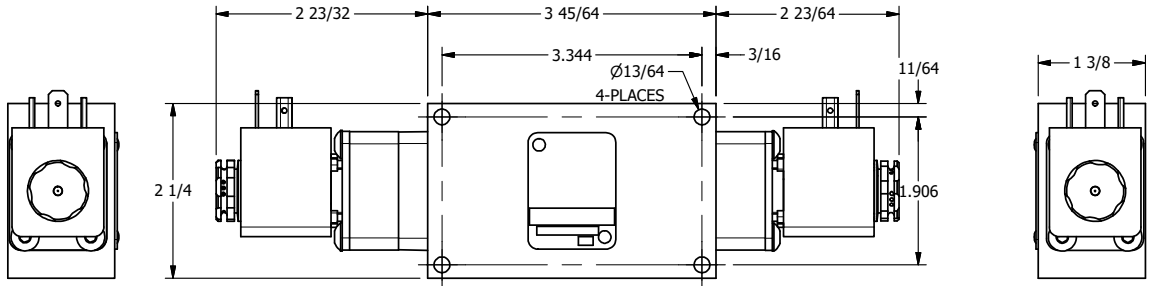

4 3 2 1

B

B

A

A

4 3 2

AAA
PRODUCTS
INTERNATIONAL

AAA PRODUCTS INTERNATIONAL
7114 Harry Hines Blvd
Dallas, TX 75235

TITLE: 1/4" SIDE PORT, DBL SOL, 3 POS,
SPR CTR, SOL SHFT, REGEN CTR SPL
HIGH TEMP, SIDE VENT

DRAWING NO.:
DIM_ESY2DHC

THE INFORMATION CONTAINED WITHIN THIS DOCUMENT IS PROPRIETARY TO AAA PRODUCTS AND MAY NOT BE DISCLOSED WITHOUT PRIOR WRITTEN CONSENT