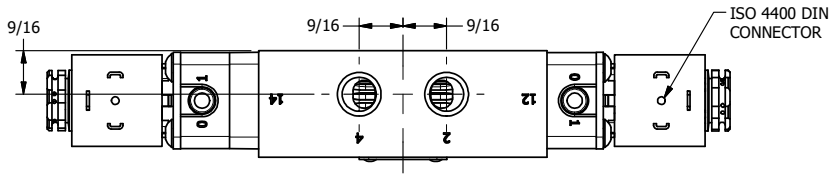

4 3 2 1

B

B

A

A

4 3 2

AAA
PRODUCTS
INTERNATIONAL

AAA PRODUCTS INTERNATIONAL
7114 Harry Hines Blvd
Dallas, TX 75235

TITLE: 1/4" SIDE PORT, DBL SOL, 3 POS,
SPR CTR, SOL SHFT, REGEN CTR SPL
HIGH TEMP, SIDE VENT

DRAWING NO.:
DIM_ESY2DHC

THE INFORMATION CONTAINED WITHIN THIS DOCUMENT IS PROPRIETARY TO AAA PRODUCTS AND MAY NOT BE DISCLOSED WITHOUT PRIOR WRITTEN CONSENT