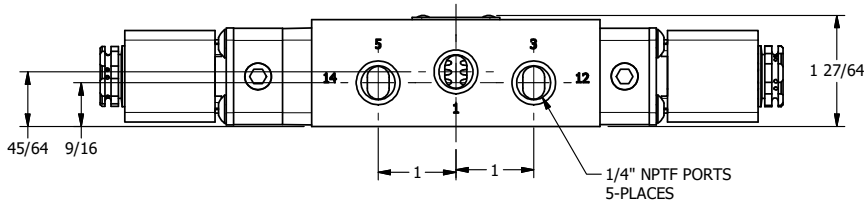

4 3 2

AAA
PRODUCTS
INTERNATIONAL

AAA PRODUCTS INTERNATIONAL
7114 Harry Hines Blvd
Dallas, TX 75235

TITLE: 1/4" SIDE PORT, DBL SOL, 3 POS,
SPR CTR, SOL SHFT, REGEN CTR SPL
HIGH TEMP, SIDE VENT

DRAWING NO.:
DIM_ESY2DHC

THE INFORMATION CONTAINED WITHIN THIS DOCUMENT IS PROPRIETARY TO AAA PRODUCTS AND MAY NOT BE DISCLOSED WITHOUT PRIOR WRITTEN CONSENT