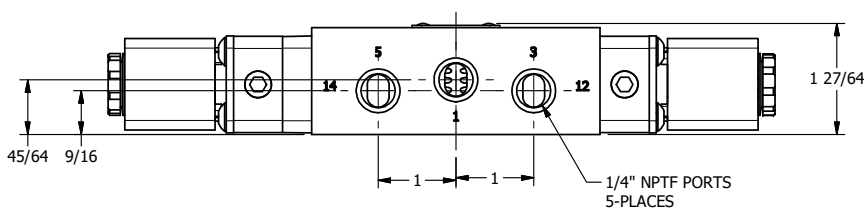

4 | 3 | 2 | 1

4 | 3 | 2

AAA
PRODUCTS
INTERNATIONAL

AAA PRODUCTS INTERNATIONAL
7114 Harry Hines Blvd
Dallas, TX 75235

TITLE: 1/4" SIDE PORT, DBL SOL, 3 POS,
SPR CTR, SOL SHFT, REGEN CTR SPL
HIGH TEMP

DRAWING NO.:
DIM_ESY2DH