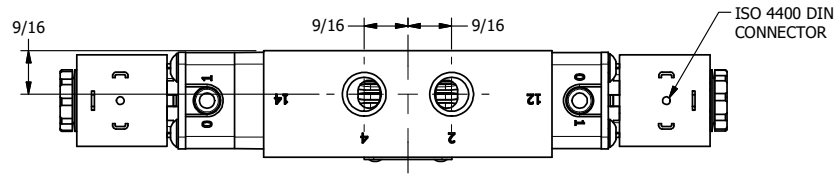

4 | 3 | 2 | 1

4 | 3 | 2

AAA
PRODUCTS
INTERNATIONAL

AAA PRODUCTS INTERNATIONAL
7114 Harry Hines Blvd
Dallas, TX 75235

TITLE: 1/4" SIDE PORT, DBL SOL, 3 POS,
SPR CTR, SOL SHFT, REGEN CTR SPL
HIGH TEMP

DRAWING NO.:
DIM_ESY2DH