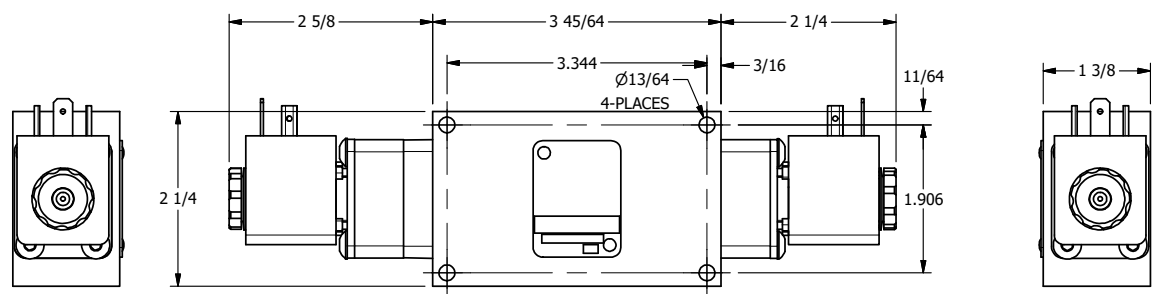

4 | 3 | 2 | 1

4 | 3 | 2

AAA
PRODUCTS
INTERNATIONAL

AAA PRODUCTS INTERNATIONAL
7114 Harry Hines Blvd
Dallas, TX 75235

TITLE: 1/4" SIDE PORT, DBL SOL, 3 POS,
SPR CTR, SOL SHFT, REGEN CTR SPL
HIGH TEMP

DRAWING NO.:
DIM_ESY2DH