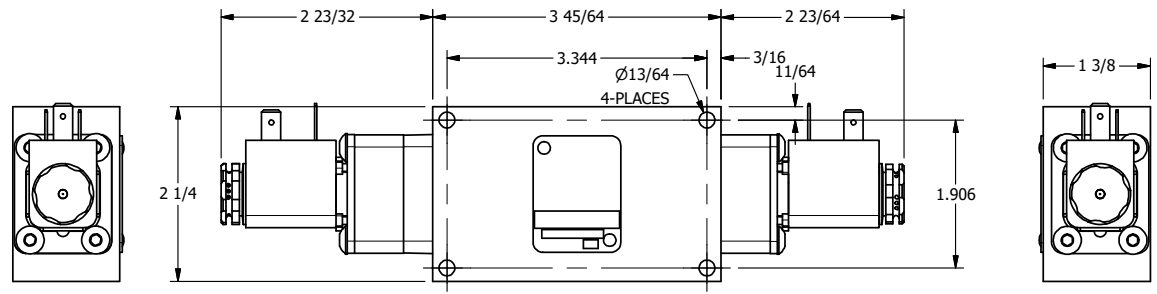

4 | 3 | 2 | 1

AAA
PRODUCTS
INTERNATIONAL

**AAA PRODUCTS
INTERNATIONAL**
7114 Harry Hines Blvd
Dallas, TX 75235

TITLE: 1/4" SIDE PORT, DBL SOL, 3 POS,
SPR CTR, SOL SHFT, REGEN CTR SPL,
SIDE VENT

DRAWING NO.:
DIM_ESY2DC