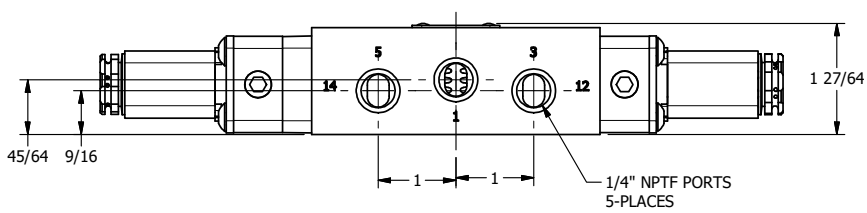

4 | 3 | 2 | 1

AAA
PRODUCTS
INTERNATIONAL

**AAA PRODUCTS
INTERNATIONAL**
7114 Harry Hines Blvd
Dallas, TX 75235

TITLE: 1/4" SIDE PORT, DBL SOL, 3 POS,
SPR CTR, SOL SHFT, REGEN CTR SPL,
SIDE VENT

DRAWING NO.:
DIM_ESY2DC