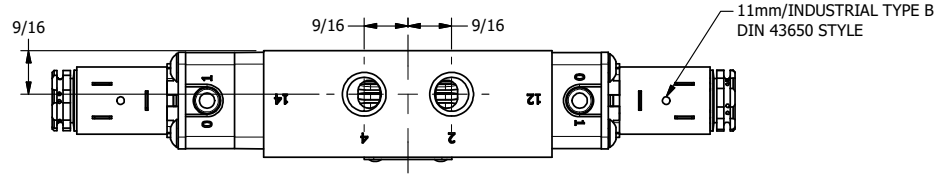

4 | 3 | 2 | 1

AAA
PRODUCTS
INTERNATIONAL

**AAA PRODUCTS
INTERNATIONAL**
7114 Harry Hines Blvd
Dallas, TX 75235

TITLE: 1/4" SIDE PORT, DBL SOL, 3 POS,
SPR CTR, SOL SHFT, REGEN CTR SPL,
SIDE VENT

DRAWING NO.:
DIM_ESY2DC