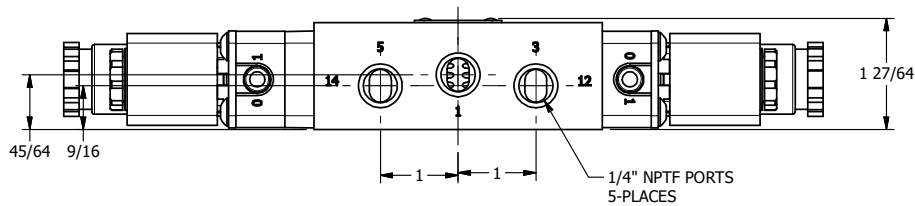

4 | 3 | 2 | 1

4 | 3 | 2

AAA PRODUCTS INTERNATIONAL
7114 Harry Hines Blvd
Dallas, TX 75235

TITLE: 1/4" SIDE PORT, DBL SOL, 3 POS,
SPR CTR, SOL SHFT, REGEN CTR SPL,
INTR SAFE, EXT PILOT

DRAWING NO.:
DIM_ESY2DAZ