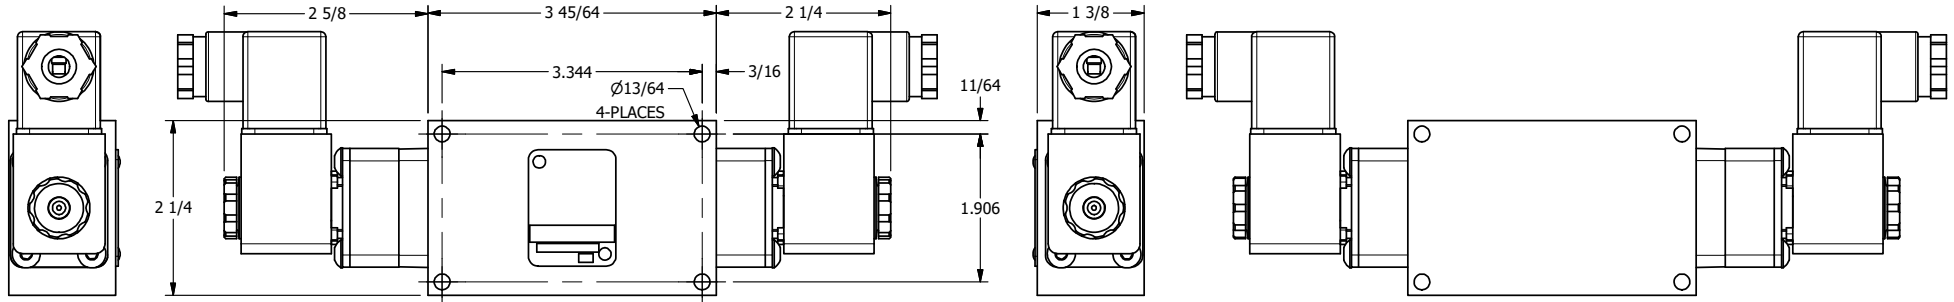

4 | 3 | 2 | 1

4 | 3 | 2

AAA PRODUCTS INTERNATIONAL
7114 Harry Hines Blvd
Dallas, TX 75235

TITLE: 1/4" SIDE PORT, DBL SOL, 3 POS,
SPR CTR, SOL SHFT, REGEN CTR SPL,
INTR SAFE, EXT PILOT

DRAWING NO.:
DIM_ESY2DAZ