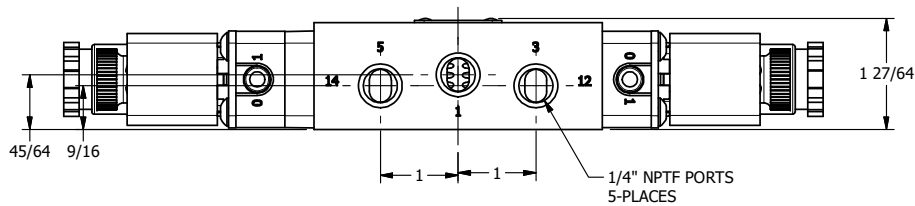

4 | 3 | 2 | 1

4 | 3 | 2

AAA
PRODUCTS
INTERNATIONAL

**AAA PRODUCTS
INTERNATIONAL**
7114 Harry Hines Blvd
Dallas, TX 75235

TITLE: 1/4" SIDE PORT, DBL SOL, 3 POS,
REGEN SPR CTR, INTR SAFE,
DUST EXCLDR, EXT PILOT