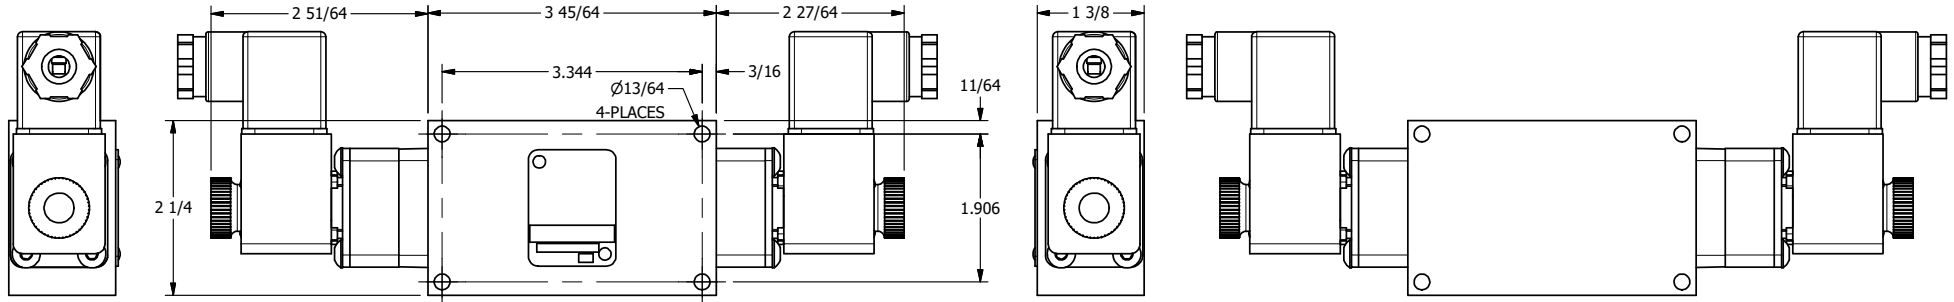

4 | 3 | 2 | 1

4 | 3 | 2

AAA
PRODUCTS
INTERNATIONAL

**AAA PRODUCTS
INTERNATIONAL**
7114 Harry Hines Blvd
Dallas, TX 75235

TITLE: 1/4" SIDE PORT, DBL SOL, 3 POS,
REGEN SPR CTR, INTR SAFE,
DUST EXCLDR, EXT PILOT

DRAWING NO.:
DIM_ESY2DALZ

THE INFORMATION CONTAINED WITHIN THIS DOCUMENT IS PROPRIETARY TO AAA PRODUCTS AND MAY NOT BE DISCLOSED WITHOUT PRIOR WRITTEN CONSENT