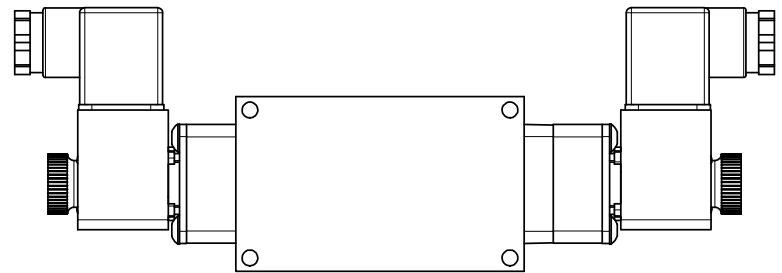

3/8" CORD GRIP DIN CAP INCLUDED  
FORM A, ACC. TO EN 175301-803,  
ISO 4400

**AAA**  
PRODUCTS  
INTERNATIONAL

**AAA PRODUCTS  
INTERNATIONAL**  
7114 Harry Hines Blvd  
Dallas, TX 75235

TITLE: 1/4" SIDE PORT, DBL SOL, 3 POS,  
SPR CTR, SOL SHFT, REGEN CTR SPL,  
INTRINSICALLY SAFE, 24VDC, EXCLDR

DRAWING NO.:  
DIM\_ESY2DAL

THE INFORMATION CONTAINED WITHIN THIS DOCUMENT IS PROPRIETARY TO AAA PRODUCTS AND MAY NOT BE DISCLOSED WITHOUT PRIOR WRITTEN CONSENT