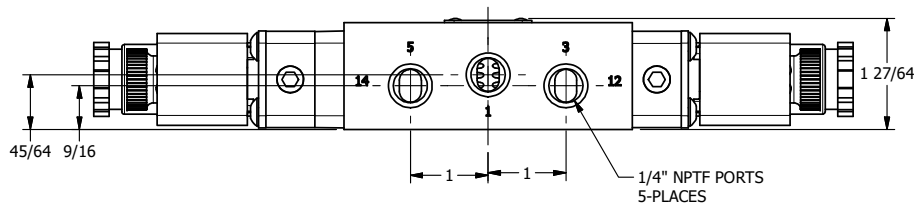

3/8" CORD GRIP DIN CAP INCLUDED  
FORM A, ACC. TO EN 175301-803,  
ISO 4400

**AAA**  
PRODUCTS  
INTERNATIONAL

**AAA PRODUCTS  
INTERNATIONAL**  
7114 Harry Hines Blvd  
Dallas, TX 75235

TITLE: 1/4" SIDE PORT, DBL SOL, 3 POS,  
SPR CTR, SOL SHFT, REGEN CTR SPL,  
INTRINSICALLY SAFE, 24VDC, EXCLDR