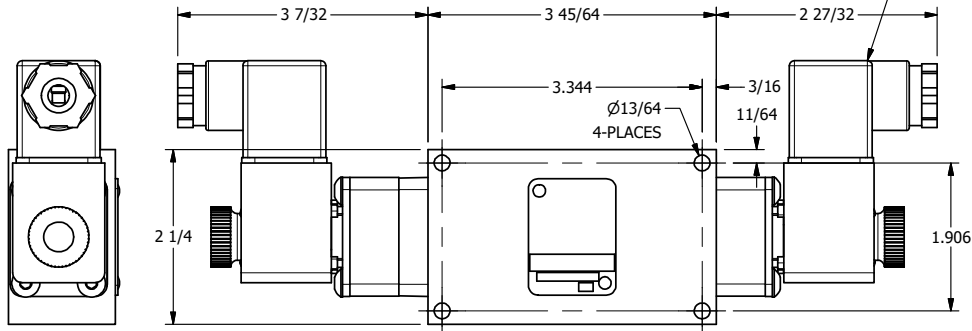

3/8" CORD GRIP DIN CAP INCLUDED  
FORM A, ACC. TO EN 175301-803,  
ISO 4400

**AAA**  
PRODUCTS  
INTERNATIONAL

**AAA PRODUCTS  
INTERNATIONAL**  
7114 Harry Hines Blvd  
Dallas, TX 75235

TITLE: 1/4" SIDE PORT, DBL SOL, 3 POS,  
SPR CTR, SOL SHFT, REGEN CTR SPL,  
INTRINSICALLY SAFE, 24VDC, EXCLDR

DRAWING NO.:  
DIM\_ESY2DAL

THE INFORMATION CONTAINED WITHIN THIS DOCUMENT IS PROPRIETARY TO AAA PRODUCTS AND MAY NOT BE DISCLOSED WITHOUT PRIOR WRITTEN CONSENT