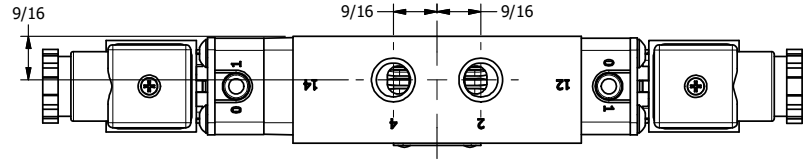

4 | 3 | 2 | 1

3/8" CORD GRIP DIN CAP INCLUDED
FORM A, ACC. TO EN 175301-803,
ISO 4400

B

B

A

A

4 | 3 | 2 | 1

AAA
PRODUCTS
INTERNATIONAL

**AAA PRODUCTS
INTERNATIONAL**
7114 Harry Hines Blvd
Dallas, TX 75235

TITLE: 1/4" SIDE PORT, DBL SOL, 3 POS,
SPR CTR, SOL SHFT, REGEN CTR SPL,
INTR SAFE, 24VDC, SIDE VENT

DRAWING NO.:
DIM_ESY2DAC

THE INFORMATION CONTAINED WITHIN THIS DOCUMENT IS PROPRIETARY TO AAA PRODUCTS AND MAY NOT BE DISCLOSED WITHOUT PRIOR WRITTEN CONSENT