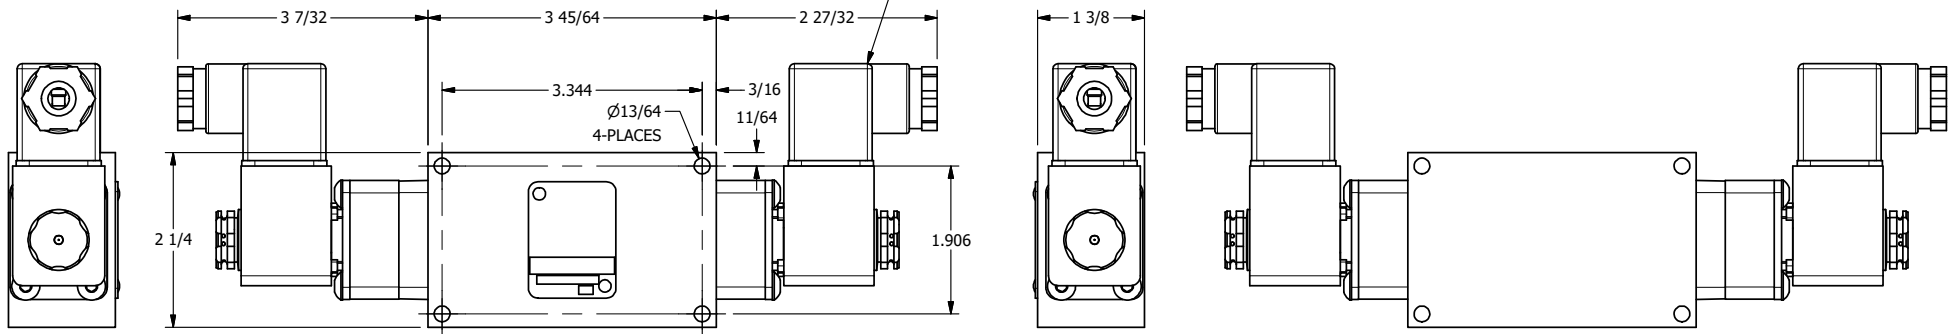

4 | 3 | 2 | 1

3/8" CORD GRIP DIN CAP INCLUDED
FORM A, ACC. TO EN 175301-803,
ISO 4400

B

B

A

A

4 | 3 | 2 | 1

AAA
PRODUCTS
INTERNATIONAL

**AAA PRODUCTS
INTERNATIONAL**
7114 Harry Hines Blvd
Dallas, TX 75235

TITLE: 1/4" SIDE PORT, DBL SOL, 3 POS,
SPR CTR, SOL SHFT, REGEN CTR SPL,
INTR SAFE, 24VDC, SIDE VENT

DRAWING NO.:
DIM_ESY2DAC

THE INFORMATION CONTAINED WITHIN THIS DOCUMENT IS PROPRIETARY TO AAA PRODUCTS AND MAY NOT BE DISCLOSED WITHOUT PRIOR WRITTEN CONSENT