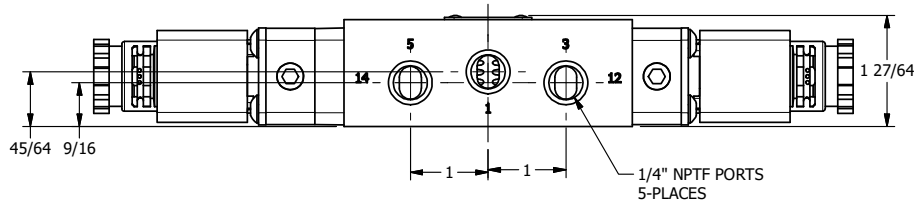

4 | 3 | 2 | 1

3/8" CORD GRIP DIN CAP INCLUDED
FORM A, ACC. TO EN 175301-803,
ISO 4400

B

B

A

A

4 | 3 | 2 | 1

AAA
PRODUCTS
INTERNATIONAL

**AAA PRODUCTS
INTERNATIONAL**
7114 Harry Hines Blvd
Dallas, TX 75235

TITLE: 1/4" SIDE PORT, DBL SOL, 3 POS,
SPR CTR, SOL SHFT, REGEN CTR SPL,
INTR SAFE, 24VDC, SIDE VENT

DRAWING NO.:
DIM_ESY2DAC

THE INFORMATION CONTAINED WITHIN THIS DOCUMENT IS PROPRIETARY TO AAA PRODUCTS AND MAY NOT BE DISCLOSED WITHOUT PRIOR WRITTEN CONSENT