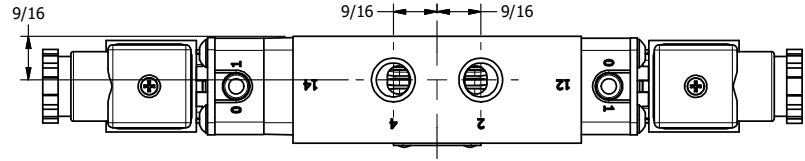

4 | 3 | 2 | 1

3/8" CORD GRIP DIN CAP INCLUDED  
FORM A, ACC. TO EN 175301-803,  
ISO 4400

B

B

A

A

4 | 3 | 2 | 1

**AAA**  
PRODUCTS  
INTERNATIONAL

**AAA PRODUCTS  
INTERNATIONAL**  
7114 Harry Hines Blvd  
Dallas, TX 75235

TITLE: 1/4" SIDE PORT, DBL SOL, 3 POS,  
SPR CTR, SOL SHFT, REGEN CTR SPL,  
INTRINSICALLY SAFE, 24VDC

DRAWING NO.:  
DIM\_ESY2DA