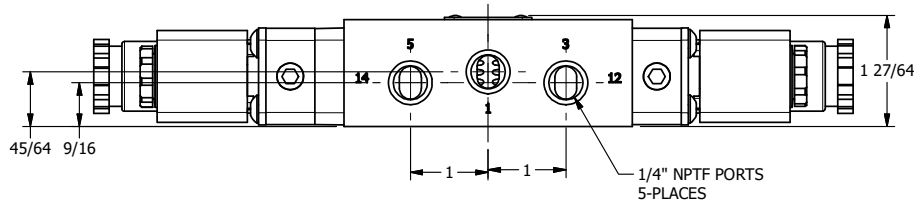

4 | 3 | 2 | 1

3/8" CORD GRIP DIN CAP INCLUDED  
FORM A, ACC. TO EN 175301-803,  
ISO 4400

B

B

A

A

4 | 3 | 2 | 1

**AAA**  
PRODUCTS  
INTERNATIONAL

**AAA PRODUCTS  
INTERNATIONAL**  
7114 Harry Hines Blvd  
Dallas, TX 75235

TITLE: 1/4" SIDE PORT, DBL SOL, 3 POS,  
SPR CTR, SOL SHFT, REGEN CTR SPL,  
INTRINSICALLY SAFE, 24VDC

DRAWING NO.:  
DIM\_ESY2DA