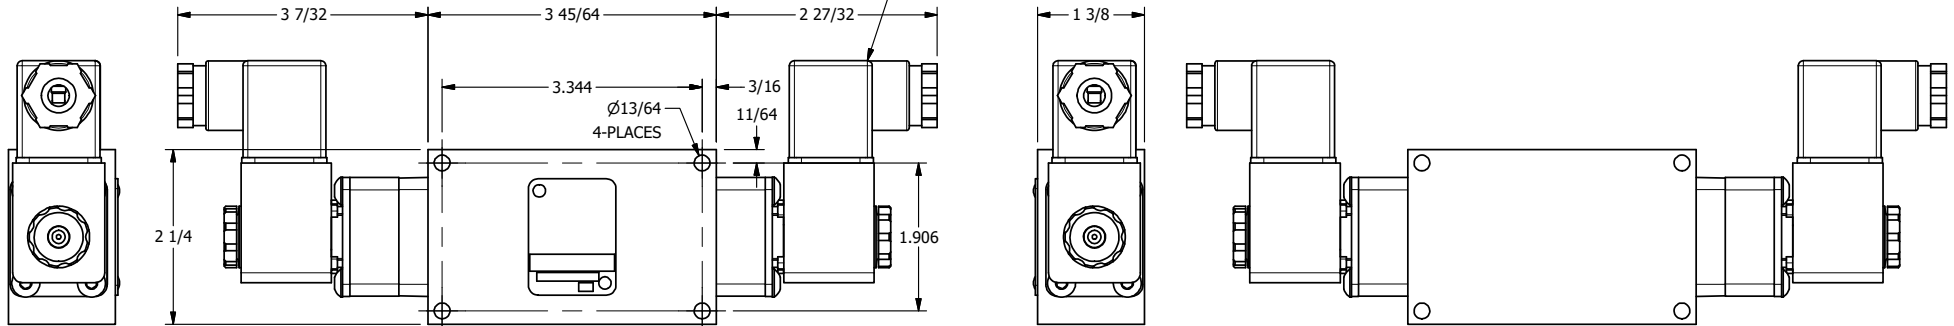

4 | 3 | 2 | 1

3/8" CORD GRIP DIN CAP INCLUDED  
FORM A, ACC. TO EN 175301-803,  
ISO 4400

B

B

A

A

4 | 3 | 2 | 1

**AAA**  
PRODUCTS  
INTERNATIONAL

**AAA PRODUCTS  
INTERNATIONAL**  
7114 Harry Hines Blvd  
Dallas, TX 75235

TITLE: 1/4" SIDE PORT, DBL SOL, 3 POS,  
SPR CTR, SOL SHFT, REGEN CTR SPL,  
INTRINSICALLY SAFE, 24VDC

DRAWING NO.:  
DIM\_ESY2DA