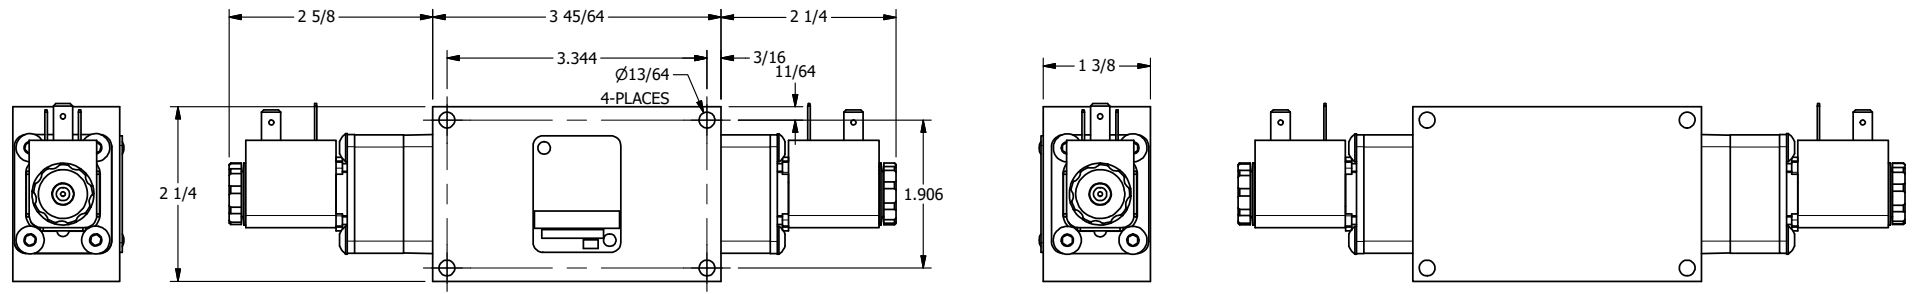

4 | 3 | 2 | 1

B

B

A

A

4 | 3 | 2 | 1

AAA
PRODUCTS
INTERNATIONAL

**AAA PRODUCTS
INTERNATIONAL**
7114 Harry Hines Blvd
Dallas, TX 75235

TITLE: 1/4" SIDE PORT, DBL SOL, 3 POS,
SPR CTR, SOL SHFT, REGEN CTR SPL

DRAWING NO.:
DIM_ESY2D

THE INFORMATION CONTAINED WITHIN THIS DOCUMENT IS PROPRIETARY TO AAA PRODUCTS AND MAY NOT BE DISCLOSED WITHOUT PRIOR WRITTEN CONSENT