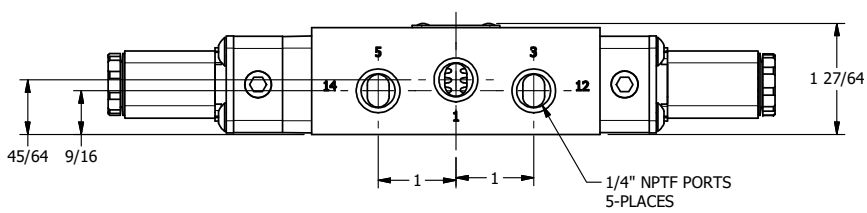

4 | 3 | 2 | 1

AAA
PRODUCTS
INTERNATIONAL

**AAA PRODUCTS
INTERNATIONAL**
7114 Harry Hines Blvd
Dallas, TX 75235

TITLE: 1/4" SIDE PORT, DBL SOL, 3 POS,
SPR CTR, SOL SHFT, REGEN CTR SPL

DRAWING NO.:
DIM_ESY2D

THE INFORMATION CONTAINED WITHIN THIS DOCUMENT IS PROPRIETARY TO AAA PRODUCTS AND MAY NOT BE DISCLOSED WITHOUT PRIOR WRITTEN CONSENT