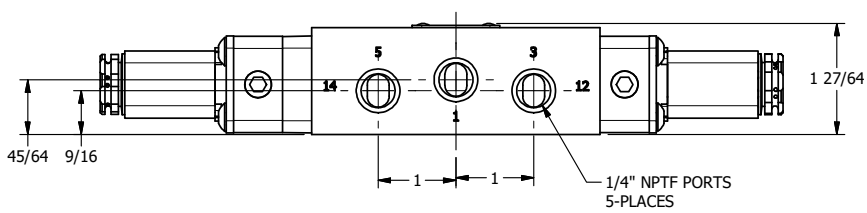

4 | 3 | 2 | 1

4 | 3 | 2

**AAA PRODUCTS  
INTERNATIONAL**  
7114 Harry Hines Blvd  
Dallas, TX 75235

TITLE: 1/4" SIDE PORT, DBL SOL, 3 POS,  
SPR CTR, SOL SHFT, CLSD CTR SPL,  
SIDE VENT

DRAWING NO.:  
DIM\_ESY2C