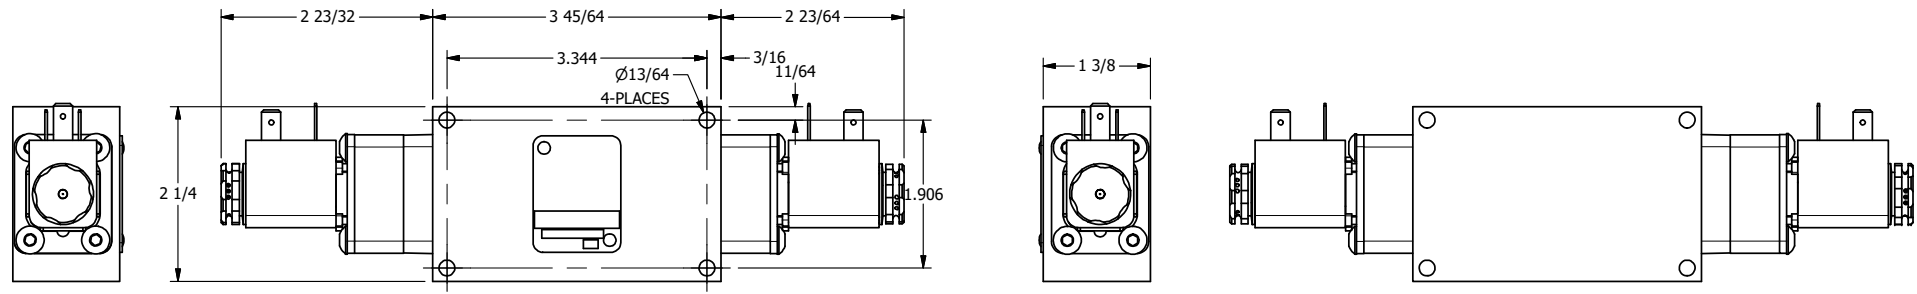

4 | 3 | 2 | 1

4 | 3 | 2

**AAA PRODUCTS  
INTERNATIONAL**  
7114 Harry Hines Blvd  
Dallas, TX 75235

TITLE: 1/4" SIDE PORT, DBL SOL, 3 POS,  
SPR CTR, SOL SHFT, CLSD CTR SPL,  
SIDE VENT

DRAWING NO.:  
DIM\_ESY2C