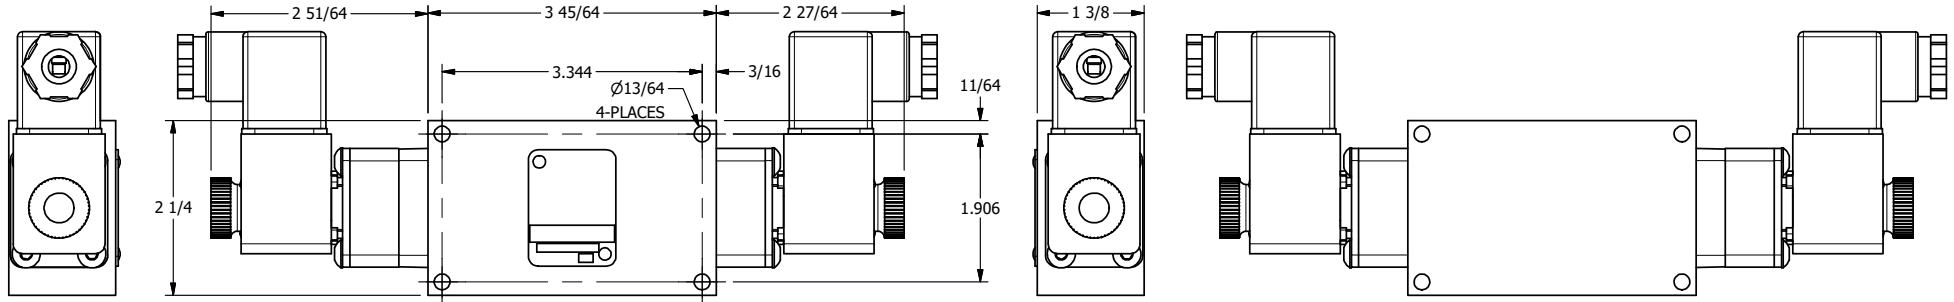

4 | 3 | 2 | 1

4 | 3 | 2

AAA
PRODUCTS
INTERNATIONAL

**AAA PRODUCTS
INTERNATIONAL**
7114 Harry Hines Blvd
Dallas, TX 75235

TITLE: 1/4" SIDE PORT, DBL SOL, 3 POS,
CLSD SPR CTR, INTR SAFE,
DUST EXCLDR, EXT PILOT

DRAWING NO.:
DIM_ESY2ALZ

THE INFORMATION CONTAINED WITHIN THIS DOCUMENT IS PROPRIETARY TO AAA PRODUCTS AND MAY NOT BE DISCLOSED WITHOUT PRIOR WRITTEN CONSENT