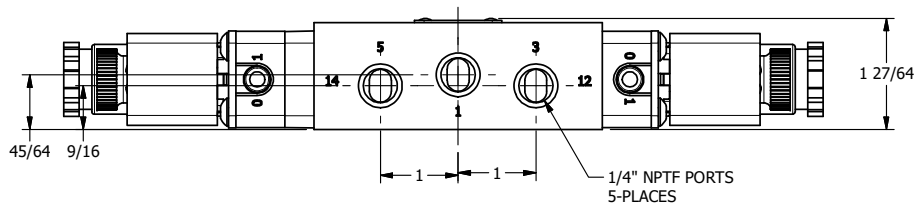

4 | 3 | 2 | 1

4 | 3 | 2

AAA
PRODUCTS
INTERNATIONAL

**AAA PRODUCTS
INTERNATIONAL**
7114 Harry Hines Blvd
Dallas, TX 75235

TITLE: 1/4" SIDE PORT, DBL SOL, 3 POS,
CLSD SPR CTR, INTR SAFE,
DUST EXCLDR, EXT PILOT