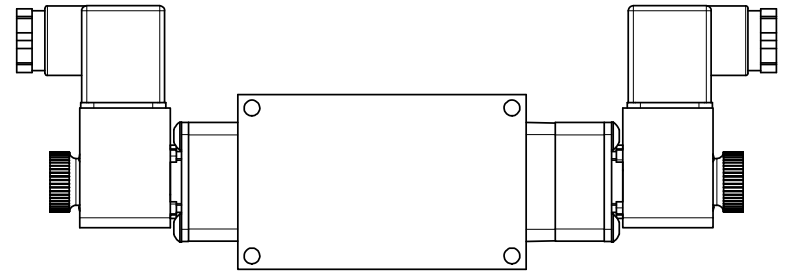

4 3 2 1

3/8" CORD GRIP DIN CAP INCLUDED  
FORM A, ACC. TO EN 175301-803,  
ISO 4400

B

B

A

A

4 3 2

**AAA**  
PRODUCTS  
INTERNATIONAL

**AAA PRODUCTS  
INTERNATIONAL**  
7114 Harry Hines Blvd  
Dallas, TX 75235

TITLE: 1/4" SIDE PORT, DBL SOL, 3 POS,  
SPR CTR, SOL SHFT, CLSD CTR SPL,  
INTRINSICALLY SAFE, 24VDC, EXCLDR

DRAWING NO.:  
DIM\_ESY2AL