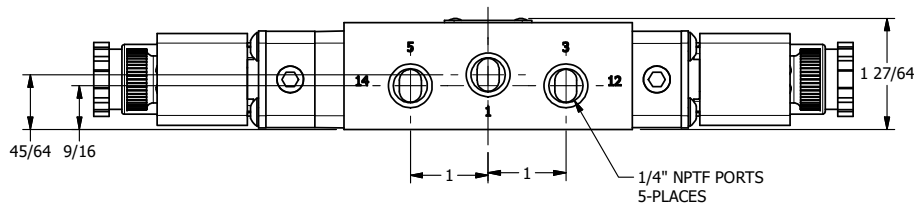

4 3 2 1

3/8" CORD GRIP DIN CAP INCLUDED  
FORM A, ACC. TO EN 175301-803,  
ISO 4400

B

B

A

A

4 3 2

**AAA**  
PRODUCTS  
INTERNATIONAL

**AAA PRODUCTS  
INTERNATIONAL**  
7114 Harry Hines Blvd  
Dallas, TX 75235

TITLE: 1/4" SIDE PORT, DBL SOL, 3 POS,  
SPR CTR, SOL SHFT, CLSD CTR SPL,  
INTRINSICALLY SAFE, 24VDC, EXCLDR

DRAWING NO.:  
DIM\_ESY2AL