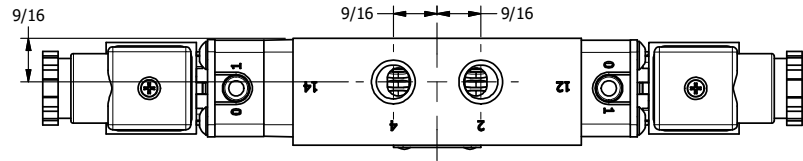

4 3 2 1

3/8" CORD GRIP DIN CAP INCLUDED  
FORM A, ACC. TO EN 175301-803,  
ISO 4400

B

B

A

A

4 3 2

**AAA**  
PRODUCTS  
INTERNATIONAL

**AAA PRODUCTS  
INTERNATIONAL**  
7114 Harry Hines Blvd  
Dallas, TX 75235

TITLE: 1/4" SIDE PORT, DBL SOL, 3 POS,  
SPR CTR, SOL SHFT, CLSD CTR SPL,  
INTRINSICALLY SAFE, 24VDC, EXCLDR

DRAWING NO.:  
DIM\_ESY2AL