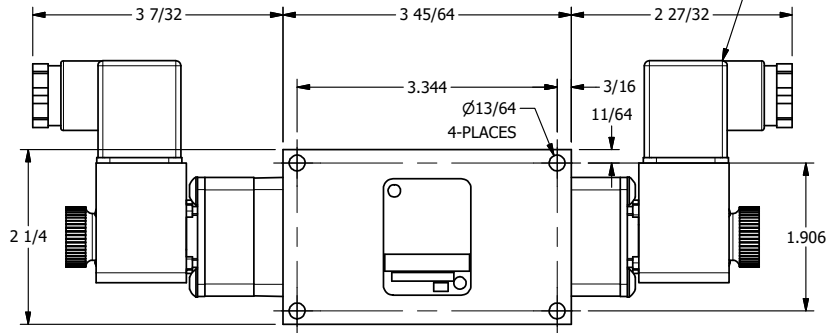

4 3 2 1

3/8" CORD GRIP DIN CAP INCLUDED  
FORM A, ACC. TO EN 175301-803,  
ISO 4400

B

B

A

A

4 3 2

**AAA**  
PRODUCTS  
INTERNATIONAL

**AAA PRODUCTS  
INTERNATIONAL**  
7114 Harry Hines Blvd  
Dallas, TX 75235

TITLE: 1/4" SIDE PORT, DBL SOL, 3 POS,  
SPR CTR, SOL SHFT, CLSD CTR SPL,  
INTRINSICALLY SAFE, 24VDC, EXCLDR

DRAWING NO.:  
DIM\_ESY2AL