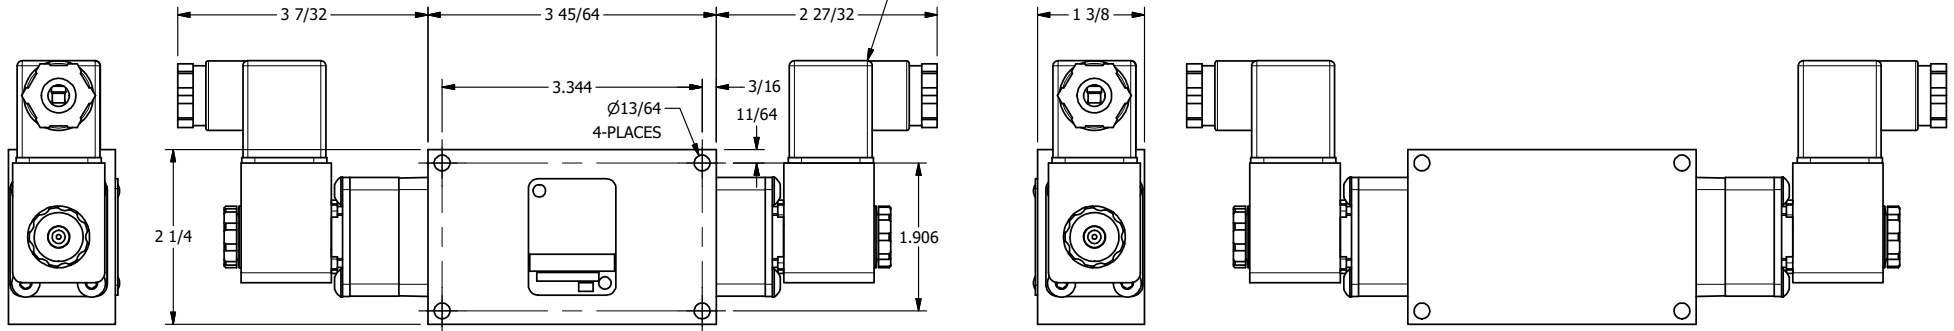

4 | 3 | 2 | 1

3/8" CORD GRIP DIN CAP INCLUDED
FORM A, ACC. TO EN 175301-803,
ISO 4400

B

B

A

A

4 | 3 | 2 | 1

AAA
PRODUCTS
INTERNATIONAL

**AAA PRODUCTS
INTERNATIONAL**
7114 Harry Hines Blvd
Dallas, TX 75235

TITLE: 1/4" SIDE PORT, DBL SOL, 3 POS,
SPR CTR, SOL SHFT, CLSD CTR SPL,
INTRINSICALLY SAFE, 24VDC

DRAWING NO.:
DIM_ESY2A

THE INFORMATION CONTAINED WITHIN THIS DOCUMENT IS PROPRIETARY TO AAA PRODUCTS AND MAY NOT BE DISCLOSED WITHOUT PRIOR WRITTEN CONSENT