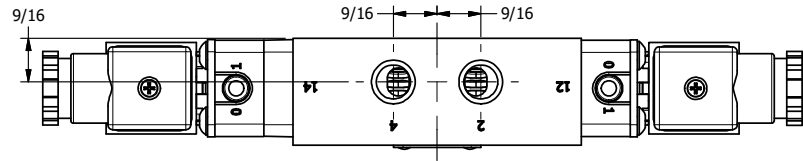

4 | 3 | 2 | 1

3/8" CORD GRIP DIN CAP INCLUDED
FORM A, ACC. TO EN 175301-803,
ISO 4400

B

B

A

A

4 | 3 | 2 | 1

AAA
PRODUCTS
INTERNATIONAL

**AAA PRODUCTS
INTERNATIONAL**
7114 Harry Hines Blvd
Dallas, TX 75235

TITLE: 1/4" SIDE PORT, DBL SOL, 3 POS,
SPR CTR, SOL SHFT, CLSD CTR SPL,
INTRINSICALLY SAFE, 24VDC

DRAWING NO.:
DIM_ESY2A

THE INFORMATION CONTAINED WITHIN THIS DOCUMENT IS PROPRIETARY TO AAA PRODUCTS AND MAY NOT BE DISCLOSED WITHOUT PRIOR WRITTEN CONSENT