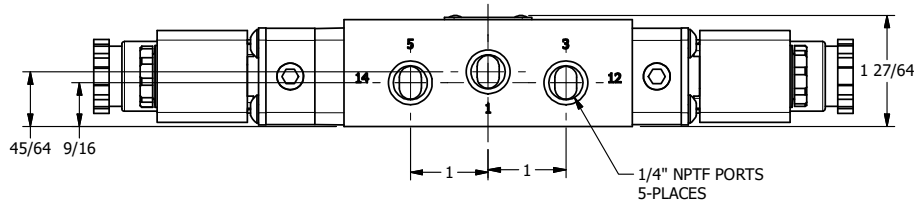

4 | 3 | 2 | 1

3/8" CORD GRIP DIN CAP INCLUDED
FORM A, ACC. TO EN 175301-803,
ISO 4400

B

B

A

A

4 | 3 | 2 | 1

AAA
PRODUCTS
INTERNATIONAL

**AAA PRODUCTS
INTERNATIONAL**
7114 Harry Hines Blvd
Dallas, TX 75235

TITLE: 1/4" SIDE PORT, DBL SOL, 3 POS,
SPR CTR, SOL SHFT, CLSD CTR SPL,
INTRINSICALLY SAFE, 24VDC

DRAWING NO.:
DIM_ESY2A

THE INFORMATION CONTAINED WITHIN THIS DOCUMENT IS PROPRIETARY TO AAA PRODUCTS AND MAY NOT BE DISCLOSED WITHOUT PRIOR WRITTEN CONSENT