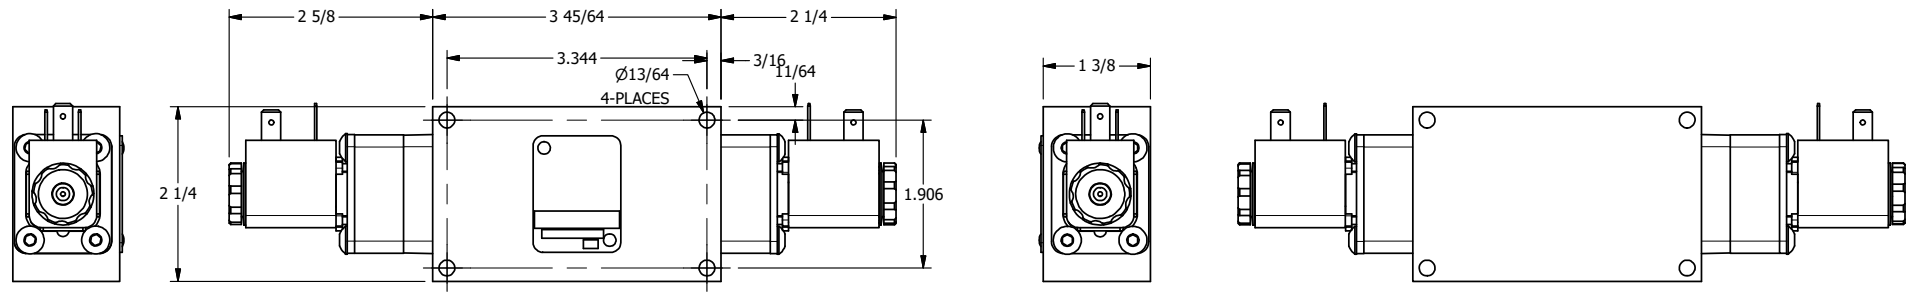

4 3 2 1

AAA
PRODUCTS
INTERNATIONAL

**AAA PRODUCTS
INTERNATIONAL**
7114 Harry Hines Blvd
Dallas, TX 75235

TITLE: 1/4" SIDE PORT, DBL SOL, 3 POS,
SPR CTR, SOL SHFT, CLSD CTR SPL

DRAWING NO.:
DIM_ESY2

4 3 2

THE INFORMATION CONTAINED WITHIN THIS DOCUMENT IS PROPRIETARY TO AAA PRODUCTS AND MAY NOT BE DISCLOSED WITHOUT PRIOR WRITTEN CONSENT