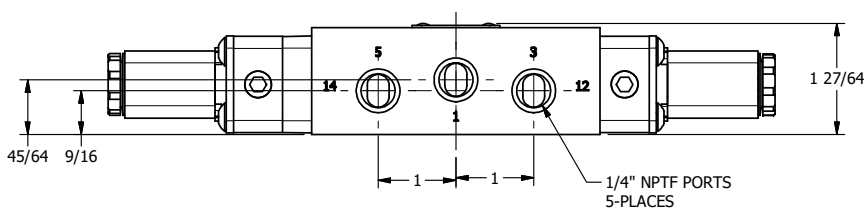

4 3 2 1

AAA
PRODUCTS
INTERNATIONAL

**AAA PRODUCTS
INTERNATIONAL**
7114 Harry Hines Blvd
Dallas, TX 75235

TITLE: 1/4" SIDE PORT, DBL SOL, 3 POS,
SPR CTR, SOL SHFT, CLSD CTR SPL

DRAWING NO.:
DIM_ESY2

4 3 2

THE INFORMATION CONTAINED WITHIN THIS DOCUMENT IS PROPRIETARY TO AAA PRODUCTS AND MAY NOT BE DISCLOSED WITHOUT PRIOR WRITTEN CONSENT