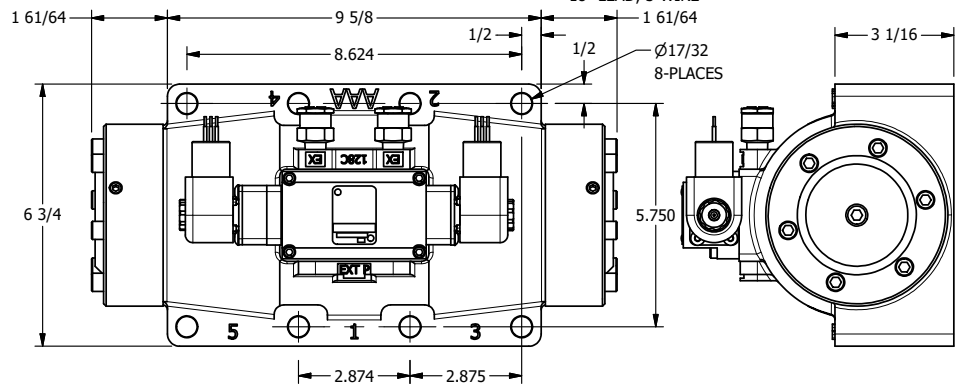

4

3

2

1

B

B

1/2"-14 NPT CONDUIT CONNECTION
18" LEAD, 3-WIRE

A

A

4

3

2

1

AAA
PRODUCTS
INTERNATIONAL

**AAA PRODUCTS
INTERNATIONAL**
7114 Harry Hines Blvd
Dallas, TX 75235

TITLE: 2" SUBPLATE, DBL SOL, 3 POS,
SPR CTR, SOL SHFT, CLSD CTR SPL,
EXPL PROOF, EXT PILOT

DRAWING NO.:
DIM_ESY16PXZ

THE INFORMATION CONTAINED WITHIN THIS DOCUMENT IS PROPRIETARY TO AAA PRODUCTS AND MAY NOT BE DISCLOSED WITHOUT PRIOR WRITTEN CONSENT