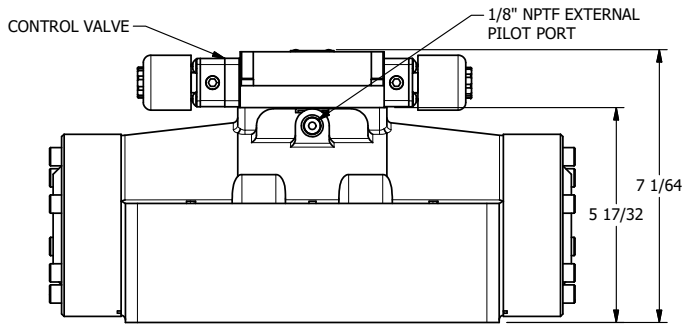

4

3

2

1

B

B

1/2"-14 NPT CONDUIT CONNECTION
18" LEAD, 3-WIRE

A

A

4

3

2

1

AAA
PRODUCTS
INTERNATIONAL

**AAA PRODUCTS
INTERNATIONAL**
7114 Harry Hines Blvd
Dallas, TX 75235

TITLE: 2" SUBPLATE, DBL SOL, 3 POS,
SPR CTR, SOL SHFT, CLSD CTR SPL,
EXPL PROOF, EXT PILOT