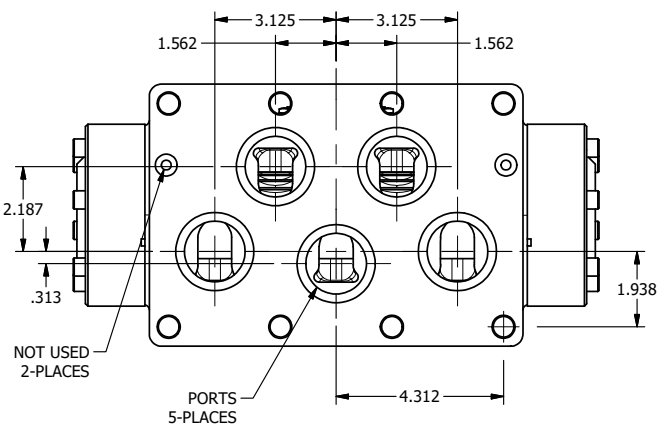

4

3

2

1

B

B

1/2"-14 NPT CONDUIT CONNECTION
18" LEAD, 3-WIRE

A

A

4

3

2

1

AAA
PRODUCTS
INTERNATIONAL

**AAA PRODUCTS
INTERNATIONAL**
7114 Harry Hines Blvd
Dallas, TX 75235

TITLE: 2" SUBPLATE, DBL SOL, 3 POS,
SPR CTR, SOL SHFT, CLSD CTR SPL,
EXPL PROOF, EXT PILOT

DRAWING NO.:
DIM_ESY16PXZ

THE INFORMATION CONTAINED WITHIN THIS DOCUMENT IS PROPRIETARY TO AAA PRODUCTS AND MAY NOT BE DISCLOSED WITHOUT PRIOR WRITTEN CONSENT