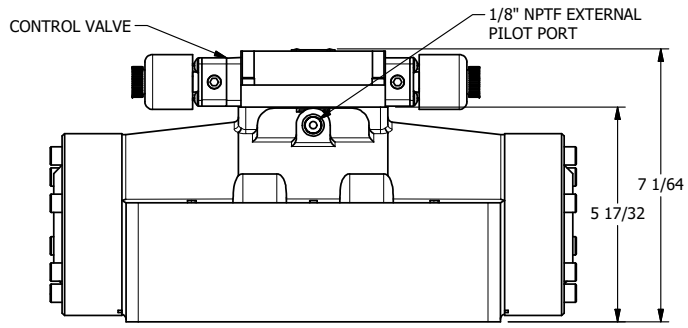

4

3

2

1

B

B

1/2"-14 NPT CONDUIT CONNECTION  
18" LEAD, 3-WIRE

A

A

4

3

2

**AAA**  
PRODUCTS  
INTERNATIONAL

**AAA PRODUCTS INTERNATIONAL**  
7114 Harry Hines Blvd  
Dallas, TX 75235

TITLE: 2" SUBPLATE, DBL SOL, 3 POS,  
CLSD SPR CTR, EXPL PROOF,  
DUST EXCLDR, EXT PILOT

DRAWING NO.:  
DIM\_ESY16PXLZ