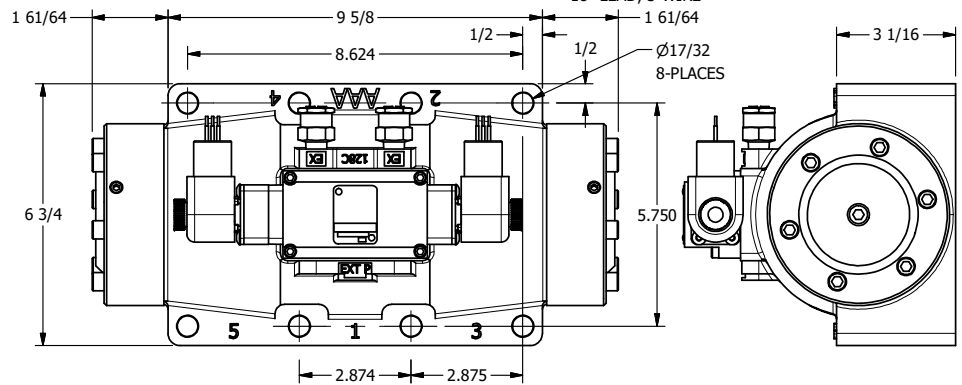

4

3

2

1

B

B

1/2"-14 NPT CONDUIT CONNECTION  
18" LEAD, 3-WIRE

A

A

4

3

2

**AAA**  
PRODUCTS  
INTERNATIONAL

**AAA PRODUCTS INTERNATIONAL**  
7114 Harry Hines Blvd  
Dallas, TX 75235

TITLE: 2" SUBPLATE, DBL SOL, 3 POS,  
CLSD SPR CTR, EXPL PROOF,  
DUST EXCLDR, EXT PILOT

DRAWING NO.:  
DIM\_ESY16PXLZ