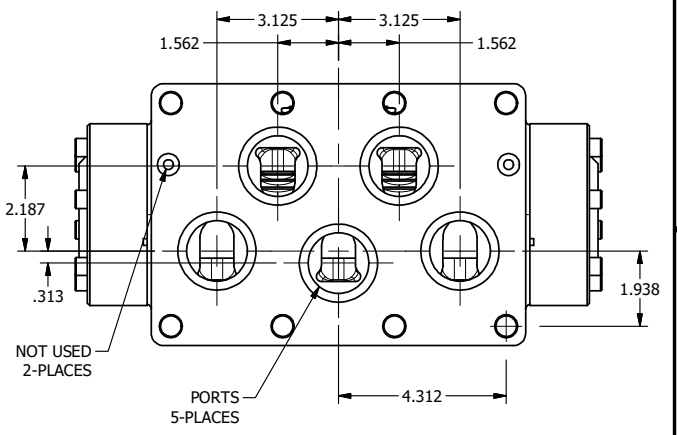

4

3

2

1

B

B

1/2"-14 NPT CONDUIT CONNECTION  
18" LEAD, 3-WIRE

A

A

4

3

2

**AAA**  
PRODUCTS  
INTERNATIONAL

**AAA PRODUCTS INTERNATIONAL**  
7114 Harry Hines Blvd  
Dallas, TX 75235

TITLE: 2" SUBPLATE, DBL SOL, 3 POS,  
CLSD SPR CTR, EXPL PROOF,  
DUST EXCLDR, EXT PILOT

DRAWING NO.:  
DIM\_ESY16PXLZ