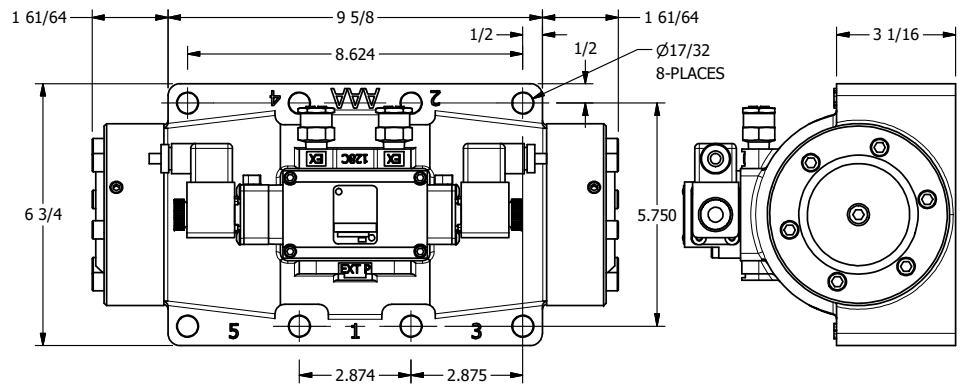

4

3

2

1

AAA
PRODUCTS
INTERNATIONAL

**AAA PRODUCTS
INTERNATIONAL**
7114 Harry Hines Blvd
Dallas, TX 75235

TITLE: 2" SUBPLATE, DBL SOL, 3 POS,
SPR CTR, SOL SHFT, CLSD CTR SPL,
ATEX, LCKNG OVRD, DUST EXCLDR

DRAWING NO.:
DIM_ESY16PTOL