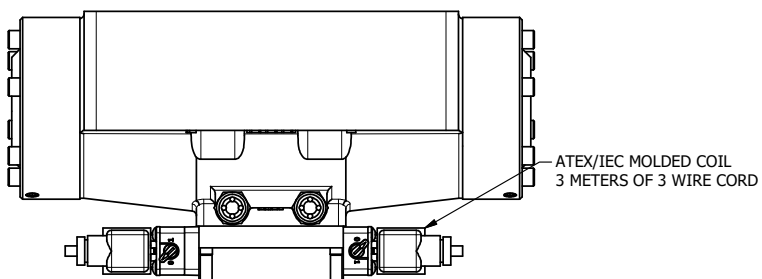

4

3

2

1

AAA
PRODUCTS
INTERNATIONAL

**AAA PRODUCTS
INTERNATIONAL**
7114 Harry Hines Blvd
Dallas, TX 75235

TITLE: 2" SUBPLATE, DBL SOL, 3 POS,
SPR CTR, SOL SHFT, CLSD CTR SPL,
ATEX, LCKNG OVRD, DUST EXCLDR

DRAWING NO.:
DIM_ESY16PTOL