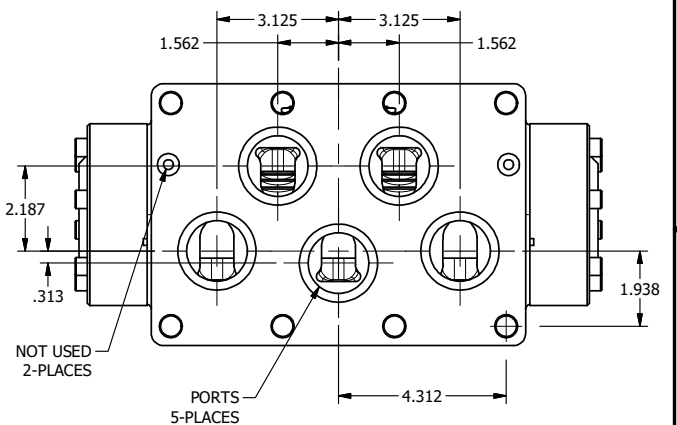

4

3

2

1

AAA
PRODUCTS
INTERNATIONAL

**AAA PRODUCTS
INTERNATIONAL**
7114 Harry Hines Blvd
Dallas, TX 75235

TITLE: 2" SUBPLATE, DBL SOL, 3 POS,
SPR CTR, SOL SHFT, CLSD CTR SPL,
ATEX, LCKNG OVRD, DUST EXCLDR

DRAWING NO.:
DIM_ESY16PTOL