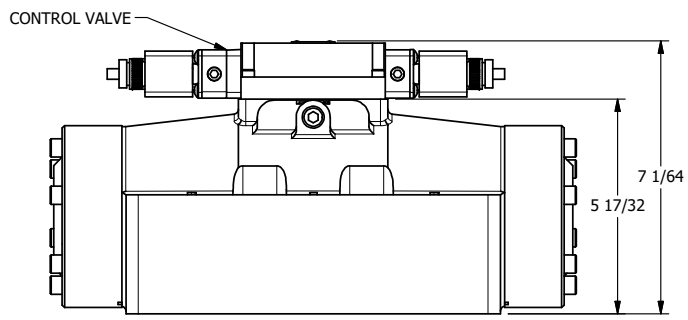

4

3

2

1

AAA
PRODUCTS
INTERNATIONAL

**AAA PRODUCTS
INTERNATIONAL**
7114 Harry Hines Blvd
Dallas, TX 75235

TITLE: 2" SUBPLATE, DBL SOL, 3 POS,
SPR CTR, SOL SHFT, CLSD CTR SPL,
ATEX, LCKNG OVRD, DUST EXCLDR

DRAWING NO.:
DIM_ESY16PTOL