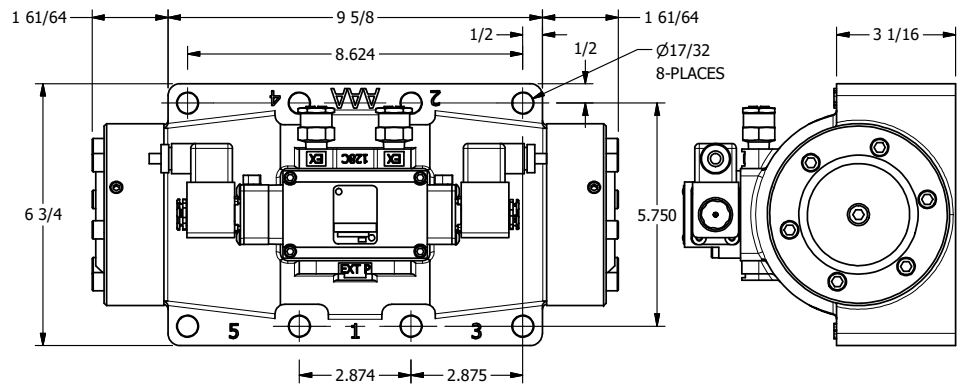

4

3

2

1

AAA
PRODUCTS
INTERNATIONAL

**AAA PRODUCTS
INTERNATIONAL**
7114 Harry Hines Blvd
Dallas, TX 75235

TITLE: 2" SUBPLATE, DBL SOL, 3 POS,
SPR CTR, SOL SHFT, CLSD CTR SPL,
ATEX, LCKNG OVRD, SIDE VENT

DRAWING NO.:
DIM_ESY16PTOC