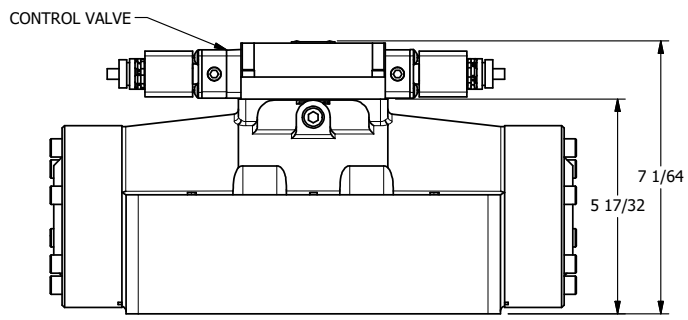

4

3

2

1

AAA
PRODUCTS
INTERNATIONAL

**AAA PRODUCTS
INTERNATIONAL**
7114 Harry Hines Blvd
Dallas, TX 75235

TITLE: 2" SUBPLATE, DBL SOL, 3 POS,
SPR CTR, SOL SHFT, CLSD CTR SPL,
ATEX, LCKNG OVRD, SIDE VENT

DRAWING NO.:
DIM_ESY16PTOC