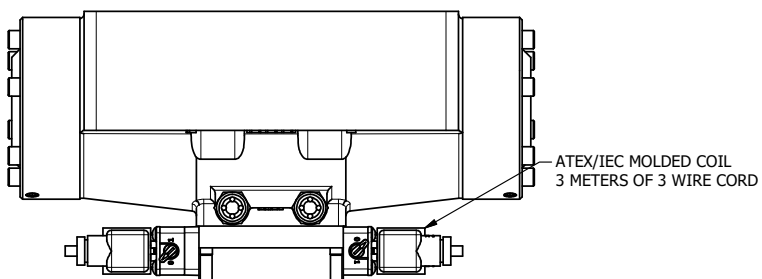

4

3

2

1

AAA
PRODUCTS
INTERNATIONAL

**AAA PRODUCTS
INTERNATIONAL**
7114 Harry Hines Blvd
Dallas, TX 75235

TITLE: 2" SUBPLATE, DBL SOL, 3 POS,
SPR CTR, SOL SHFT, CLSD CTR SPL,
ATEX, LCKNG OVRD, SIDE VENT

DRAWING NO.:
DIM_ESY16PTOC