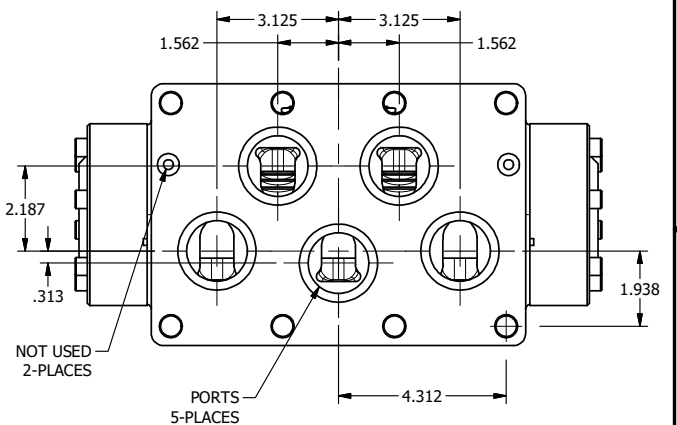

4

3

2

1

AAA
PRODUCTS
INTERNATIONAL

**AAA PRODUCTS
INTERNATIONAL**
7114 Harry Hines Blvd
Dallas, TX 75235

TITLE: 2" SUBPLATE, DBL SOL, 3 POS,
SPR CTR, SOL SHFT, CLSD CTR SPL,
ATEX, LCKNG OVRD, SIDE VENT

DRAWING NO.:
DIM_ESY16PTOC