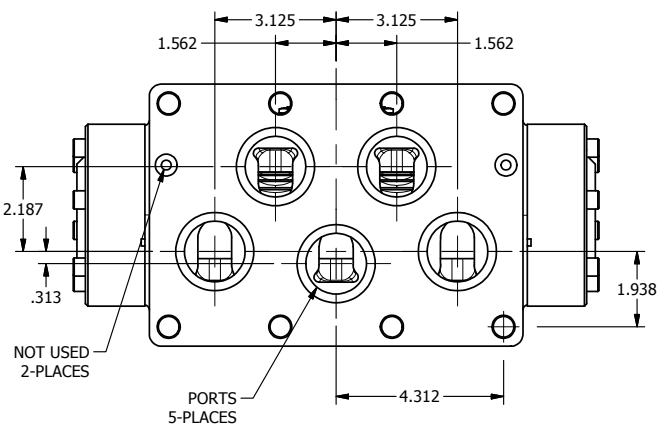

4

3

2

1

AAA
PRODUCTS
INTERNATIONAL

AAA PRODUCTS INTERNATIONAL
7114 Harry Hines Blvd
Dallas, TX 75235

TITLE: 2" SUBPLATE, DBL SOL, 3 POS,
SPR CTR, SOL SHFT, CLSD CTR SPL,
ATEX, SIDE VENT

DRAWING NO.:
DIM_ESY16PTC