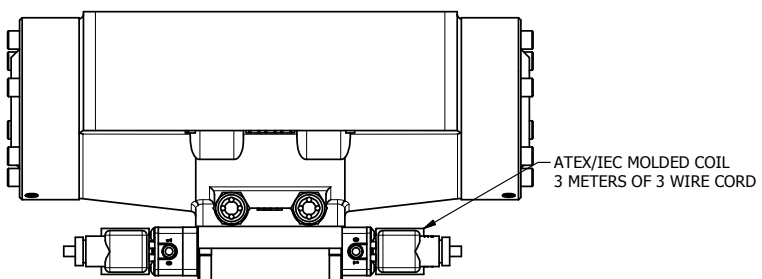

4

3

2

1

AAA
PRODUCTS
INTERNATIONAL

AAA PRODUCTS INTERNATIONAL
7114 Harry Hines Blvd
Dallas, TX 75235

TITLE: 2" SUBPLATE, DBL SOL, 3 POS,
SPR CTR, SOL SHFT, CLSD CTR SPL,
ATEX, SIDE VENT

DRAWING NO.:
DIM_ESY16PTC