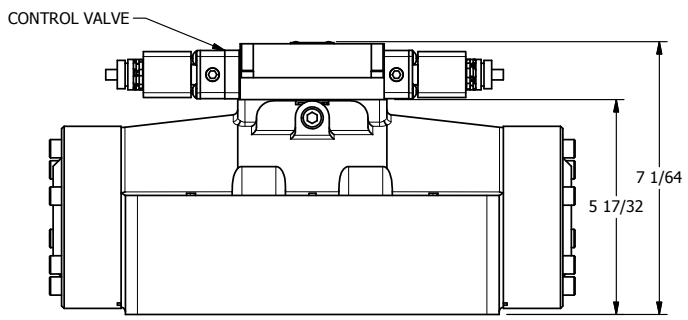

4

3

2

1

AAA
PRODUCTS
INTERNATIONAL

AAA PRODUCTS INTERNATIONAL
7114 Harry Hines Blvd
Dallas, TX 75235

TITLE: 2" SUBPLATE, DBL SOL, 3 POS,
SPR CTR, SOL SHFT, CLSD CTR SPL,
ATEX, SIDE VENT

DRAWING NO.:
DIM_ESY16PTC