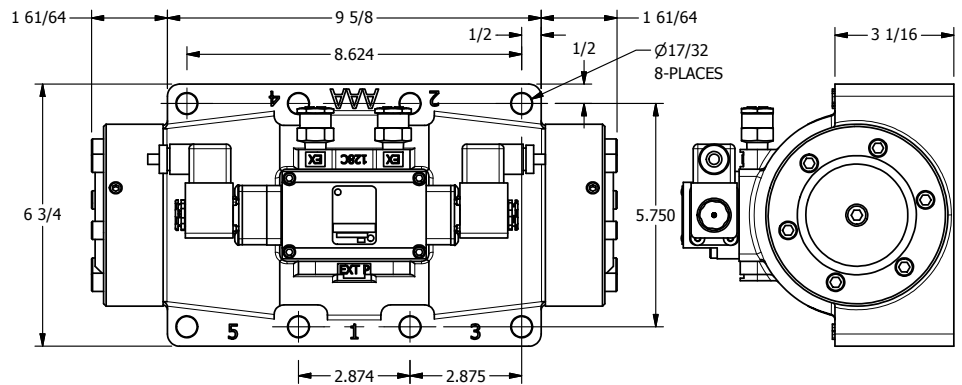

4

3

2

1

AAA
PRODUCTS
INTERNATIONAL

AAA PRODUCTS INTERNATIONAL
7114 Harry Hines Blvd
Dallas, TX 75235

TITLE: 2" SUBPLATE, DBL SOL, 3 POS,
SPR CTR, SOL SHFT, CLSD CTR SPL,
ATEX, SIDE VENT

DRAWING NO.:
DIM_ESY16PTC