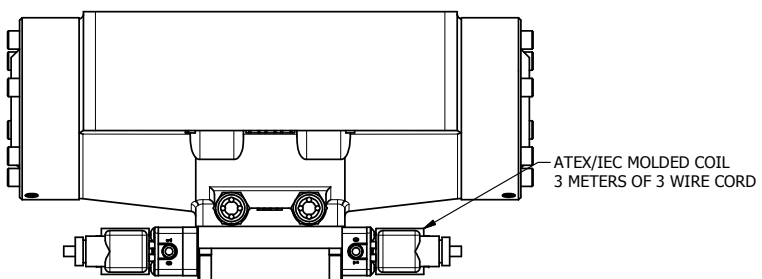

4

3

2

1

AAA
PRODUCTS
INTERNATIONAL

**AAA PRODUCTS
INTERNATIONAL**
7114 Harry Hines Blvd
Dallas, TX 75235

TITLE: 2" SUBPLATE, DBL SOL, 3 POS,
SPR CTR, SOL SHFT, CLSD CTR SPL,
ATEX

DRAWING NO.:
DIM_ESY16PT