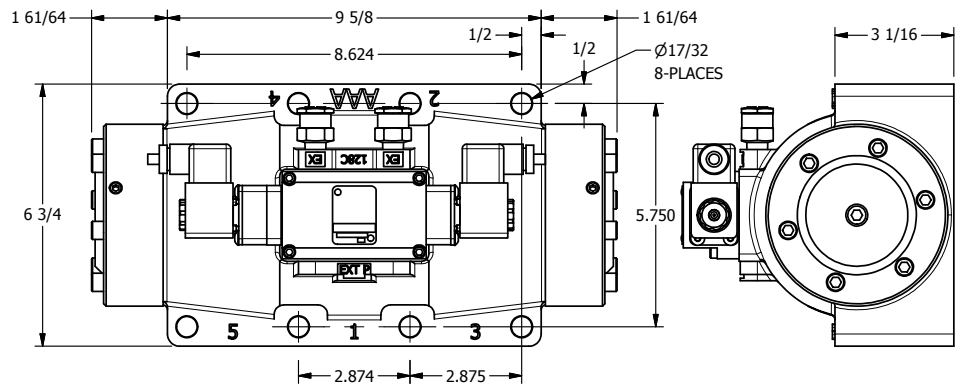

4

3

2

1

AAA
PRODUCTS
INTERNATIONAL

**AAA PRODUCTS
INTERNATIONAL**
7114 Harry Hines Blvd
Dallas, TX 75235

TITLE: 2" SUBPLATE, DBL SOL, 3 POS,
SPR CTR, SOL SHFT, CLSD CTR SPL,
ATEX

DRAWING NO.:
DIM_ESY16PT