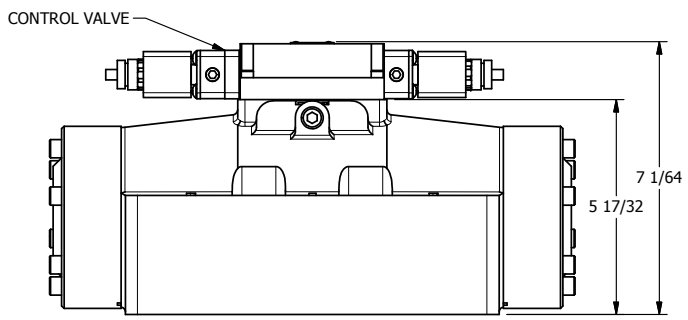

4

3

2

1

AAA
PRODUCTS
INTERNATIONAL

**AAA PRODUCTS
INTERNATIONAL**
7114 Harry Hines Blvd
Dallas, TX 75235

TITLE: 2" SUBPLATE, DBL SOL, 3 POS,
SPR CTR, SOL SHFT, CLSD CTR SPL,
ATEX

DRAWING NO.:
DIM_ESY16PT