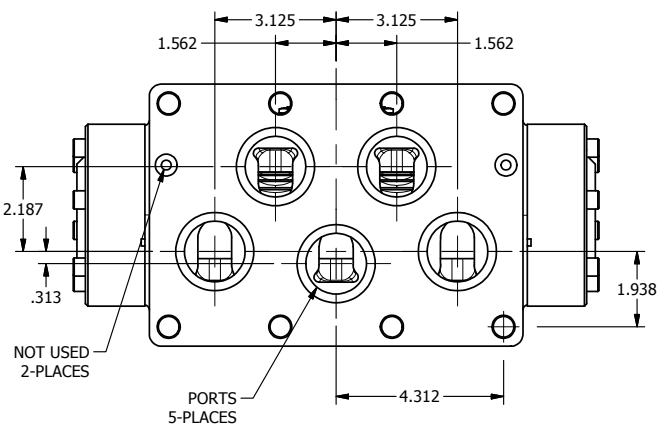

4

3

2

1

AAA
PRODUCTS
INTERNATIONAL

**AAA PRODUCTS
INTERNATIONAL**
7114 Harry Hines Blvd
Dallas, TX 75235

TITLE: 2" SUBPLATE, DBL SOL, 3 POS,
SPR CTR, SOL SHFT, CLSD CTR SPL,
ATEX

DRAWING NO.:
DIM_ESY16PT