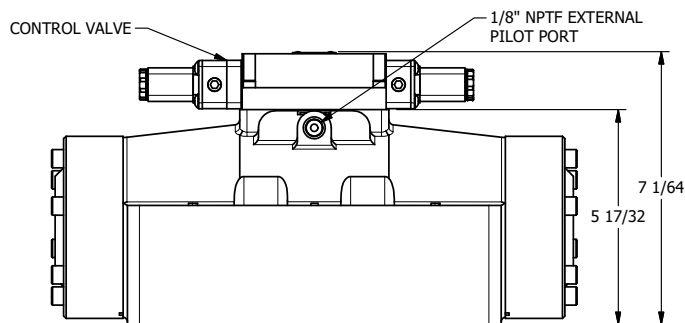

4

3

2

1

AAA
PRODUCTS
INTERNATIONAL

AAA PRODUCTS INTERNATIONAL
7114 Harry Hines Blvd
Dallas, TX 75235

TITLE: 2" SUBPLATE, DBL SOL, 3 POS,
SPR CTR, SOL SHFT, CLSD CTR SPL,
FLYING LEAD, EXT PILOT

DRAWING NO.:
DIM_ESY16PMZ