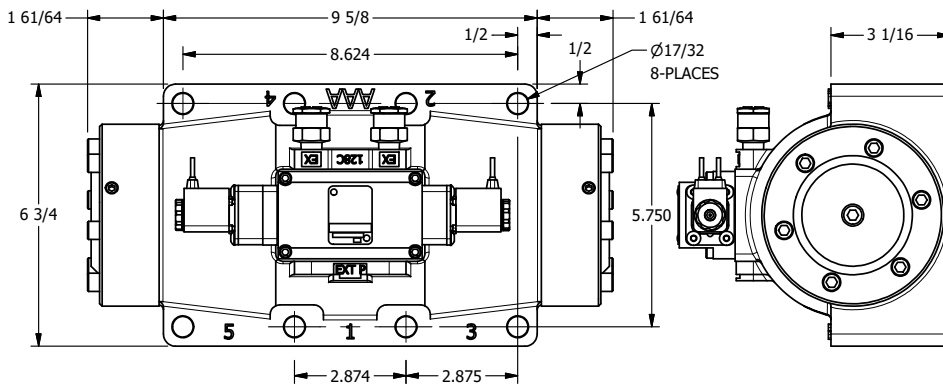

4

3

2

1

AAA
PRODUCTS
INTERNATIONAL

AAA PRODUCTS INTERNATIONAL
7114 Harry Hines Blvd
Dallas, TX 75235

TITLE: 2" SUBPLATE, DBL SOL, 3 POS,
SPR CTR, SOL SHFT, CLSD CTR SPL,
FLYING LEAD, EXT PILOT

DRAWING NO.:
DIM_ESY16PMZ