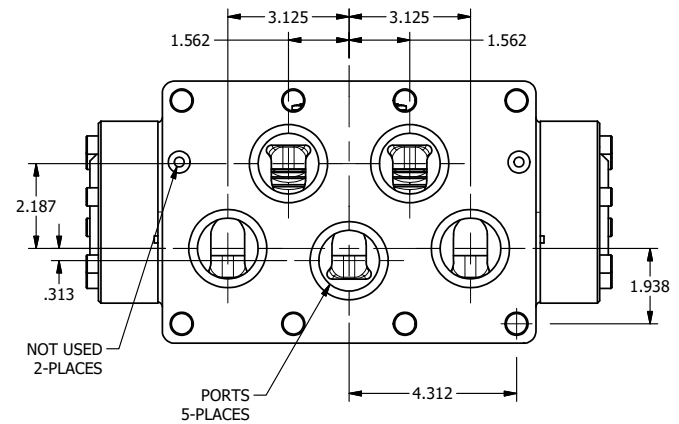

4

3

2

1

AAA
PRODUCTS
INTERNATIONAL

AAA PRODUCTS INTERNATIONAL
7114 Harry Hines Blvd
Dallas, TX 75235

TITLE: 2" SUBPLATE, DBL SOL, 3 POS,
SPR CTR, SOL SHFT, CLSD CTR SPL,
FLYING LEAD, EXT PILOT

DRAWING NO.:
DIM_ESY16PMZ