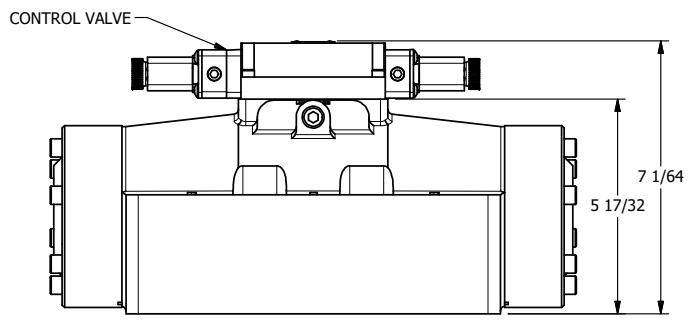

4

3

2

A

A

AAA
PRODUCTS
INTERNATIONAL

**AAA PRODUCTS
INTERNATIONAL**
7114 Harry Hines Blvd
Dallas, TX 75235

TITLE: 2" SUBPLATE, DBL SOL, 3 POS,
SPR CTR, CLSD CTR SPL, FLYING LEAD,
LCKNG OVRD, DUST EXCLDR

DRAWING NO.:
DIM_ESY16PMOL

THE INFORMATION CONTAINED WITHIN THIS DOCUMENT IS PROPRIETARY TO AAA PRODUCTS AND MAY NOT BE DISCLOSED WITHOUT PRIOR WRITTEN CONSENT