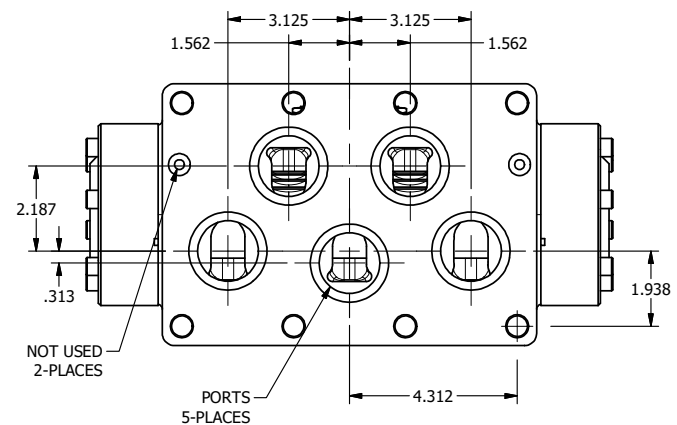

4

3

2

1

B

B

18" FLYING LEAD  
2 WIRE

A

TITLE: 2" SUBPLATE, DBL SOL, 3 POS,  
SPR CTR, CLSD CTR SPL, FLYING LEAD,  
LCKNG OVRD, DUST EXCLDR

DRAWING NO.:  
DIM\_ESY16PMOL

THE INFORMATION CONTAINED WITHIN THIS DOCUMENT IS PROPRIETARY TO AAA PRODUCTS AND MAY NOT BE DISCLOSED WITHOUT PRIOR WRITTEN CONSENT