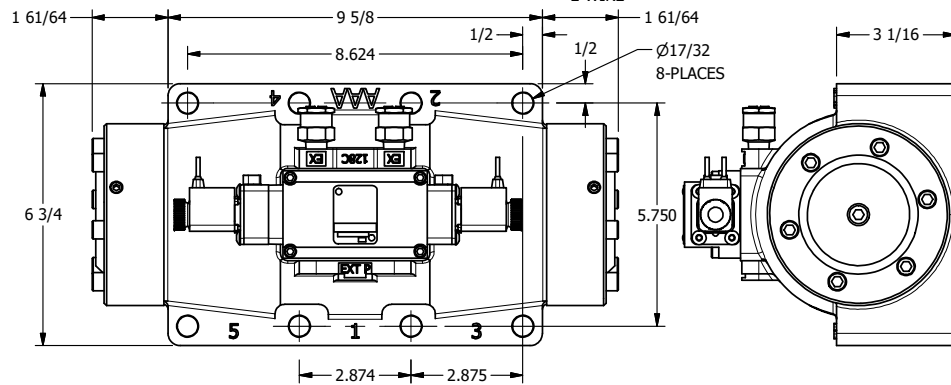

4

3

2

1

B

B

18" FLYING LEAD  
2 WIRE

A

TITLE: 2" SUBPLATE, DBL SOL, 3 POS,  
SPR CTR, CLSD CTR SPL, FLYING LEAD,  
LCKNG OVRD, DUST EXCLDR

DRAWING NO.:  
DIM\_ESY16PMOL

THE INFORMATION CONTAINED WITHIN THIS DOCUMENT IS PROPRIETARY TO AAA PRODUCTS AND MAY NOT BE DISCLOSED WITHOUT PRIOR WRITTEN CONSENT