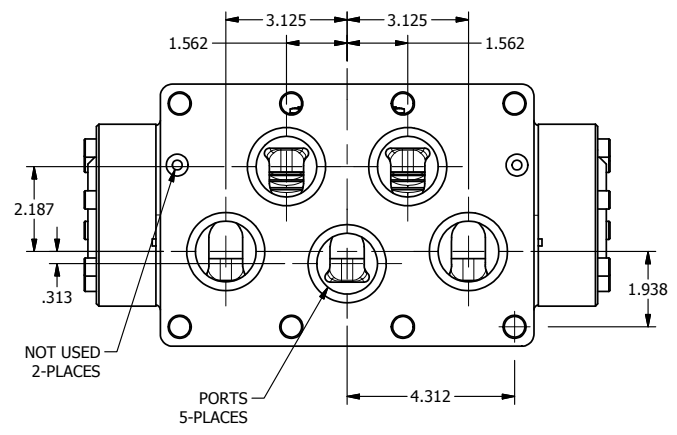

4

3

2

1

B

B

18" FLYING LEAD  
2 WIRE

A

A

4

3

2

1

**AAA PRODUCTS  
INTERNATIONAL**  
7114 Harry Hines Blvd  
Dallas, TX 75235

TITLE: 2" SUBPLATE, DBL SOL, 3 POS,  
SPR CTR, SOL SHFT, CLSD CTR SPL,  
FLYING LEAD, LCKNG OVRD

DRAWING NO.:  
DIM\_ESY16PMO