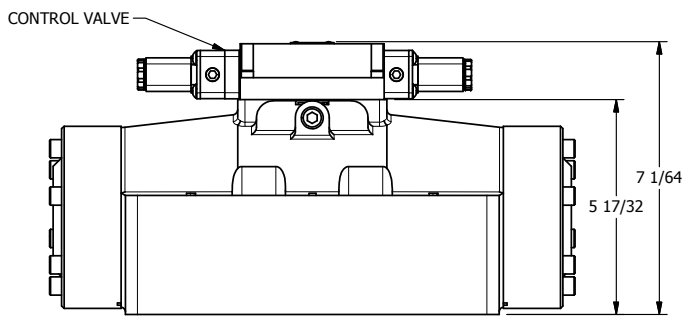

4

3

2

1

B

B

18" FLYING LEAD  
2 WIRE

A

A

4

3

2

1

**AAA PRODUCTS  
INTERNATIONAL**  
7114 Harry Hines Blvd  
Dallas, TX 75235

TITLE: 2" SUBPLATE, DBL SOL, 3 POS,  
SPR CTR, SOL SHFT, CLSD CTR SPL,  
FLYING LEAD, LCKNG OVRD

DRAWING NO.:  
DIM\_ESY16PMO