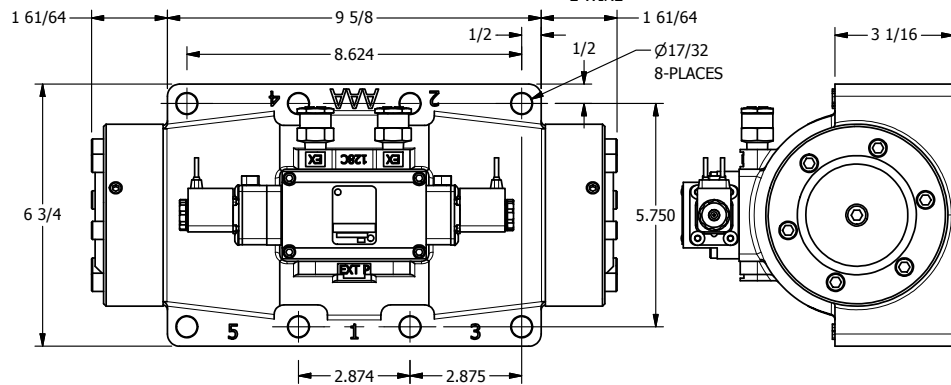

4

3

2

1

B

B

18" FLYING LEAD  
2 WIRE

A

A

4

3

2

1

**AAA PRODUCTS  
INTERNATIONAL**  
7114 Harry Hines Blvd  
Dallas, TX 75235

TITLE: 2" SUBPLATE, DBL SOL, 3 POS,  
SPR CTR, SOL SHFT, CLSD CTR SPL,  
FLYING LEAD, LCKNG OVRD

DRAWING NO.:  
DIM\_ESY16PMO