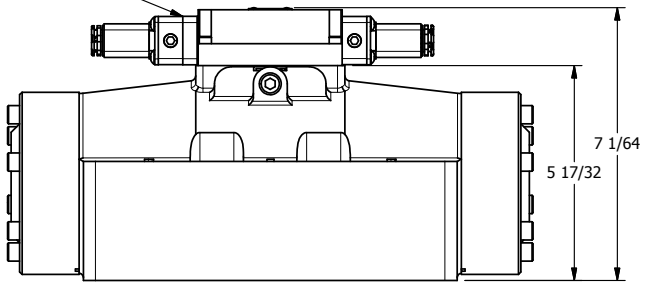

4

3

2

1

B

B

18" FLYING LEAD
2 WIRE

CONTROL VALVE

A

A

4

3

2

1

AAA PRODUCTS INTERNATIONAL
7114 Harry Hines Blvd
Dallas, TX 75235

TITLE: 2" SUBPLATE, DBL SOL, 3 POS,
SPR CTR, SOL SHFT, CLSD CTR SPL,
FLYING LEAD, SIDE VENT