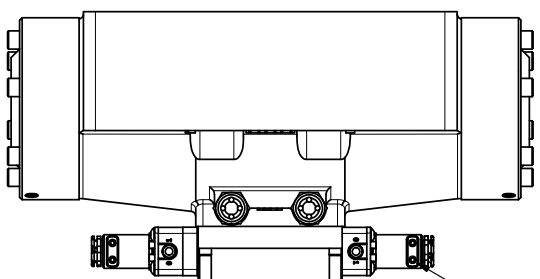

4

3

2

1

B

B

18" FLYING LEAD
2 WIRE

CONTROL VALVE

A

A

4

3

2

1

AAA PRODUCTS INTERNATIONAL
7114 Harry Hines Blvd
Dallas, TX 75235

TITLE: 2" SUBPLATE, DBL SOL, 3 POS,
SPR CTR, SOL SHFT, CLSD CTR SPL,
FLYING LEAD, SIDE VENT