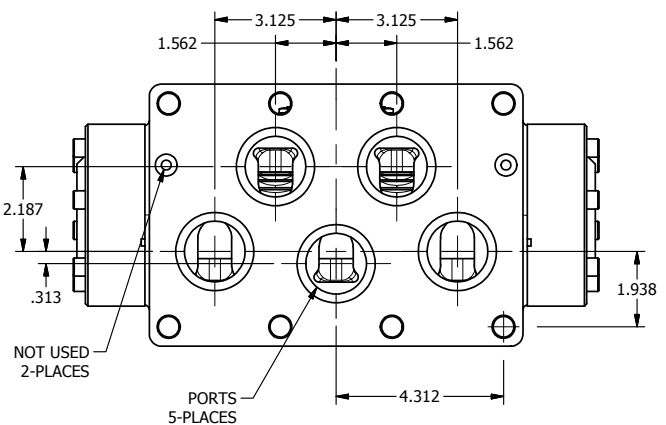

4

3

2

1

B

B

18" FLYING LEAD
2 WIRE

CONTROL VALVE

A

A

4

3

2

1

AAA PRODUCTS INTERNATIONAL
7114 Harry Hines Blvd
Dallas, TX 75235

TITLE: 2" SUBPLATE, DBL SOL, 3 POS,
SPR CTR, SOL SHFT, CLSD CTR SPL,
FLYING LEAD, SIDE VENT

DRAWING NO.:
DIM_ESY16PMC

THE INFORMATION CONTAINED WITHIN THIS DOCUMENT IS PROPRIETARY TO AAA PRODUCTS AND MAY NOT BE DISCLOSED WITHOUT PRIOR WRITTEN CONSENT