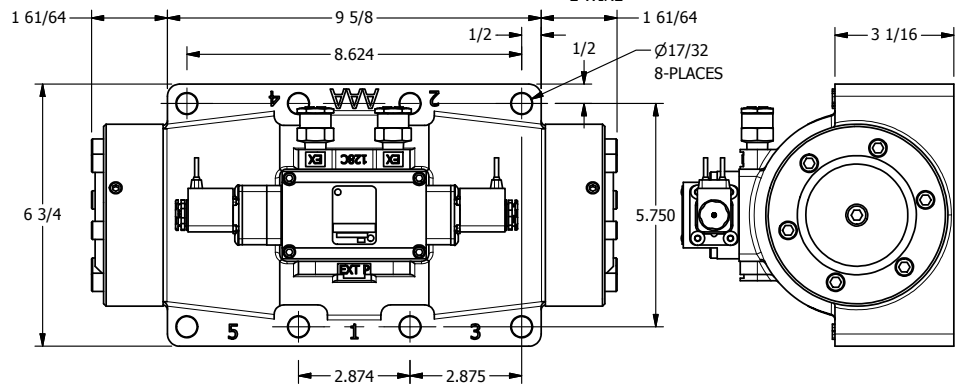

4

3

2

1

B

B

18" FLYING LEAD
2 WIRE

CONTROL VALVE

A

A

4

3

2

1

AAA PRODUCTS INTERNATIONAL
7114 Harry Hines Blvd
Dallas, TX 75235

TITLE: 2" SUBPLATE, DBL SOL, 3 POS,
SPR CTR, SOL SHFT, CLSD CTR SPL,
FLYING LEAD, SIDE VENT

DRAWING NO.:
DIM_ESY16PMC

THE INFORMATION CONTAINED WITHIN THIS DOCUMENT IS PROPRIETARY TO AAA PRODUCTS AND MAY NOT BE DISCLOSED WITHOUT PRIOR WRITTEN CONSENT