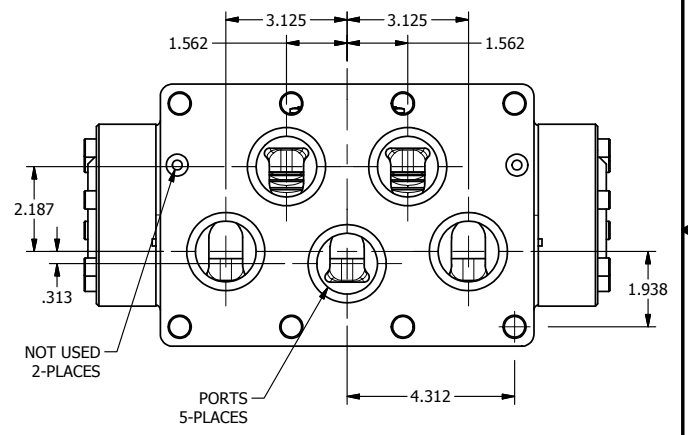

4

3

2

1

B

B

18" FLYING LEAD
2 WIRE

A

A

4

3

2

1

AAA
PRODUCTS
INTERNATIONAL

**AAA PRODUCTS
INTERNATIONAL**
7114 Harry Hines Blvd
Dallas, TX 75235

TITLE: 2" SUBPLATE, DBL SOL, 3 POS,
SPR CTR, SOL SHFT, CLSD CTR SPL,
FLYING LEAD