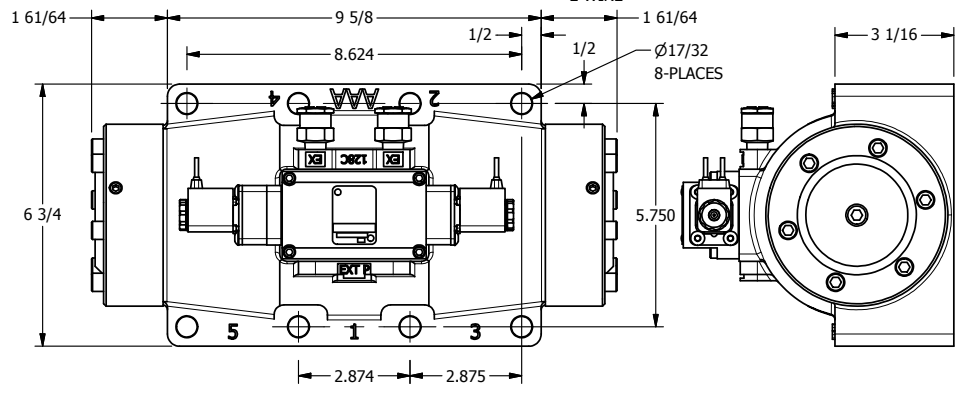

4

3

2

1

B

B

18" FLYING LEAD
2 WIRE

A

A

4

3

2

1

AAA
PRODUCTS
INTERNATIONAL

**AAA PRODUCTS
INTERNATIONAL**
7114 Harry Hines Blvd
Dallas, TX 75235

TITLE: 2" SUBPLATE, DBL SOL, 3 POS,
SPR CTR, SOL SHFT, CLSD CTR SPL,
FLYING LEAD