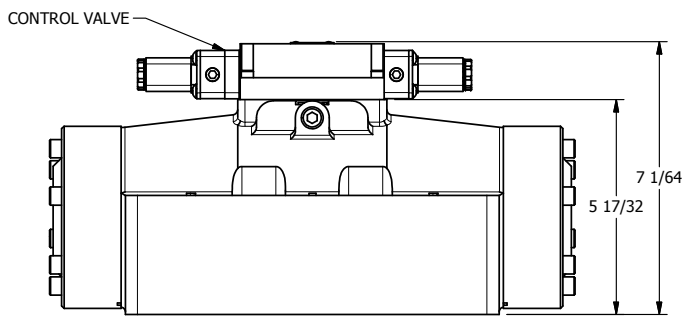

4

3

2

1

B

B

18" FLYING LEAD
2 WIRE

A

A

4

3

2

1

AAA
PRODUCTS
INTERNATIONAL

**AAA PRODUCTS
INTERNATIONAL**
7114 Harry Hines Blvd
Dallas, TX 75235

TITLE: 2" SUBPLATE, DBL SOL, 3 POS,
SPR CTR, SOL SHFT, CLSD CTR SPL,
FLYING LEAD