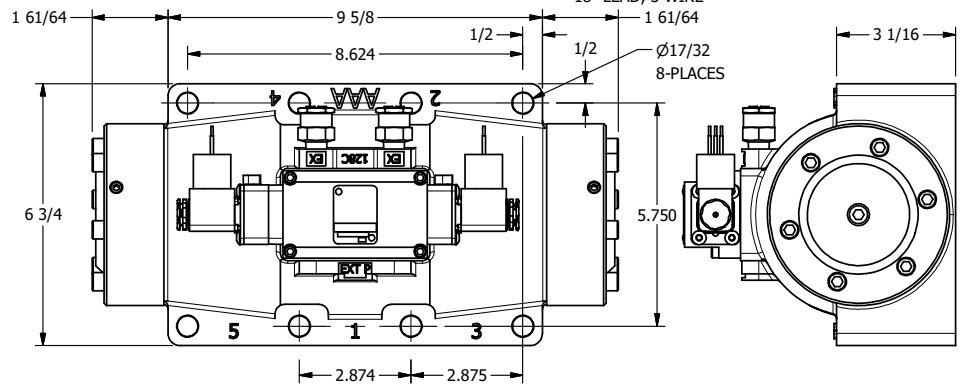

4

3

2

1

B

B

1/2"-14 NPT CONDUIT CONNECTION
18" LEAD, 3 WIRE

A

A

4

3

2

AAA
PRODUCTS
INTERNATIONAL

**AAA PRODUCTS
INTERNATIONAL**
7114 Harry Hines Blvd
Dallas, TX 75235

TITLE: 2" SUBPLATE, DBL SOL, 3 POS,
SPR CTR, SOL SHFT, CLSD CTR SPL,
MOLD-OVER, LCKNG OVRD, SIDE VENT