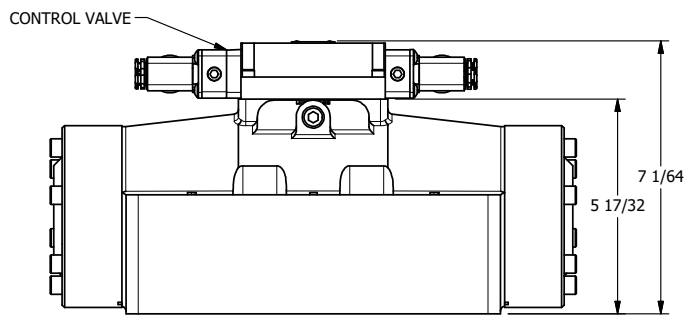

4

3

2

1

B

B

1/2"-14 NPT CONDUIT CONNECTION
18" LEAD, 3 WIRE

A

A

4

3

2

AAA
PRODUCTS
INTERNATIONAL

**AAA PRODUCTS
INTERNATIONAL**
7114 Harry Hines Blvd
Dallas, TX 75235

TITLE: 2" SUBPLATE, DBL SOL, 3 POS,
SPR CTR, SOL SHFT, CLSD CTR SPL,
MOLD-OVER, LCKNG OVRD, SIDE VENT