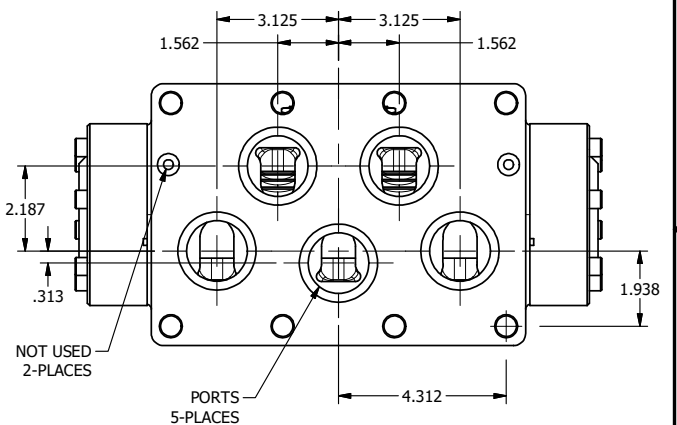

4

3

2

1

B

B

1/2"-14 NPT CONDUIT CONNECTION
18" LEAD, 3 WIRE

A

A

4

3

2

AAA
PRODUCTS
INTERNATIONAL

**AAA PRODUCTS
INTERNATIONAL**
7114 Harry Hines Blvd
Dallas, TX 75235

TITLE: 2" SUBPLATE, DBL SOL, 3 POS,
SPR CTR, SOL SHFT, CLSD CTR SPL,
MOLD-OVER, LCKNG OVRD, SIDE VENT