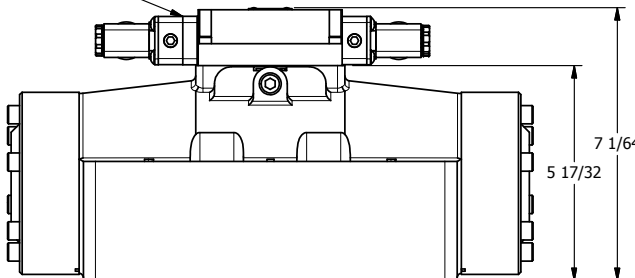

4

3

2

1

B

B

1/2"-14 NPT CONDUIT CONNECTION
18" LEAD, 3 WIRE

CONTROL VALVE

A

A

4

3

2

1

AAA PRODUCTS INTERNATIONAL
7114 Harry Hines Blvd
Dallas, TX 75235

TITLE: 2" SUBPLATE, DBL SOL, 3 POS,
SPR CTR, SOL SHFT, CLSD CTR SPL,
MOLD-OVER, LCKNG OVRD