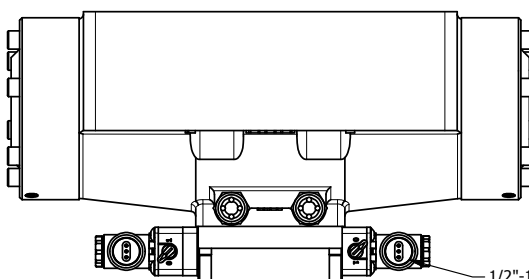

4

3

2

1

B

B

1/2"-14 NPT CONDUIT CONNECTION
18" LEAD, 3 WIRE

CONTROL VALVE

A

A

4

3

2

1

AAA PRODUCTS INTERNATIONAL
7114 Harry Hines Blvd
Dallas, TX 75235

TITLE: 2" SUBPLATE, DBL SOL, 3 POS,
SPR CTR, SOL SHFT, CLSD CTR SPL,
MOLD-OVER, LCKNG OVRD