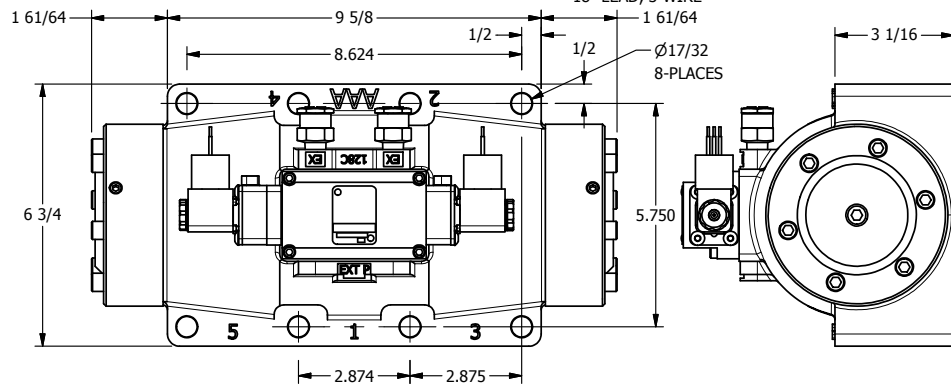

4

3

2

1

B

B

1/2"-14 NPT CONDUIT CONNECTION
18" LEAD, 3 WIRE

CONTROL VALVE

A

A

4

3

2

1

AAA PRODUCTS INTERNATIONAL
7114 Harry Hines Blvd
Dallas, TX 75235

TITLE: 2" SUBPLATE, DBL SOL, 3 POS,
SPR CTR, SOL SHFT, CLSD CTR SPL,
MOLD-OVER, LCKNG OVRD