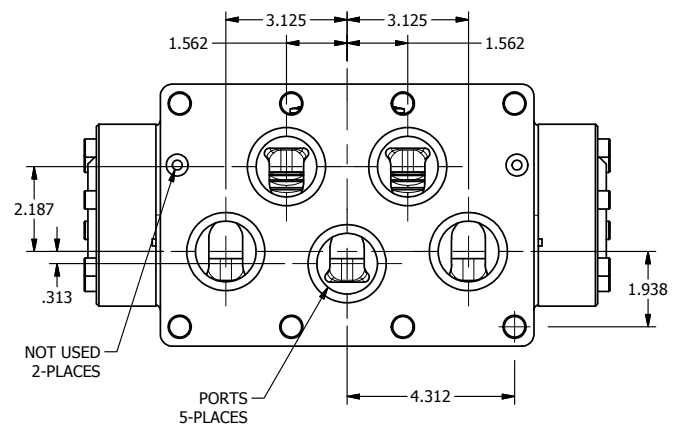

4

3

2

1

B

B

1/2"-14 NPT CONDUIT CONNECTION
18" LEAD, 3 WIRE

CONTROL VALVE

A

A

4

3

2

1

AAA PRODUCTS INTERNATIONAL
7114 Harry Hines Blvd
Dallas, TX 75235

TITLE: 2" SUBPLATE, DBL SOL, 3 POS,
SPR CTR, SOL SHFT, CLSD CTR SPL,
MOLD-OVER, LCKNG OVRD