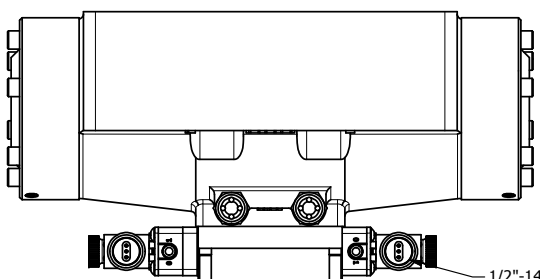

4

3

2

1

B

B

1/2"-14 NPT CONDUIT CONNECTION  
18" LEAD, 3 WIRE

CONTROL VALVE

TITLE: 2" SUBPLATE, DBL SOL, 3 POS,  
SPR CTR, SOL SHFT, CLSD CTR SPL,  
MOLD-OVER, DUST EXCLDR

DRAWING NO.:  
DIM\_ESY16PJL

THE INFORMATION CONTAINED WITHIN THIS DOCUMENT IS PROPRIETARY TO AAA PRODUCTS AND MAY NOT BE DISCLOSED WITHOUT PRIOR WRITTEN CONSENT