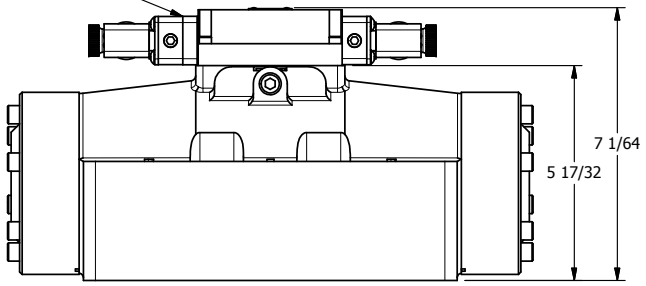

4

3

2

1

B

B

1/2"-14 NPT CONDUIT CONNECTION  
18" LEAD, 3 WIRE

CONTROL VALVE

TITLE: 2" SUBPLATE, DBL SOL, 3 POS,  
SPR CTR, SOL SHFT, CLSD CTR SPL,  
MOLD-OVER, DUST EXCLDR

DRAWING NO.:  
DIM\_ESY16PJL

THE INFORMATION CONTAINED WITHIN THIS DOCUMENT IS PROPRIETARY TO AAA PRODUCTS AND MAY NOT BE DISCLOSED WITHOUT PRIOR WRITTEN CONSENT