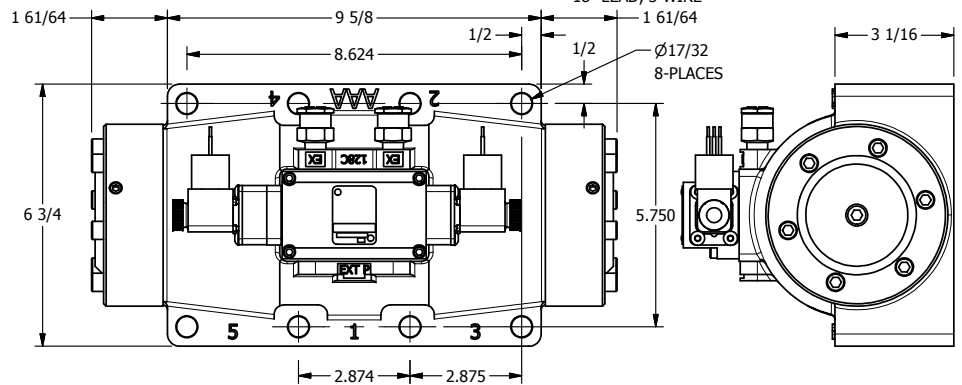

4

3

2

1

B

B

1/2"-14 NPT CONDUIT CONNECTION  
18" LEAD, 3 WIRE

CONTROL VALVE

TITLE: 2" SUBPLATE, DBL SOL, 3 POS,  
SPR CTR, SOL SHFT, CLSD CTR SPL,  
MOLD-OVER, DUST EXCLDR

DRAWING NO.:  
DIM\_ESY16PJL

THE INFORMATION CONTAINED WITHIN THIS DOCUMENT IS PROPRIETARY TO AAA PRODUCTS AND MAY NOT BE DISCLOSED WITHOUT PRIOR WRITTEN CONSENT