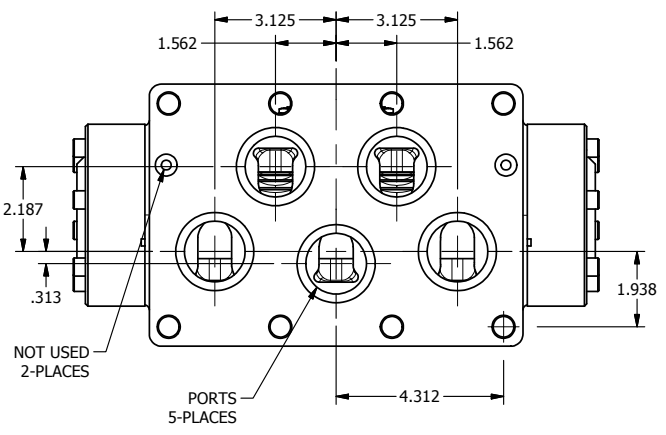

4

3

2

1

B

B

1/2"-14 NPT CONDUIT CONNECTION  
18" LEAD, 3 WIRE

CONTROL VALVE

TITLE: 2" SUBPLATE, DBL SOL, 3 POS,  
SPR CTR, SOL SHFT, CLSD CTR SPL,  
MOLD-OVER, DUST EXCLDR

DRAWING NO.:  
DIM\_ESY16PJL

THE INFORMATION CONTAINED WITHIN THIS DOCUMENT IS PROPRIETARY TO AAA PRODUCTS AND MAY NOT BE DISCLOSED WITHOUT PRIOR WRITTEN CONSENT