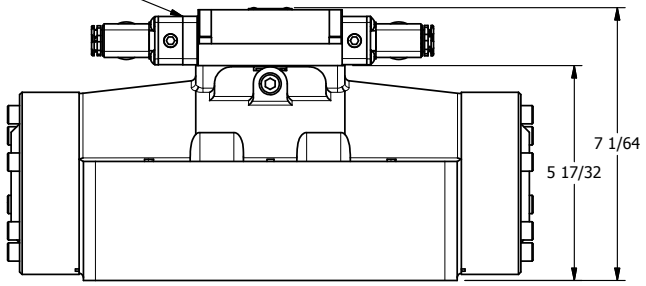

4

3

2

1

B

B

1/2"-14 NPT CONDUIT CONNECTION
18" LEAD, 3 WIRE

CONTROL VALVE

A

A

4

3

2

1

AAA PRODUCTS INTERNATIONAL
7114 Harry Hines Blvd
Dallas, TX 75235

TITLE: 2" SUBPLATE, DBL SOL, 3 POS,
SPR CTR, SOL SHFT, CLSD CTR SPL,
MOLD-OVER, SIDE VENT