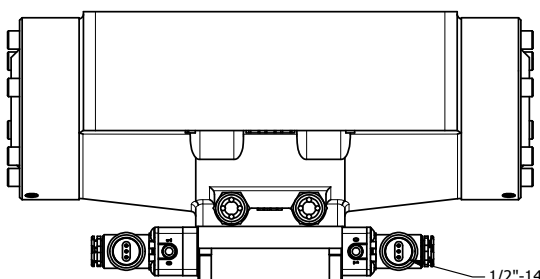

4

3

2

1

B

B

1/2"-14 NPT CONDUIT CONNECTION
18" LEAD, 3 WIRE

CONTROL VALVE

A

A

4

3

2

1

AAA PRODUCTS INTERNATIONAL
7114 Harry Hines Blvd
Dallas, TX 75235

TITLE: 2" SUBPLATE, DBL SOL, 3 POS,
SPR CTR, SOL SHFT, CLSD CTR SPL,
MOLD-OVER, SIDE VENT