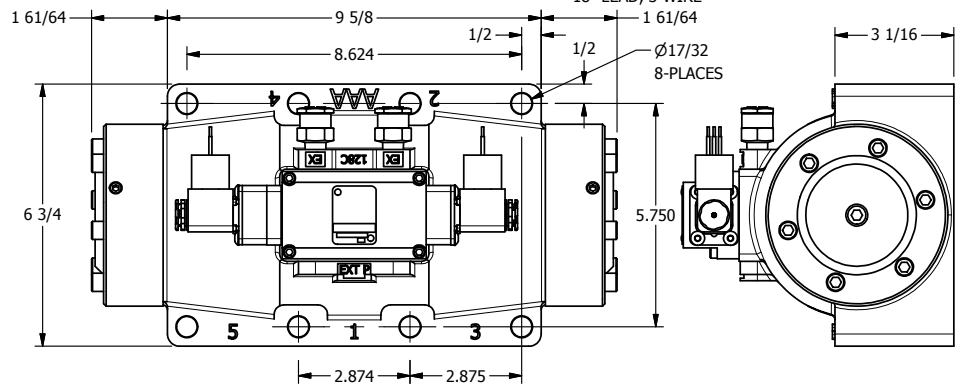

4

3

2

1

B

B

1/2"-14 NPT CONDUIT CONNECTION
18" LEAD, 3 WIRE

CONTROL VALVE

A

A

4

3

2

1

AAA PRODUCTS INTERNATIONAL
7114 Harry Hines Blvd
Dallas, TX 75235

TITLE: 2" SUBPLATE, DBL SOL, 3 POS,
SPR CTR, SOL SHFT, CLSD CTR SPL,
MOLD-OVER, SIDE VENT

DRAWING NO.:
DIM_ESY16PJC

THE INFORMATION CONTAINED WITHIN THIS DOCUMENT IS PROPRIETARY TO AAA PRODUCTS AND MAY NOT BE DISCLOSED WITHOUT PRIOR WRITTEN CONSENT