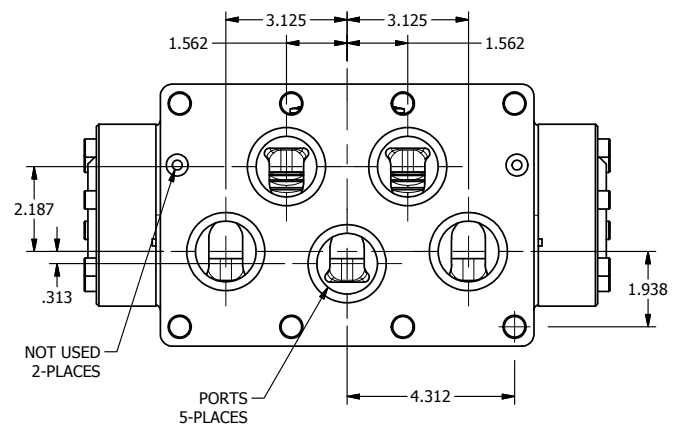

4

3

2

1

B

B

1/2"-14 NPT CONDUIT CONNECTION
18" LEAD, 3 WIRE

CONTROL VALVE

A

A

4

3

2

1

AAA PRODUCTS INTERNATIONAL
7114 Harry Hines Blvd
Dallas, TX 75235

TITLE: 2" SUBPLATE, DBL SOL, 3 POS,
SPR CTR, SOL SHFT, CLSD CTR SPL,
MOLD-OVER, SIDE VENT

DRAWING NO.:
DIM_ESY16PJC

THE INFORMATION CONTAINED WITHIN THIS DOCUMENT IS PROPRIETARY TO AAA PRODUCTS AND MAY NOT BE DISCLOSED WITHOUT PRIOR WRITTEN CONSENT