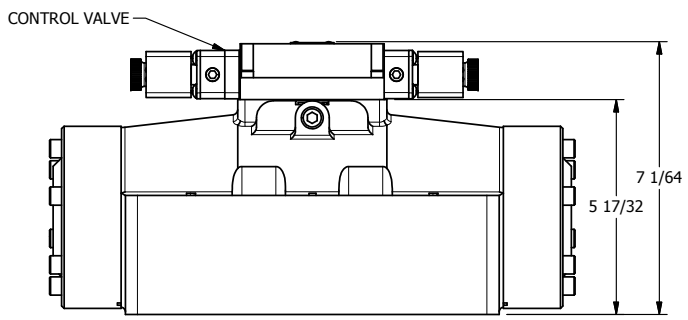

4

3

2

1

B

B

ISO 4400 DIN
CONNECTOR

A

A

4

3

2

1

AAA
PRODUCTS
INTERNATIONAL

**AAA PRODUCTS
INTERNATIONAL**
7114 Harry Hines Blvd
Dallas, TX 75235

TITLE: 2" SUBPLATE, DBL SOL, 3 POS,
SPR CTR, SOL SHFT, CLSD CTR SPL
HIGH TEMP, DUST EXCLDR