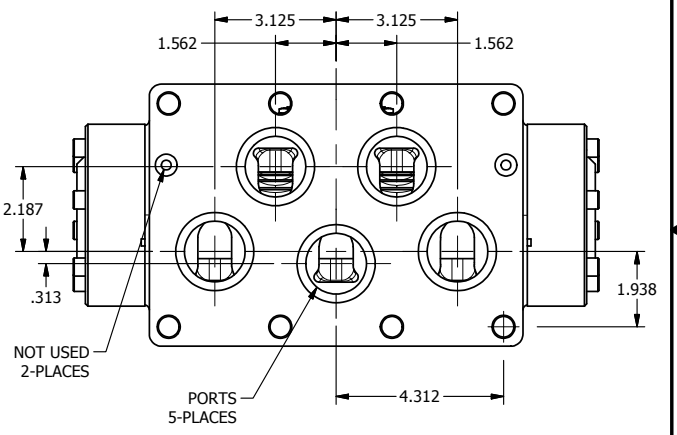

4

3

2

1

B

B

ISO 4400 DIN
CONNECTOR

A

A

4

3

2

1

AAA
PRODUCTS
INTERNATIONAL

**AAA PRODUCTS
INTERNATIONAL**
7114 Harry Hines Blvd
Dallas, TX 75235

TITLE: 2" SUBPLATE, DBL SOL, 3 POS,
SPR CTR, SOL SHFT, CLSD CTR SPL
HIGH TEMP, DUST EXCLDR

DRAWING NO.:
DIM_ESY16PHL

THE INFORMATION CONTAINED WITHIN THIS DOCUMENT IS PROPRIETARY TO AAA PRODUCTS AND MAY NOT BE DISCLOSED WITHOUT PRIOR WRITTEN CONSENT