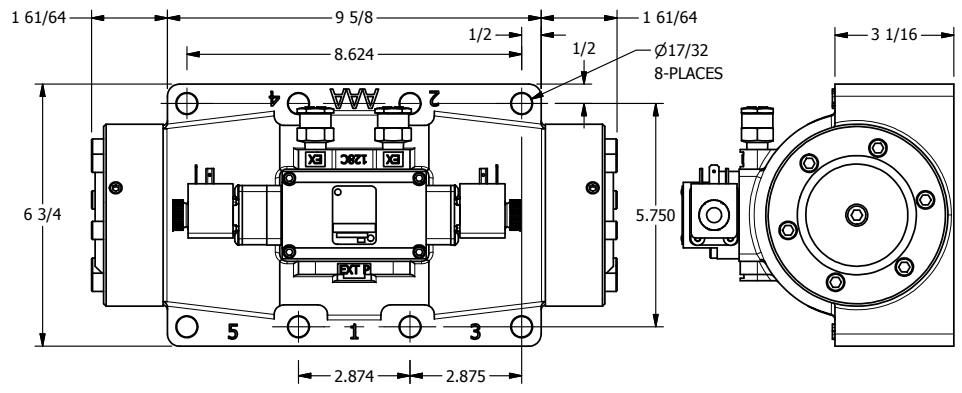

4

3

2

1

B

B

ISO 4400 DIN
CONNECTOR

A

A

4

3

2

1

AAA
PRODUCTS
INTERNATIONAL

**AAA PRODUCTS
INTERNATIONAL**
7114 Harry Hines Blvd
Dallas, TX 75235

TITLE: 2" SUBPLATE, DBL SOL, 3 POS,
SPR CTR, SOL SHFT, CLSD CTR SPL
HIGH TEMP, DUST EXCLDR

DRAWING NO.:
DIM_ESY16PHL

THE INFORMATION CONTAINED WITHIN THIS DOCUMENT IS PROPRIETARY TO AAA PRODUCTS AND MAY NOT BE DISCLOSED WITHOUT PRIOR WRITTEN CONSENT