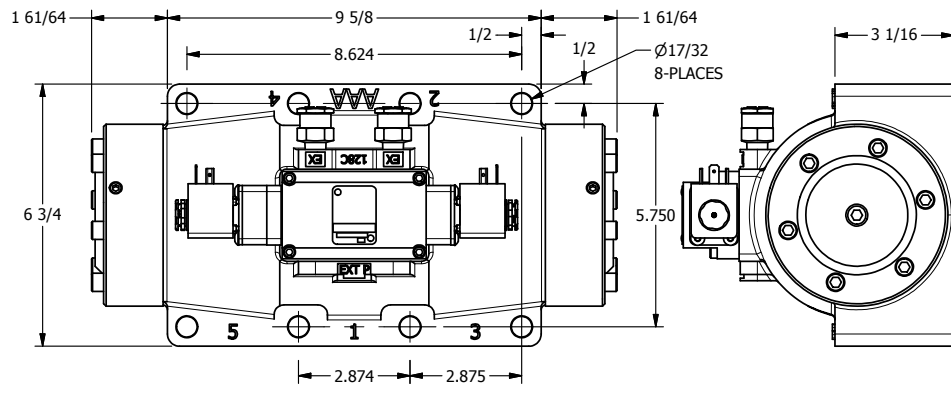

4

3

2

1

B

B

ISO 4400 DIN  
CONNECTOR

A

A

4

3

2

1

**AAA**  
PRODUCTS  
INTERNATIONAL

**AAA PRODUCTS  
INTERNATIONAL**  
7114 Harry Hines Blvd  
Dallas, TX 75235

TITLE: 2" SUBPLATE, DBL SOL, 3 POS,  
SPR CTR, SOL SHFT, CLSD CTR SPL  
HIGH TEMP, SIDE VENT

DRAWING NO.:  
DIM\_ESY16PHC

THE INFORMATION CONTAINED WITHIN THIS DOCUMENT IS PROPRIETARY TO AAA PRODUCTS AND MAY NOT BE DISCLOSED WITHOUT PRIOR WRITTEN CONSENT