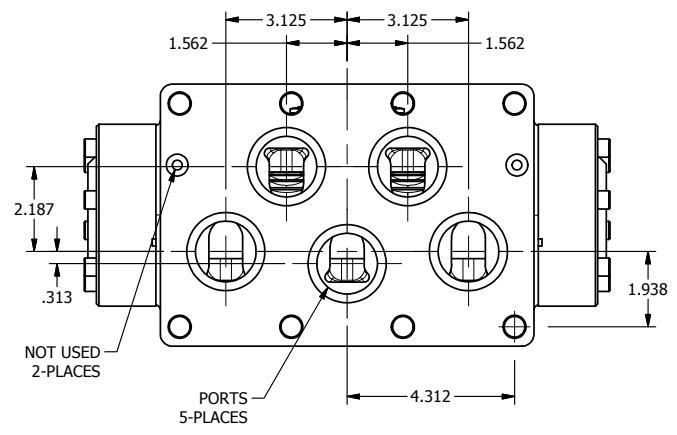

4

3

2

1

B

B

ISO 4400 DIN  
CONNECTOR

A

A

4

3

2

1

**AAA**  
PRODUCTS  
INTERNATIONAL

**AAA PRODUCTS  
INTERNATIONAL**  
7114 Harry Hines Blvd  
Dallas, TX 75235

TITLE: 2" SUBPLATE, DBL SOL, 3 POS,  
SPR CTR, SOL SHFT, CLSD CTR SPL  
HIGH TEMP, SIDE VENT

DRAWING NO.:  
DIM\_ESY16PHC

THE INFORMATION CONTAINED WITHIN THIS DOCUMENT IS PROPRIETARY TO AAA PRODUCTS AND MAY NOT BE DISCLOSED WITHOUT PRIOR WRITTEN CONSENT