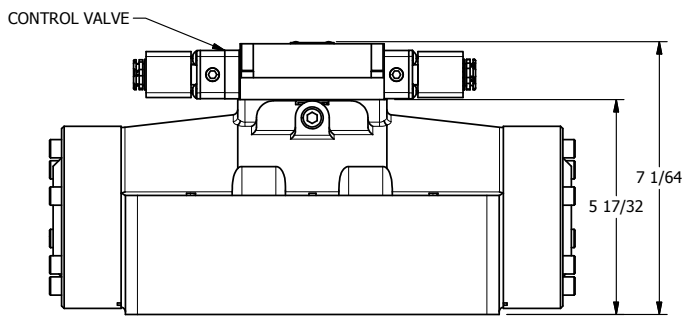

4

3

2

1

B

B

ISO 4400 DIN  
CONNECTOR

A

A

4

3

2

1

**AAA**  
PRODUCTS  
INTERNATIONAL

**AAA PRODUCTS  
INTERNATIONAL**  
7114 Harry Hines Blvd  
Dallas, TX 75235

TITLE: 2" SUBPLATE, DBL SOL, 3 POS,  
SPR CTR, SOL SHFT, CLSD CTR SPL  
HIGH TEMP, SIDE VENT