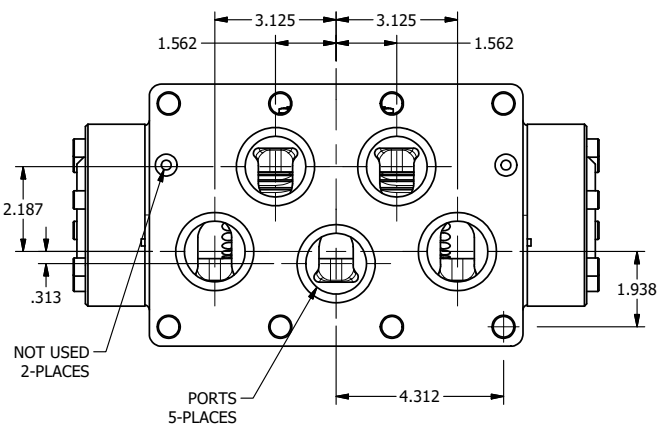

4

3

2

1

B

B

11mm/INDUSTRIAL TYPE B  
DIN 43650 STYLE

A

A

4

3

2

1

**AAA**  
PRODUCTS  
INTERNATIONAL

**AAA PRODUCTS  
INTERNATIONAL**  
7114 Harry Hines Blvd  
Dallas, TX 75235

TITLE: 2" SUBPLATE, DBL SOL, 3 POS,  
SPR CTR, SOL SHFT, FLOAT CTR SPL,  
EXT PILOT

DRAWING NO.:  
DIM\_ESY16PGZ

THE INFORMATION CONTAINED WITHIN THIS DOCUMENT IS PROPRIETARY TO AAA PRODUCTS AND MAY NOT BE DISCLOSED WITHOUT PRIOR WRITTEN CONSENT