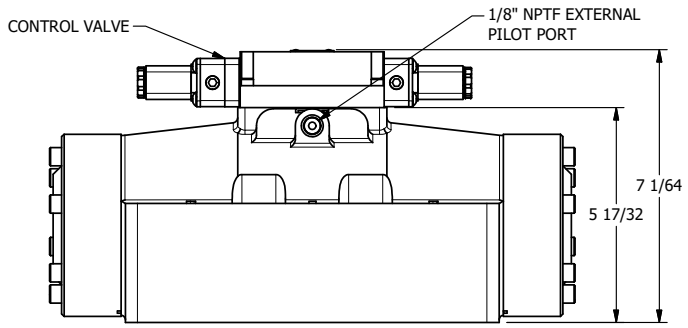

4

3

2

1

B

B

11mm/INDUSTRIAL TYPE B  
DIN 43650 STYLE

A

A

4

3

2

1

**AAA**  
PRODUCTS  
INTERNATIONAL

**AAA PRODUCTS  
INTERNATIONAL**  
7114 Harry Hines Blvd  
Dallas, TX 75235

TITLE: 2" SUBPLATE, DBL SOL, 3 POS,  
SPR CTR, SOL SHFT, FLOAT CTR SPL,  
EXT PILOT