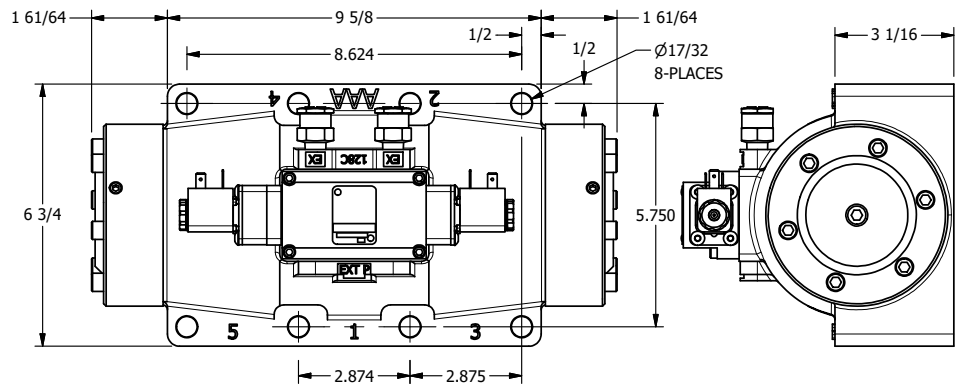

4

3

2

1

B

B

11mm/INDUSTRIAL TYPE B  
DIN 43650 STYLE

A

A

4

3

2

1

**AAA**  
PRODUCTS  
INTERNATIONAL

**AAA PRODUCTS  
INTERNATIONAL**  
7114 Harry Hines Blvd  
Dallas, TX 75235

TITLE: 2" SUBPLATE, DBL SOL, 3 POS,  
SPR CTR, SOL SHFT, FLOAT CTR SPL,  
EXT PILOT

DRAWING NO.:  
DIM\_ESY16PGZ

THE INFORMATION CONTAINED WITHIN THIS DOCUMENT IS PROPRIETARY TO AAA PRODUCTS AND MAY NOT BE DISCLOSED WITHOUT PRIOR WRITTEN CONSENT