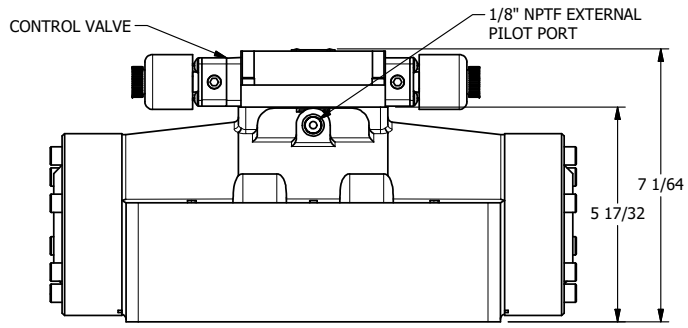

4

3

2

1

B

B

1/2"-14 NPT CONDUIT CONNECTION  
18" LEAD, 3-WIRE

A

A

4

3

2

**AAA**  
PRODUCTS  
INTERNATIONAL

**AAA PRODUCTS INTERNATIONAL**  
7114 Harry Hines Blvd  
Dallas, TX 75235

TITLE: 2" SUBPLATE, DBL SOL, 3 POS,  
FLOAT SPR CTR, EXPL PROOF,  
DUST EXCLDR, EXT PILOT