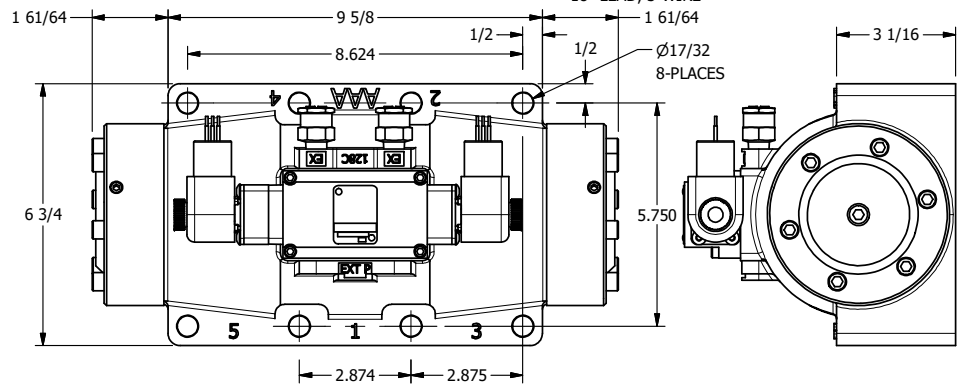

4

3

2

1

B

B

1/2"-14 NPT CONDUIT CONNECTION  
18" LEAD, 3-WIRE

A

A

4

3

2

**AAA**  
PRODUCTS  
INTERNATIONAL

**AAA PRODUCTS INTERNATIONAL**  
7114 Harry Hines Blvd  
Dallas, TX 75235

TITLE: 2" SUBPLATE, DBL SOL, 3 POS,  
FLOAT SPR CTR, EXPL PROOF,  
DUST EXCLDR, EXT PILOT