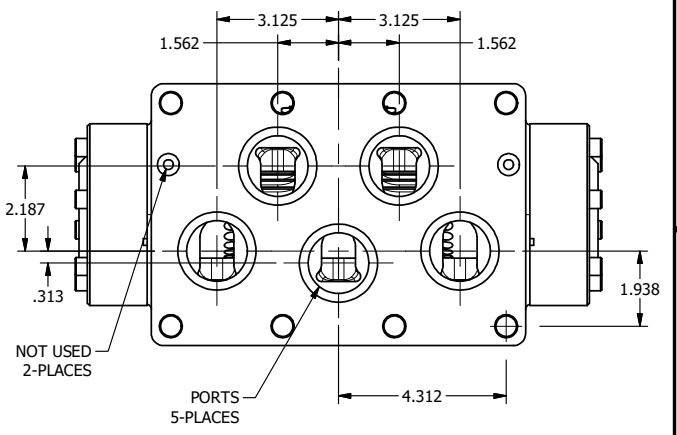

4

3

2

1

B

B

1/2"-14 NPT CONDUIT CONNECTION  
18" LEAD, 3-WIRE

A

A

4

3

2

**AAA**  
PRODUCTS  
INTERNATIONAL

**AAA PRODUCTS INTERNATIONAL**  
7114 Harry Hines Blvd  
Dallas, TX 75235

TITLE: 2" SUBPLATE, DBL SOL, 3 POS,  
FLOAT SPR CTR, EXPL PROOF,  
DUST EXCLDR, EXT PILOT