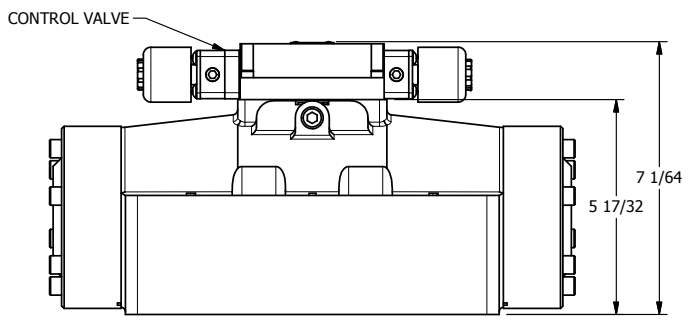

4

3

2

1

B

B

1/2" NPT
CONDUIT CONNECTION

A

A

4

3

2

1

AAA
PRODUCTS
INTERNATIONAL

**AAA PRODUCTS
INTERNATIONAL**
7114 Harry Hines Blvd
Dallas, TX 75235

TITLE: 2" SUBPLATE, DBL SOL, 3 POS,
SPR CTR, SOL SHFT, FLOAT CTR SPL,
EXPLOSION PROOF