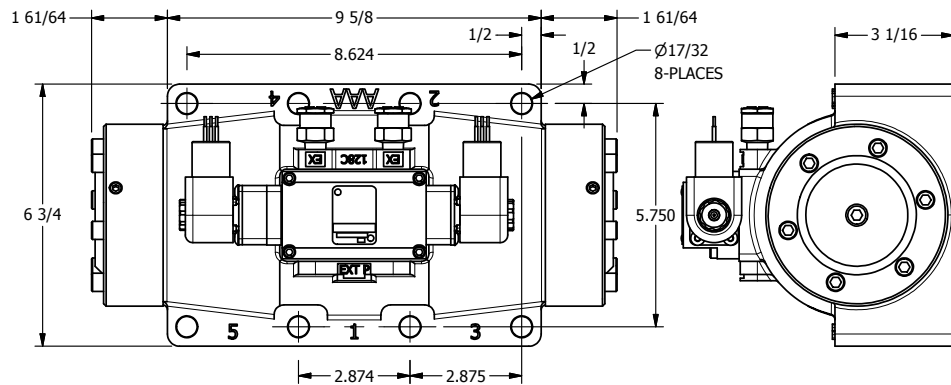

4

3

2

1

B

B

1/2" NPT
CONDUIT CONNECTION

A

A

4

3

2

1

AAA
PRODUCTS
INTERNATIONAL

**AAA PRODUCTS
INTERNATIONAL**
7114 Harry Hines Blvd
Dallas, TX 75235

TITLE: 2" SUBPLATE, DBL SOL, 3 POS,
SPR CTR, SOL SHFT, FLOAT CTR SPL,
EXPLOSION PROOF

DRAWING NO.:
DIM_ESY16PGX

THE INFORMATION CONTAINED WITHIN THIS DOCUMENT IS PROPRIETARY TO AAA PRODUCTS AND MAY NOT BE DISCLOSED WITHOUT PRIOR WRITTEN CONSENT