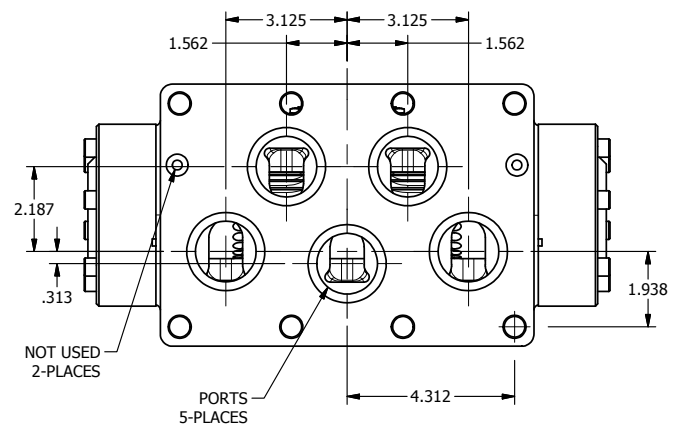

4

3

2

1

B

B

1/2" NPT
CONDUIT CONNECTION

A

A

4

3

2

1

AAA
PRODUCTS
INTERNATIONAL

**AAA PRODUCTS
INTERNATIONAL**
7114 Harry Hines Blvd
Dallas, TX 75235

TITLE: 2" SUBPLATE, DBL SOL, 3 POS,
SPR CTR, SOL SHFT, FLOAT CTR SPL,
EXPLOSION PROOF

DRAWING NO.:
DIM_ESY16PGX

THE INFORMATION CONTAINED WITHIN THIS DOCUMENT IS PROPRIETARY TO AAA PRODUCTS AND MAY NOT BE DISCLOSED WITHOUT PRIOR WRITTEN CONSENT