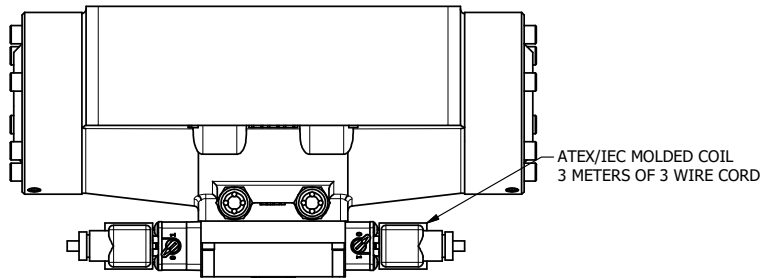

4

3

2

1

**AAA**  
PRODUCTS  
INTERNATIONAL

**AAA PRODUCTS  
INTERNATIONAL**  
7114 Harry Hines Blvd  
Dallas, TX 75235

TITLE: 2" SUBPLATE, DBL SOL, 3 POS,  
SPR CTR, SOL SHFT, FLOAT CTR SPL,  
ATEX, LCKNG OVRD, DUST EXCLDR