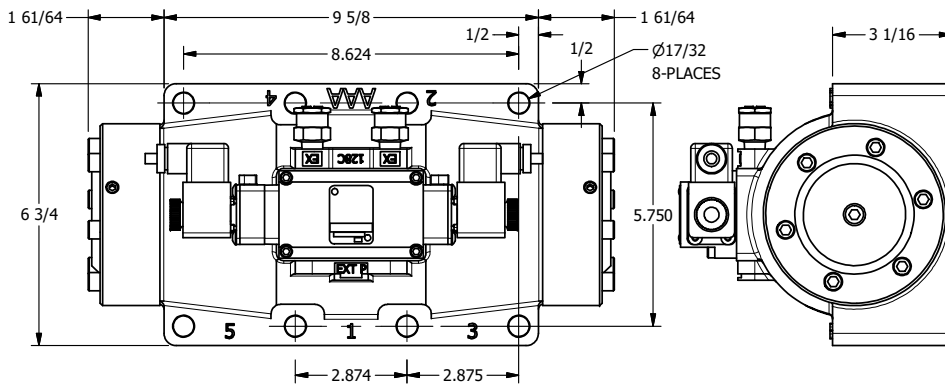

4

3

2

1

**AAA**  
PRODUCTS  
INTERNATIONAL

**AAA PRODUCTS  
INTERNATIONAL**  
7114 Harry Hines Blvd  
Dallas, TX 75235

TITLE: 2" SUBPLATE, DBL SOL, 3 POS,  
SPR CTR, SOL SHFT, FLOAT CTR SPL,  
ATEX, LCKNG OVRD, DUST EXCLDR

DRAWING NO.:  
DIM\_ESY16PGTOL

THE INFORMATION CONTAINED WITHIN THIS DOCUMENT IS PROPRIETARY TO AAA PRODUCTS AND MAY NOT BE DISCLOSED WITHOUT PRIOR WRITTEN CONSENT

4

3

2

B

B

A