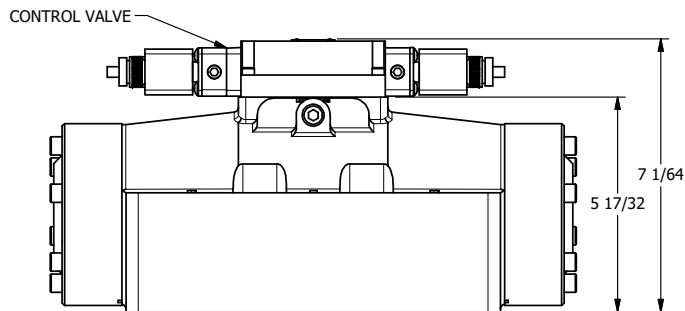

4

3

2

1

**AAA**  
PRODUCTS  
INTERNATIONAL

**AAA PRODUCTS  
INTERNATIONAL**  
7114 Harry Hines Blvd  
Dallas, TX 75235

TITLE: 2" SUBPLATE, DBL SOL, 3 POS,  
SPR CTR, SOL SHFT, FLOAT CTR SPL,  
ATEX, LCKNG OVRD, DUST EXCLDR

DRAWING NO.:  
DIM\_ESY16PGTOL

THE INFORMATION CONTAINED WITHIN THIS DOCUMENT IS PROPRIETARY TO AAA PRODUCTS AND MAY NOT BE DISCLOSED WITHOUT PRIOR WRITTEN CONSENT

4

3

2

B

B

A