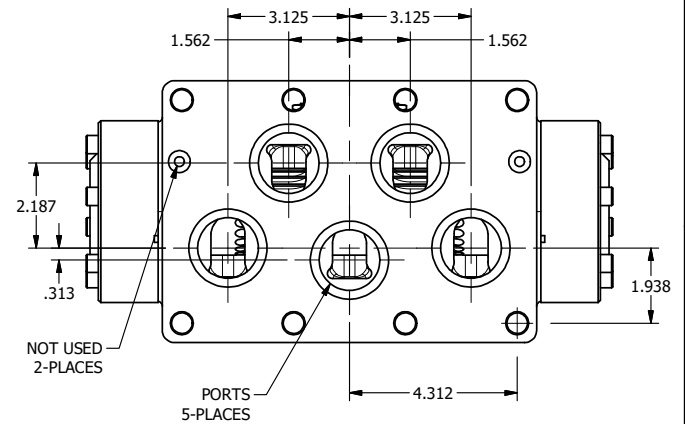

4

3

2

1

**AAA**  
PRODUCTS  
INTERNATIONAL

**AAA PRODUCTS  
INTERNATIONAL**  
7114 Harry Hines Blvd  
Dallas, TX 75235

TITLE: 2" SUBPLATE, DBL SOL, 3 POS,  
SPR CTR, SOL SHFT, FLOAT CTR SPL,  
ATEX, LCKNG OVRD, DUST EXCLDR

DRAWING NO.:  
DIM\_ESY16PGTOL

THE INFORMATION CONTAINED WITHIN THIS DOCUMENT IS PROPRIETARY TO AAA PRODUCTS AND MAY NOT BE DISCLOSED WITHOUT PRIOR WRITTEN CONSENT

4

3

2

B

B

A