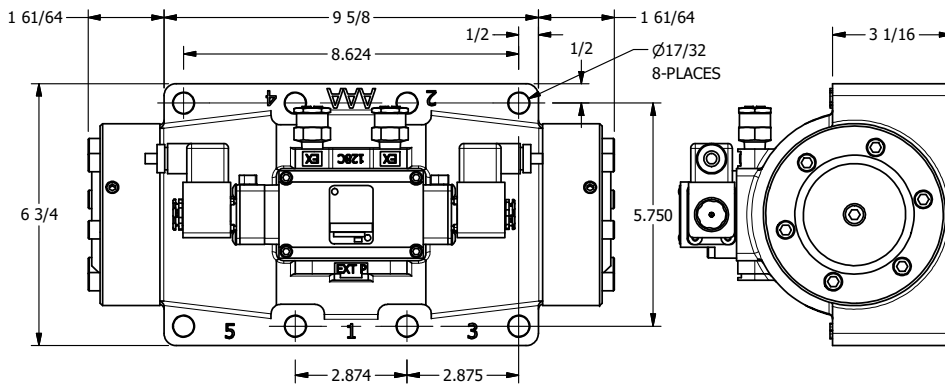

4

3

2

1

AAA
PRODUCTS
INTERNATIONAL

**AAA PRODUCTS
INTERNATIONAL**
7114 Harry Hines Blvd
Dallas, TX 75235

TITLE: 2" SUBPLATE, DBL SOL, 3 POS,
SPR CTR, SOL SHFT, FLOAT CTR SPL,
ATEX, LCKNG OVRD, SIDE VENT

DRAWING NO.:
DIM_ESY16PGTOC