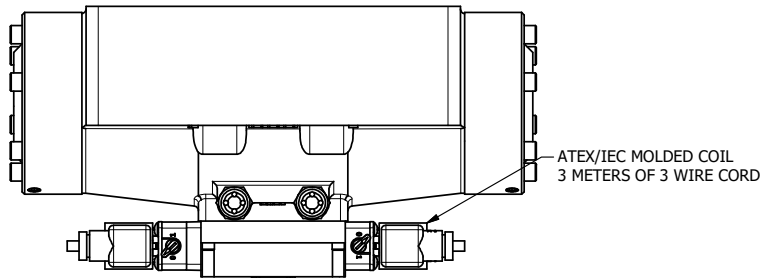

4

3

2

1

AAA
PRODUCTS
INTERNATIONAL

**AAA PRODUCTS
INTERNATIONAL**
7114 Harry Hines Blvd
Dallas, TX 75235

TITLE: 2" SUBPLATE, DBL SOL, 3 POS,
SPR CTR, SOL SHFT, FLOAT CTR SPL,
ATEX, LCKNG OVRD, SIDE VENT

DRAWING NO.:
DIM_ESY16PGTOC