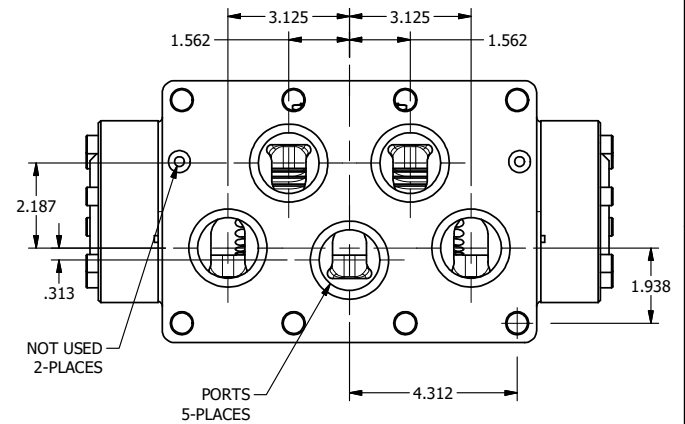

4

3

2

1

AAA
PRODUCTS
INTERNATIONAL

**AAA PRODUCTS
INTERNATIONAL**
7114 Harry Hines Blvd
Dallas, TX 75235

TITLE: 2" SUBPLATE, DBL SOL, 3 POS,
SPR CTR, SOL SHFT, FLOAT CTR SPL,
ATEX, LCKNG OVRD, SIDE VENT

DRAWING NO.:
DIM_ESY16PGTOC