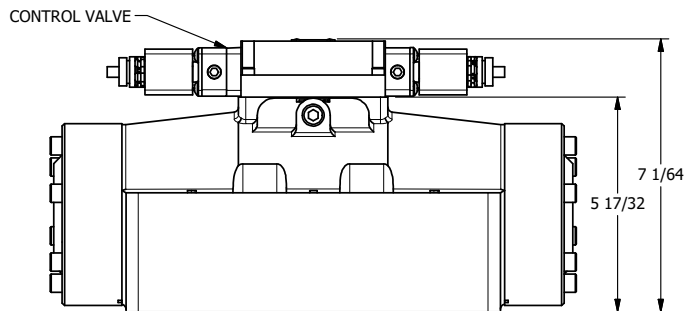

4

3

2

1

AAA
PRODUCTS
INTERNATIONAL

**AAA PRODUCTS
INTERNATIONAL**
7114 Harry Hines Blvd
Dallas, TX 75235

TITLE: 2" SUBPLATE, DBL SOL, 3 POS,
SPR CTR, SOL SHFT, FLOAT CTR SPL,
ATEX, LCKNG OVRD, SIDE VENT

DRAWING NO.:
DIM_ESY16PGTOC