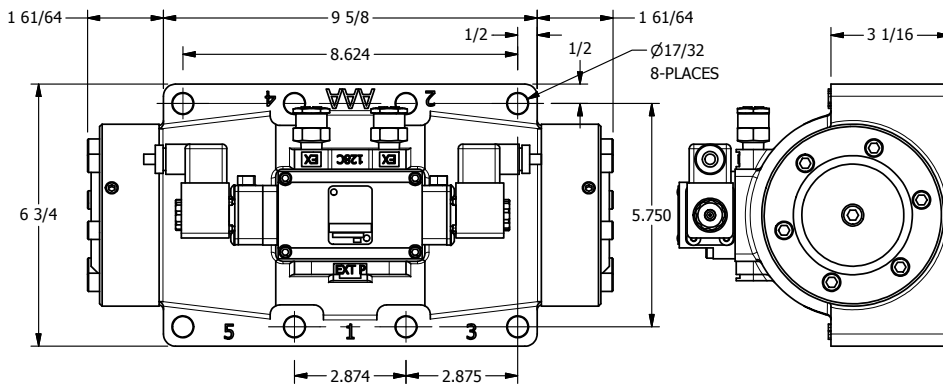

4

3

2

1

AAA
PRODUCTS
INTERNATIONAL

**AAA PRODUCTS
INTERNATIONAL**
7114 Harry Hines Blvd
Dallas, TX 75235

TITLE: 2" SUBPLATE, DBL SOL, 3 POS,
SPR CTR, SOL SHFT, REGEN CTR SPL,
ATEX, LCKNG OVRD

DRAWING NO.:
DIM_ESY16PGTO