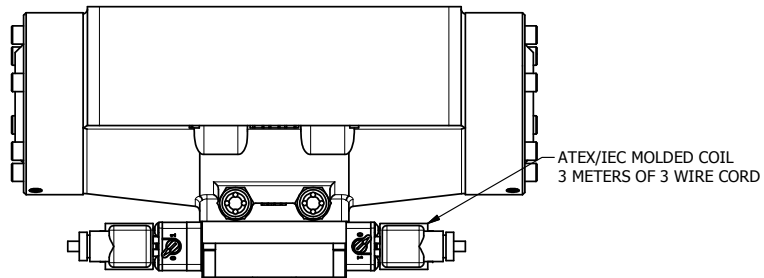

4

3

2

1

AAA
PRODUCTS
INTERNATIONAL

**AAA PRODUCTS
INTERNATIONAL**
7114 Harry Hines Blvd
Dallas, TX 75235

TITLE: 2" SUBPLATE, DBL SOL, 3 POS,
SPR CTR, SOL SHFT, REGEN CTR SPL,
ATEX, LCKNG OVRD

DRAWING NO.:
DIM_ESY16PGTO