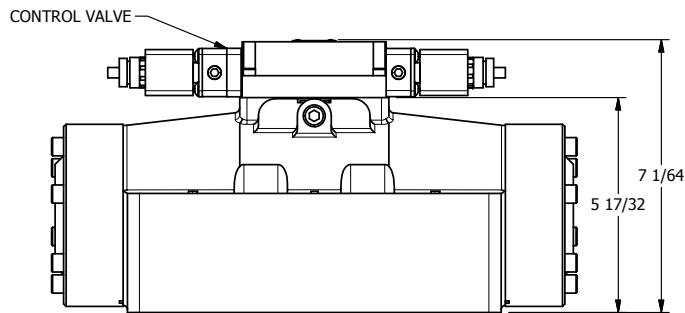

4

3

2

1

AAA
PRODUCTS
INTERNATIONAL

**AAA PRODUCTS
INTERNATIONAL**
7114 Harry Hines Blvd
Dallas, TX 75235

TITLE: 2" SUBPLATE, DBL SOL, 3 POS,
SPR CTR, SOL SHFT, REGEN CTR SPL,
ATEX, LCKNG OVRD

DRAWING NO.:
DIM_ESY16PGTO