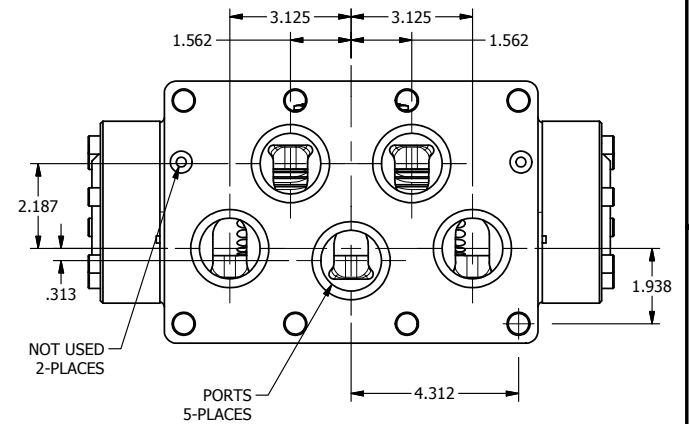

4

3

2

1

AAA
PRODUCTS
INTERNATIONAL

**AAA PRODUCTS
INTERNATIONAL**
7114 Harry Hines Blvd
Dallas, TX 75235

TITLE: 2" SUBPLATE, DBL SOL, 3 POS,
SPR CTR, SOL SHFT, REGEN CTR SPL,
ATEX, LCKNG OVRD

DRAWING NO.:
DIM_ESY16PGTO