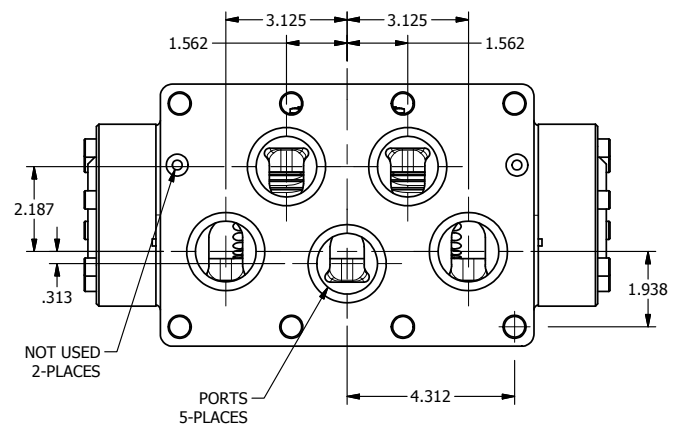

4

3

2

1

AAA
PRODUCTS
INTERNATIONAL

**AAA PRODUCTS
INTERNATIONAL**
7114 Harry Hines Blvd
Dallas, TX 75235

TITLE: 2" SUBPLATE, DBL SOL, 3 POS,
SPR CTR, SOL SHFT, FLOAT CTR SPL,
ATEX, DUST EXCLDR

DRAWING NO.:
DIM_ESY16PGTL