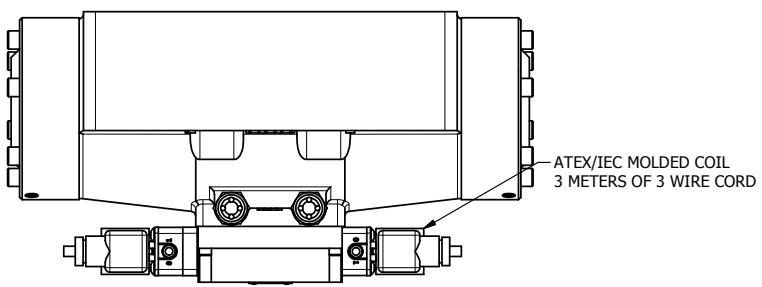

4

3

2

1

AAA
PRODUCTS
INTERNATIONAL

**AAA PRODUCTS
INTERNATIONAL**
7114 Harry Hines Blvd
Dallas, TX 75235

TITLE: 2" SUBPLATE, DBL SOL, 3 POS,
SPR CTR, SOL SHFT, FLOAT CTR SPL,
ATEX, DUST EXCLDR

DRAWING NO.:
DIM_ESY16PGTL