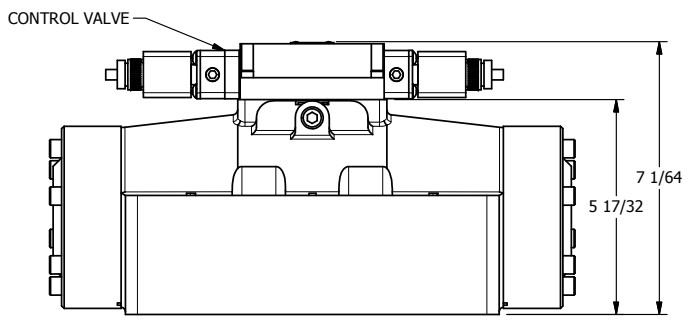

4

3

2

1

AAA
PRODUCTS
INTERNATIONAL

**AAA PRODUCTS
INTERNATIONAL**
7114 Harry Hines Blvd
Dallas, TX 75235

TITLE: 2" SUBPLATE, DBL SOL, 3 POS,
SPR CTR, SOL SHFT, FLOAT CTR SPL,
ATEX, DUST EXCLDR

DRAWING NO.:
DIM_ESY16PGTL