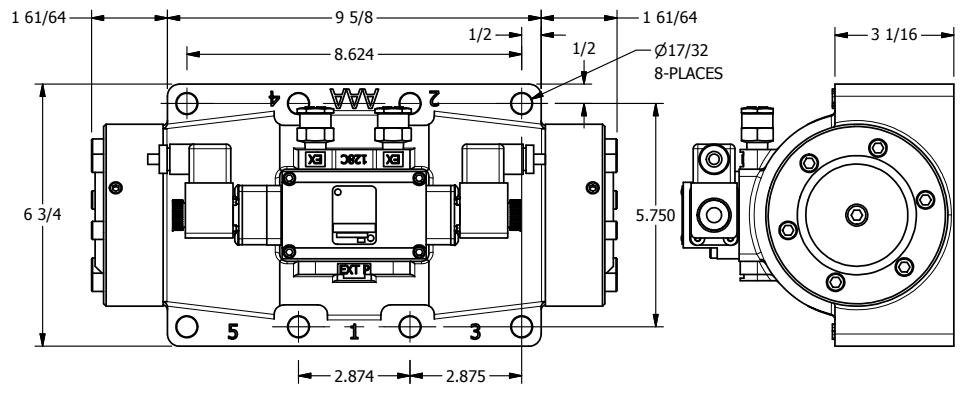

4

3

2

1

AAA
PRODUCTS
INTERNATIONAL

**AAA PRODUCTS
INTERNATIONAL**
7114 Harry Hines Blvd
Dallas, TX 75235

TITLE: 2" SUBPLATE, DBL SOL, 3 POS,
SPR CTR, SOL SHFT, FLOAT CTR SPL,
ATEX, DUST EXCLDR

DRAWING NO.:
DIM_ESY16PGTL