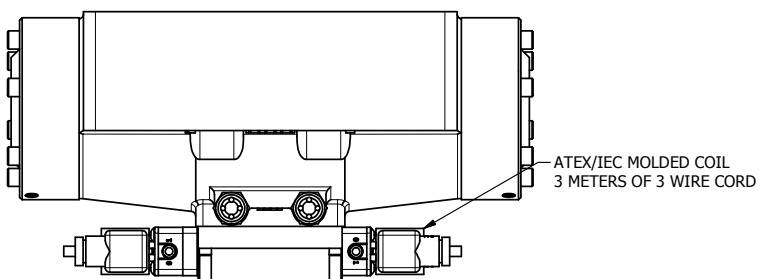

4

3

2

1

AAA
PRODUCTS
INTERNATIONAL

AAA PRODUCTS INTERNATIONAL
7114 Harry Hines Blvd
Dallas, TX 75235

TITLE: 2" SUBPLATE, DBL SOL, 3 POS,
SPR CTR, SOL SHFT, FLOAT CTR SPL,
ATEX, SIDE VENT

DRAWING NO.:
DIM_ESY16PGTC