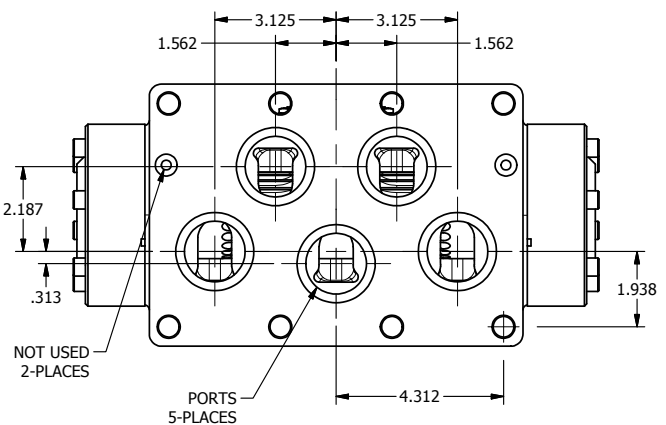

4

3

2

1

AAA
PRODUCTS
INTERNATIONAL

AAA PRODUCTS INTERNATIONAL
7114 Harry Hines Blvd
Dallas, TX 75235

TITLE: 2" SUBPLATE, DBL SOL, 3 POS,
SPR CTR, SOL SHFT, FLOAT CTR SPL,
ATEX, SIDE VENT

DRAWING NO.:
DIM_ESY16PGTC