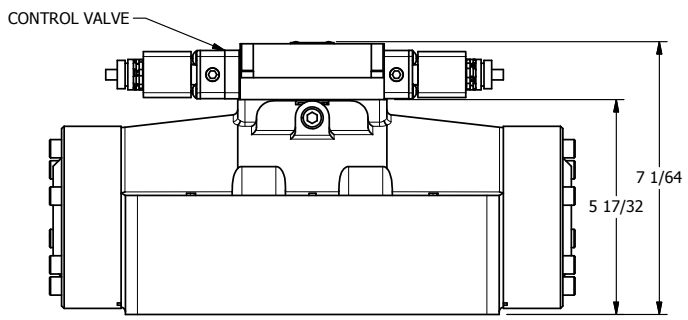

4

3

2

1

AAA
PRODUCTS
INTERNATIONAL

AAA PRODUCTS INTERNATIONAL
7114 Harry Hines Blvd
Dallas, TX 75235

TITLE: 2" SUBPLATE, DBL SOL, 3 POS,
SPR CTR, SOL SHFT, FLOAT CTR SPL,
ATEX, SIDE VENT

DRAWING NO.:
DIM_ESY16PGTC