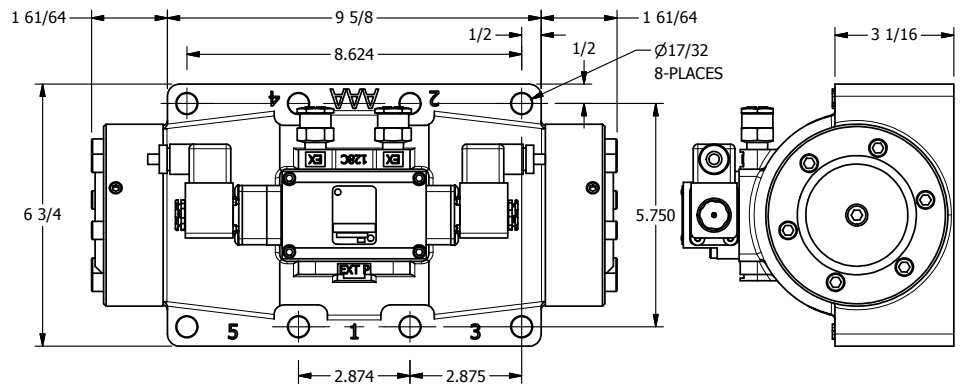

4

3

2

1

AAA
PRODUCTS
INTERNATIONAL

AAA PRODUCTS INTERNATIONAL
7114 Harry Hines Blvd
Dallas, TX 75235

TITLE: 2" SUBPLATE, DBL SOL, 3 POS,
SPR CTR, SOL SHFT, FLOAT CTR SPL,
ATEX, SIDE VENT

DRAWING NO.:
DIM_ESY16PGTC