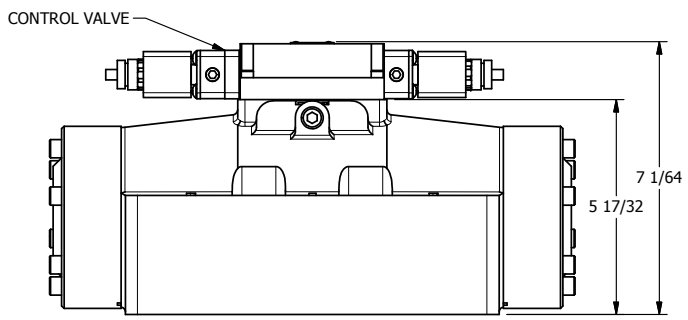

4

3

2

1

AAA
PRODUCTS
INTERNATIONAL

**AAA PRODUCTS
INTERNATIONAL**
7114 Harry Hines Blvd
Dallas, TX 75235

TITLE: 2" SUBPLATE, DBL SOL, 3 POS,
SPR CTR, SOL SHFT, FLOAT CTR SPL,
ATEX

DRAWING NO.:
DIM_ESY16PGT