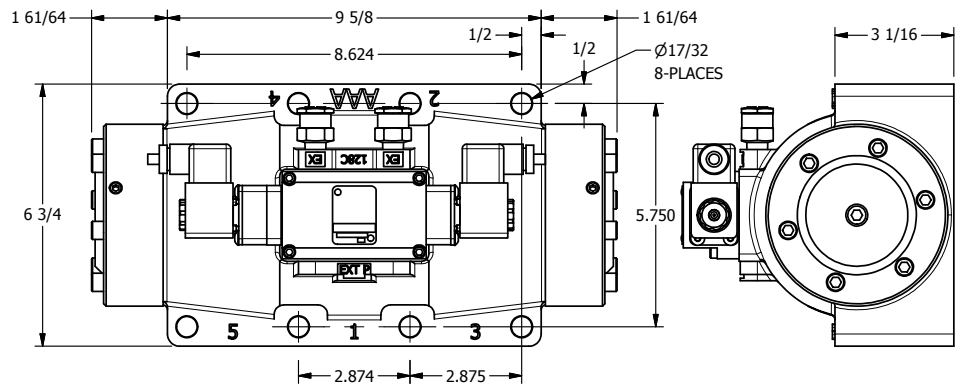

4

3

2

1

AAA
PRODUCTS
INTERNATIONAL

**AAA PRODUCTS
INTERNATIONAL**
7114 Harry Hines Blvd
Dallas, TX 75235

TITLE: 2" SUBPLATE, DBL SOL, 3 POS,
SPR CTR, SOL SHFT, FLOAT CTR SPL,
ATEX

DRAWING NO.:
DIM_ESY16PGT