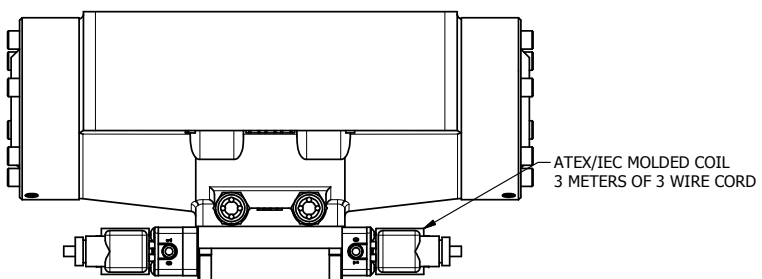

4

3

2

1

AAA
PRODUCTS
INTERNATIONAL

**AAA PRODUCTS
INTERNATIONAL**
7114 Harry Hines Blvd
Dallas, TX 75235

TITLE: 2" SUBPLATE, DBL SOL, 3 POS,
SPR CTR, SOL SHFT, FLOAT CTR SPL,
ATEX

DRAWING NO.:
DIM_ESY16PGT