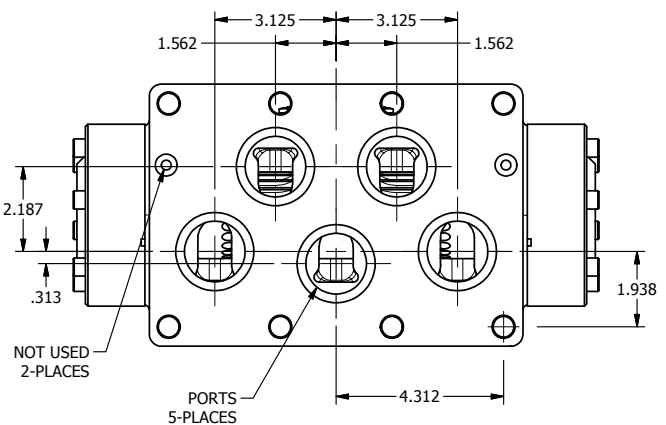

4

3

2

1

AAA
PRODUCTS
INTERNATIONAL

**AAA PRODUCTS
INTERNATIONAL**
7114 Harry Hines Blvd
Dallas, TX 75235

TITLE: 2" SUBPLATE, DBL SOL, 3 POS,
SPR CTR, SOL SHFT, FLOAT CTR SPL,
ATEX

DRAWING NO.:
DIM_ESY16PGT