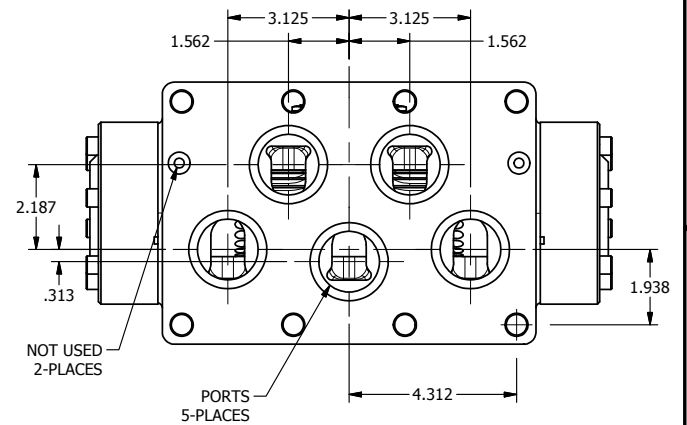

4

3

2

1

11mm/INDUSTRIAL TYPE B  
DIN 43650 STYLE

**AAA**  
PRODUCTS  
INTERNATIONAL

**AAA PRODUCTS  
INTERNATIONAL**  
7114 Harry Hines Blvd  
Dallas, TX 75235

TITLE: 2" SUBPLATE, DBL SOL, 3 POS,  
SPR CTR, SOL SHFT, FLOAT CTR SPL,  
LCKNG OVRD, DUST EXCLDR

DRAWING NO.:  
DIM\_ESY16PGOL

THE INFORMATION CONTAINED WITHIN THIS DOCUMENT IS PROPRIETARY TO AAA PRODUCTS AND MAY NOT BE DISCLOSED WITHOUT PRIOR WRITTEN CONSENT

4

3

2

1

B

B