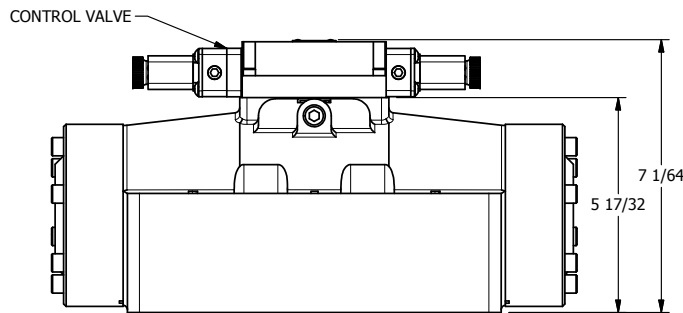

4

3

2

1

11mm/INDUSTRIAL TYPE B  
DIN 43650 STYLE

**AAA**  
PRODUCTS  
INTERNATIONAL

**AAA PRODUCTS  
INTERNATIONAL**  
7114 Harry Hines Blvd  
Dallas, TX 75235

TITLE: 2" SUBPLATE, DBL SOL, 3 POS,  
SPR CTR, SOL SHFT, FLOAT CTR SPL,  
LCKNG OVRD, DUST EXCLDR

DRAWING NO.:  
DIM\_ESY16PGOL

THE INFORMATION CONTAINED WITHIN THIS DOCUMENT IS PROPRIETARY TO AAA PRODUCTS AND MAY NOT BE DISCLOSED WITHOUT PRIOR WRITTEN CONSENT

4

3

2

1

B

B