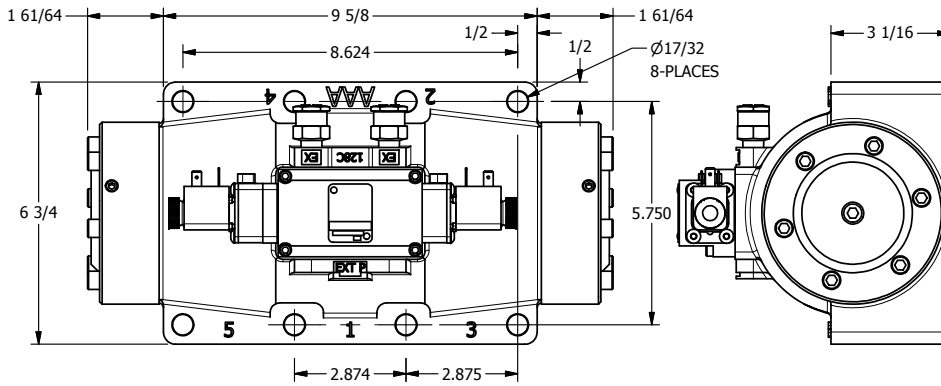

4

3

2

1

11mm/INDUSTRIAL TYPE B  
DIN 43650 STYLE

**AAA**  
PRODUCTS  
INTERNATIONAL

**AAA PRODUCTS  
INTERNATIONAL**  
7114 Harry Hines Blvd  
Dallas, TX 75235

TITLE: 2" SUBPLATE, DBL SOL, 3 POS,  
SPR CTR, SOL SHFT, FLOAT CTR SPL,  
LCKNG OVRD, DUST EXCLDR

DRAWING NO.:  
DIM\_ESY16PGOL

THE INFORMATION CONTAINED WITHIN THIS DOCUMENT IS PROPRIETARY TO AAA PRODUCTS AND MAY NOT BE DISCLOSED WITHOUT PRIOR WRITTEN CONSENT

4

3

2

1

B

B