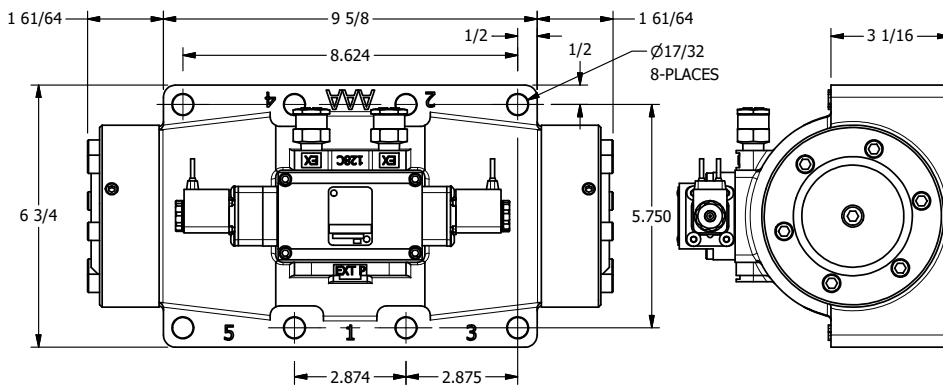

4

3

2

1

B

B

A

A

4

3

2

1

A

A

AAA
PRODUCTS
INTERNATIONAL

**AAA PRODUCTS
INTERNATIONAL**
7114 Harry Hines Blvd
Dallas, TX 75235

TITLE: 2" SUBPLATE, DBL SOL, 3 POS,
SPR CTR, SOL SHFT, FLOAT CTR SPL,
FLYING LEAD, EXT PILOT

DRAWING NO.:
DIM_ESY16PGMZ

THE INFORMATION CONTAINED WITHIN THIS DOCUMENT IS PROPRIETARY TO AAA PRODUCTS AND MAY NOT BE DISCLOSED WITHOUT PRIOR WRITTEN CONSENT