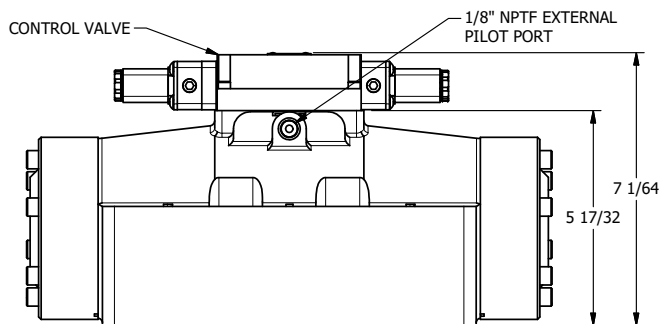

4

3

2

1

A

A

AAA
PRODUCTS
INTERNATIONAL

**AAA PRODUCTS
INTERNATIONAL**
7114 Harry Hines Blvd
Dallas, TX 75235

TITLE: 2" SUBPLATE, DBL SOL, 3 POS,
SPR CTR, SOL SHFT, FLOAT CTR SPL,
FLYING LEAD, EXT PILOT

DRAWING NO.:
DIM_ESY16PGMZ

THE INFORMATION CONTAINED WITHIN THIS DOCUMENT IS PROPRIETARY TO AAA PRODUCTS AND MAY NOT BE DISCLOSED WITHOUT PRIOR WRITTEN CONSENT