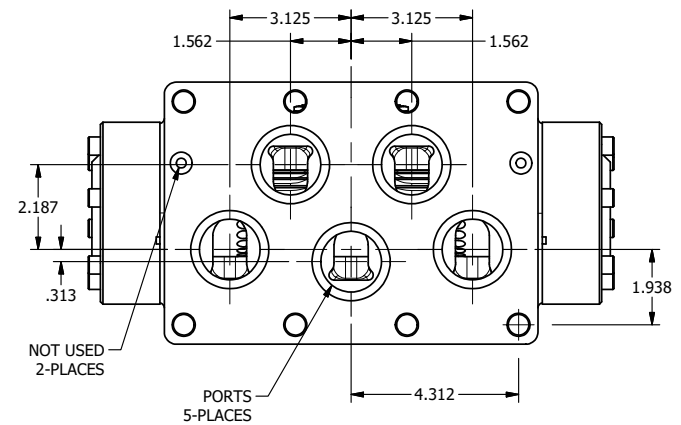

4

3

2

1

B

B

A

A

4

3

2

1

A

A

AAA
PRODUCTS
INTERNATIONAL

**AAA PRODUCTS
INTERNATIONAL**
7114 Harry Hines Blvd
Dallas, TX 75235

TITLE: 2" SUBPLATE, DBL SOL, 3 POS,
SPR CTR, SOL SHFT, FLOAT CTR SPL,
FLYING LEAD, EXT PILOT

DRAWING NO.:
DIM_ESY16PGMZ

THE INFORMATION CONTAINED WITHIN THIS DOCUMENT IS PROPRIETARY TO AAA PRODUCTS AND MAY NOT BE DISCLOSED WITHOUT PRIOR WRITTEN CONSENT