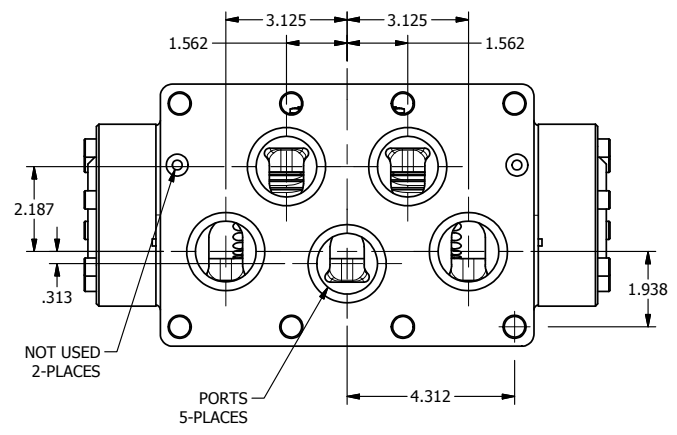

4

3

2

1

B

B

18" FLYING LEAD
2 WIRE

CONTROL VALVE

TITLE: 2" SUBPLATE, DBL SOL, 3 POS,
SPR CTR, SOL SHFT, FLOAT CTR SPL,
FLYING LEAD, DUST EXCLDR

DRAWING NO.:
DIM_ESY16PGML

THE INFORMATION CONTAINED WITHIN THIS DOCUMENT IS PROPRIETARY TO AAA PRODUCTS AND MAY NOT BE DISCLOSED WITHOUT PRIOR WRITTEN CONSENT