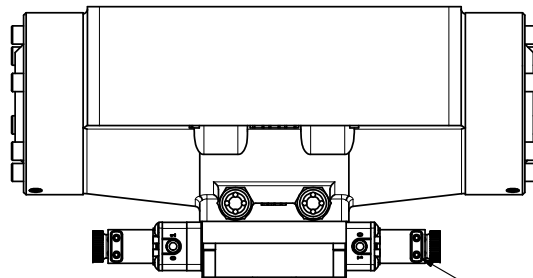

4

3

2

1

B

B

18" FLYING LEAD
2 WIRE

CONTROL VALVE

TITLE: 2" SUBPLATE, DBL SOL, 3 POS,
SPR CTR, SOL SHFT, FLOAT CTR SPL,
FLYING LEAD, DUST EXCLDR

DRAWING NO.:
DIM_ESY16PGML

THE INFORMATION CONTAINED WITHIN THIS DOCUMENT IS PROPRIETARY TO AAA PRODUCTS AND MAY NOT BE DISCLOSED WITHOUT PRIOR WRITTEN CONSENT