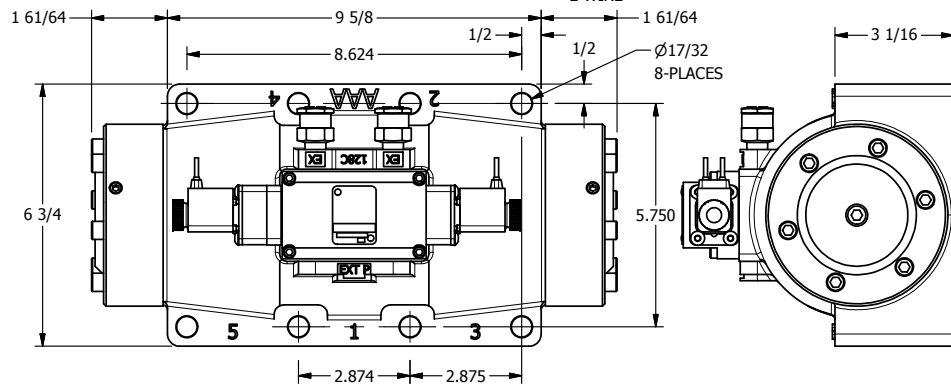

4

3

2

1

B

B

18" FLYING LEAD
2 WIRE

CONTROL VALVE

TITLE: 2" SUBPLATE, DBL SOL, 3 POS,
SPR CTR, SOL SHFT, FLOAT CTR SPL,
FLYING LEAD, DUST EXCLDR

DRAWING NO.:
DIM_ESY16PGML

THE INFORMATION CONTAINED WITHIN THIS DOCUMENT IS PROPRIETARY TO AAA PRODUCTS AND MAY NOT BE DISCLOSED WITHOUT PRIOR WRITTEN CONSENT