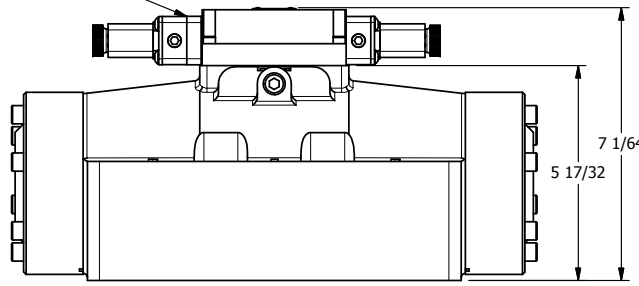

4

3

2

1

B

B

18" FLYING LEAD
2 WIRE

CONTROL VALVE

TITLE: 2" SUBPLATE, DBL SOL, 3 POS,
SPR CTR, SOL SHFT, FLOAT CTR SPL,
FLYING LEAD, DUST EXCLDR

DRAWING NO.:
DIM_ESY16PGML

THE INFORMATION CONTAINED WITHIN THIS DOCUMENT IS PROPRIETARY TO AAA PRODUCTS AND MAY NOT BE DISCLOSED WITHOUT PRIOR WRITTEN CONSENT