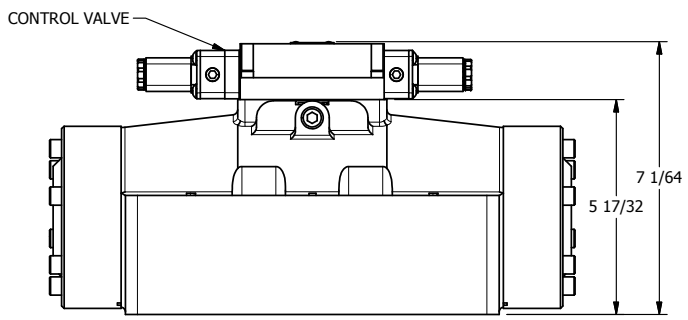

4

3

2

1

B

B

18" FLYING LEAD  
2 WIRE

A

A

4

3

2

1

**AAA**  
PRODUCTS  
INTERNATIONAL

**AAA PRODUCTS  
INTERNATIONAL**  
7114 Harry Hines Blvd  
Dallas, TX 75235

TITLE: 2" SUBPLATE, DBL SOL, 3 POS,  
SPR CTR, SOL SHFT, FLOAT CTR SPL,  
FLYING LEAD