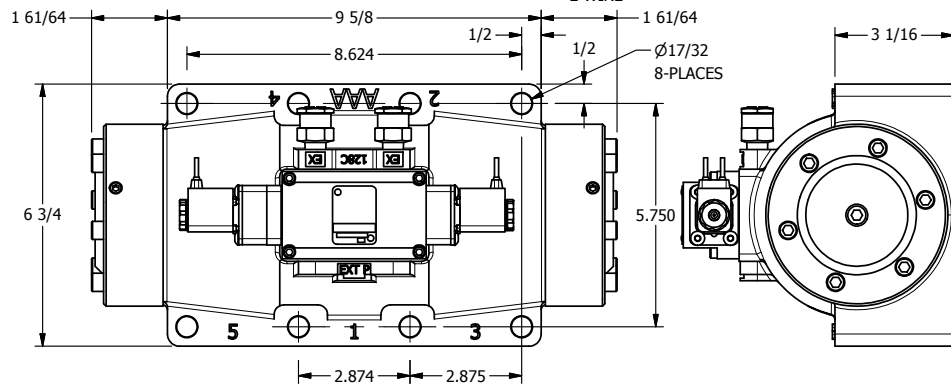

4

3

2

1

B

B

18" FLYING LEAD  
2 WIRE

A

A

4

3

2

1

**AAA**  
PRODUCTS  
INTERNATIONAL

**AAA PRODUCTS  
INTERNATIONAL**  
7114 Harry Hines Blvd  
Dallas, TX 75235

TITLE: 2" SUBPLATE, DBL SOL, 3 POS,  
SPR CTR, SOL SHFT, FLOAT CTR SPL,  
FLYING LEAD