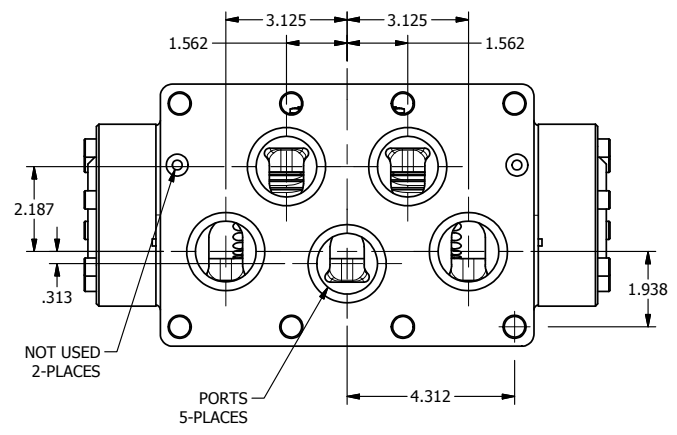

4

3

2

1

B

B

18" FLYING LEAD  
2 WIRE

A

A

4

3

2

1

**AAA**  
PRODUCTS  
INTERNATIONAL

**AAA PRODUCTS  
INTERNATIONAL**  
7114 Harry Hines Blvd  
Dallas, TX 75235

TITLE: 2" SUBPLATE, DBL SOL, 3 POS,  
SPR CTR, SOL SHFT, FLOAT CTR SPL,  
FLYING LEAD