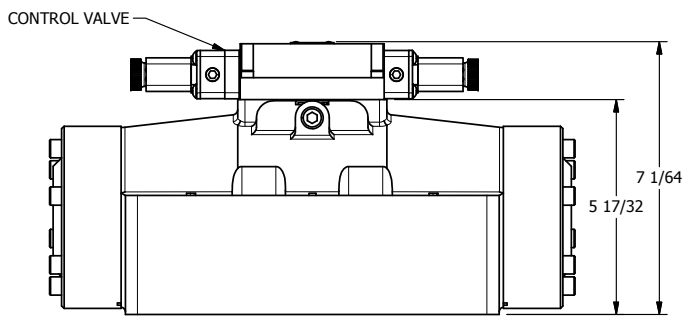

4

3

2

1

11mm/INDUSTRIAL TYPE B
DIN 43650 STYLE

AAA PRODUCTS INTERNATIONAL
7114 Harry Hines Blvd
Dallas, TX 75235

TITLE: 2" SUBPLATE, DBL SOL, 3 POS,
SPR CTR, SOL SHFT, FLOAT CTR SPL,
DUST EXCLDR

DRAWING NO.:
DIM_ESY16PGL