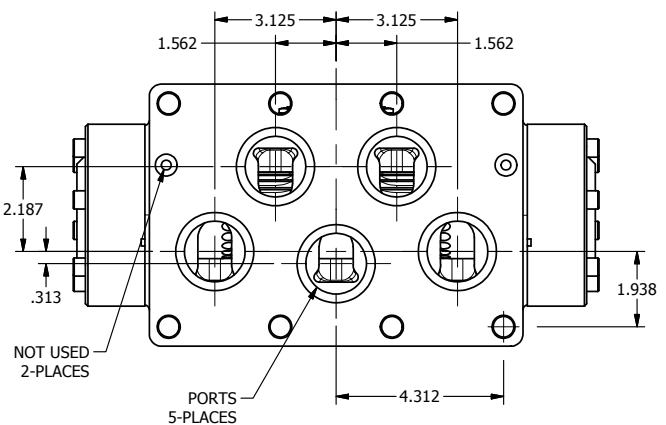

4

3

2

1

11mm/INDUSTRIAL TYPE B
DIN 43650 STYLE

AAA PRODUCTS INTERNATIONAL
7114 Harry Hines Blvd
Dallas, TX 75235

TITLE: 2" SUBPLATE, DBL SOL, 3 POS,
SPR CTR, SOL SHFT, FLOAT CTR SPL,
DUST EXCLDR

DRAWING NO.:
DIM_ESY16PGL