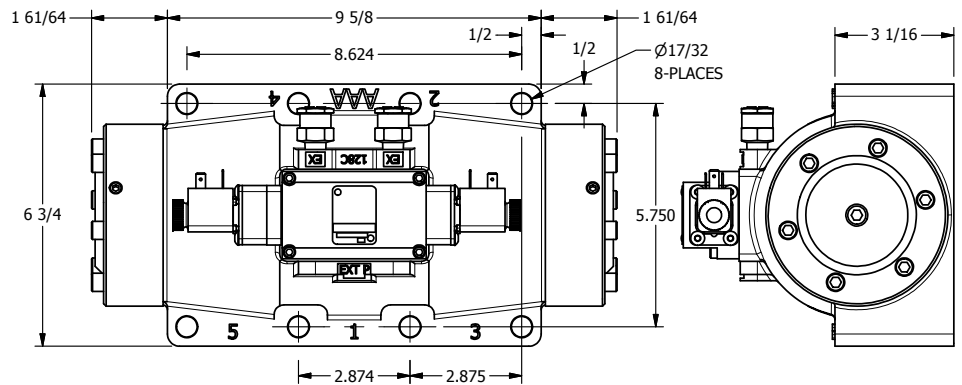

4

3

2

1

11mm/INDUSTRIAL TYPE B
DIN 43650 STYLE

AAA PRODUCTS INTERNATIONAL
7114 Harry Hines Blvd
Dallas, TX 75235

TITLE: 2" SUBPLATE, DBL SOL, 3 POS,
SPR CTR, SOL SHFT, FLOAT CTR SPL,
DUST EXCLDR

DRAWING NO.:
DIM_ESY16PGL