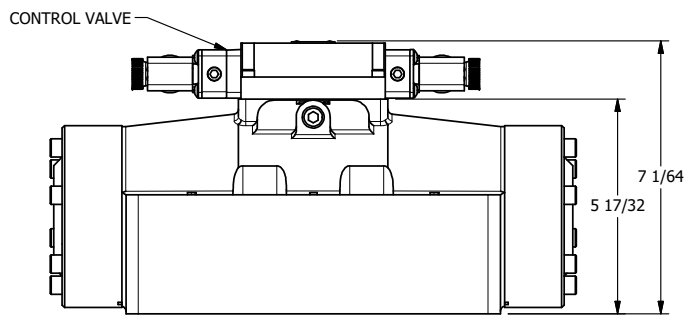

4

3

2

1

B

B

1/2"-14 NPT CONDUIT CONNECTION
18" LEAD, 3 WIRE

A

A

4

3

2

AAA
PRODUCTS
INTERNATIONAL

**AAA PRODUCTS
INTERNATIONAL**
7114 Harry Hines Blvd
Dallas, TX 75235

TITLE: 2" SUBPLATE, DBL SOL, 3 POS,
SPR CTR, FLOAT CTR SPL, MOLD-OVER,
LCKNG OVRD, DUST EXCLDR

DRAWING NO.:
DIM_ESY16PGJOL