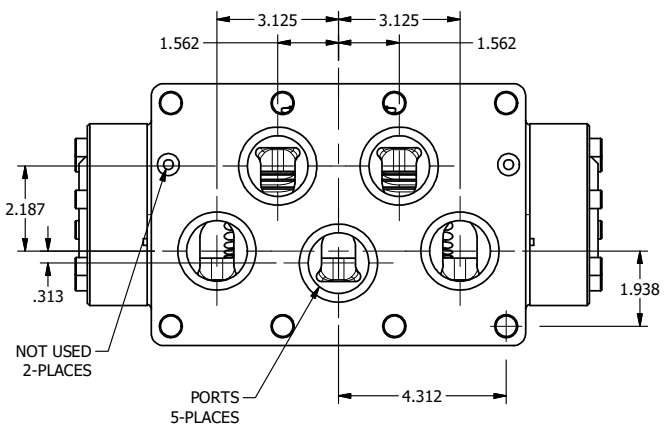

4

3

2

1

B

B

1/2"-14 NPT CONDUIT CONNECTION
18" LEAD, 3 WIRE

A

A

4

3

2

AAA
PRODUCTS
INTERNATIONAL

**AAA PRODUCTS
INTERNATIONAL**
7114 Harry Hines Blvd
Dallas, TX 75235

TITLE: 2" SUBPLATE, DBL SOL, 3 POS,
SPR CTR, FLOAT CTR SPL, MOLD-OVER,
LCKNG OVRD, DUST EXCLDR

DRAWING NO.:
DIM_ESY16PGJOL