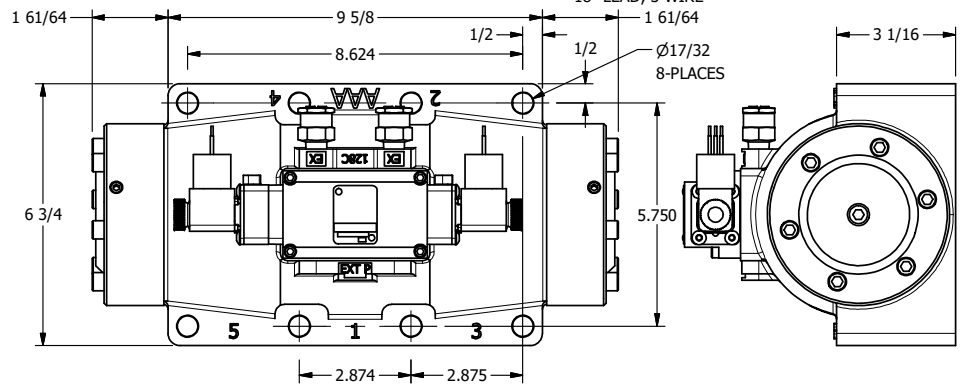

4

3

2

1

B

B

1/2"-14 NPT CONDUIT CONNECTION
18" LEAD, 3 WIRE

A

A

4

3

2

AAA
PRODUCTS
INTERNATIONAL

**AAA PRODUCTS
INTERNATIONAL**
7114 Harry Hines Blvd
Dallas, TX 75235

TITLE: 2" SUBPLATE, DBL SOL, 3 POS,
SPR CTR, FLOAT CTR SPL, MOLD-OVER,
LCKNG OVRD, DUST EXCLDR

DRAWING NO.:
DIM_ESY16PGJOL